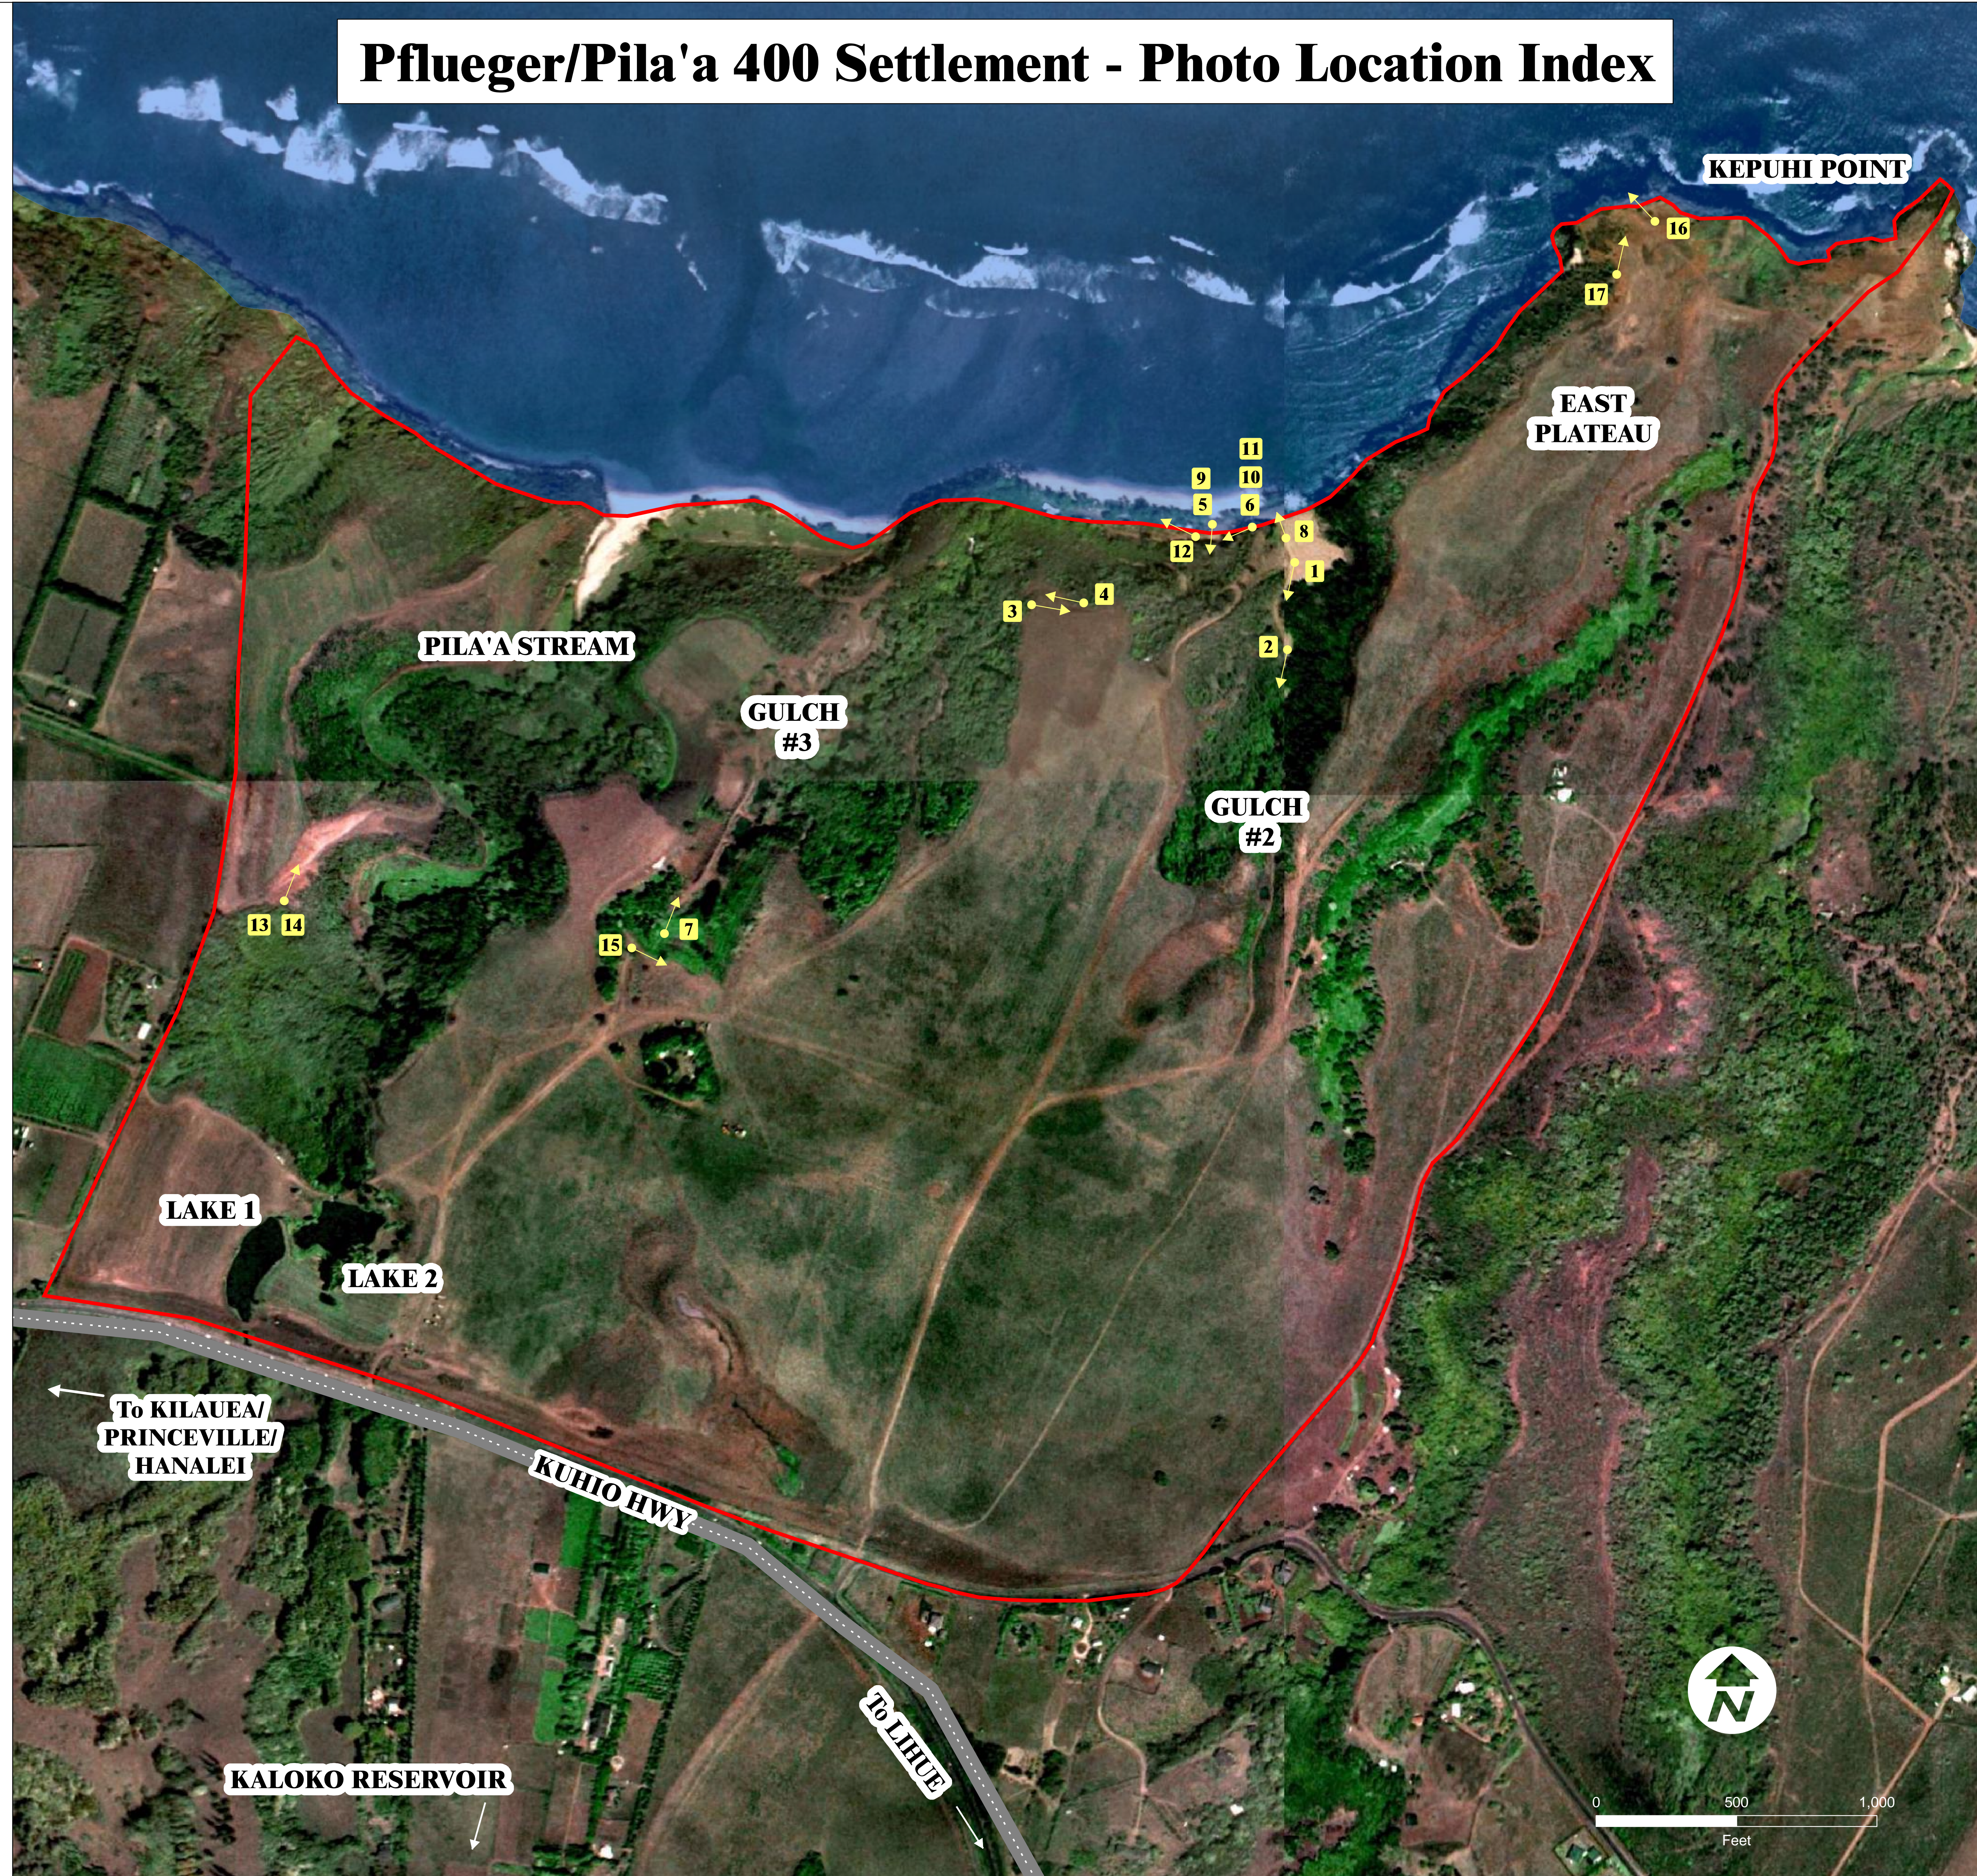

Pflueger/Pila'a 400 Settlement - Photo Location Index

Source: Aerial Photo: GlobeXplorer "Airphoto USA", 1:12000, 1.0m Color, January 2001

WTR0501243.4 January 2006