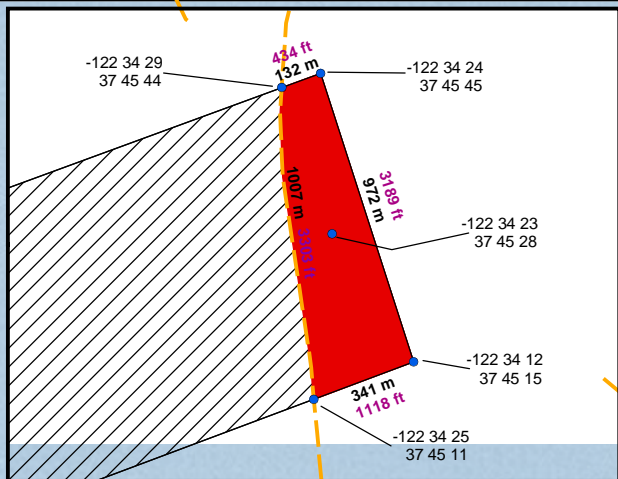

US EPA ARCHIVE DOCUMENT

Portion of SF-8 Within the 3 Mile Limit

Latitude-Longitude units in Degrees-Minutes-Seconds
Datum NAD83

3 Nautical Mile Limit

San Francisco Channel Bar Ocean Dredged Material Disposal Site (SF-8)