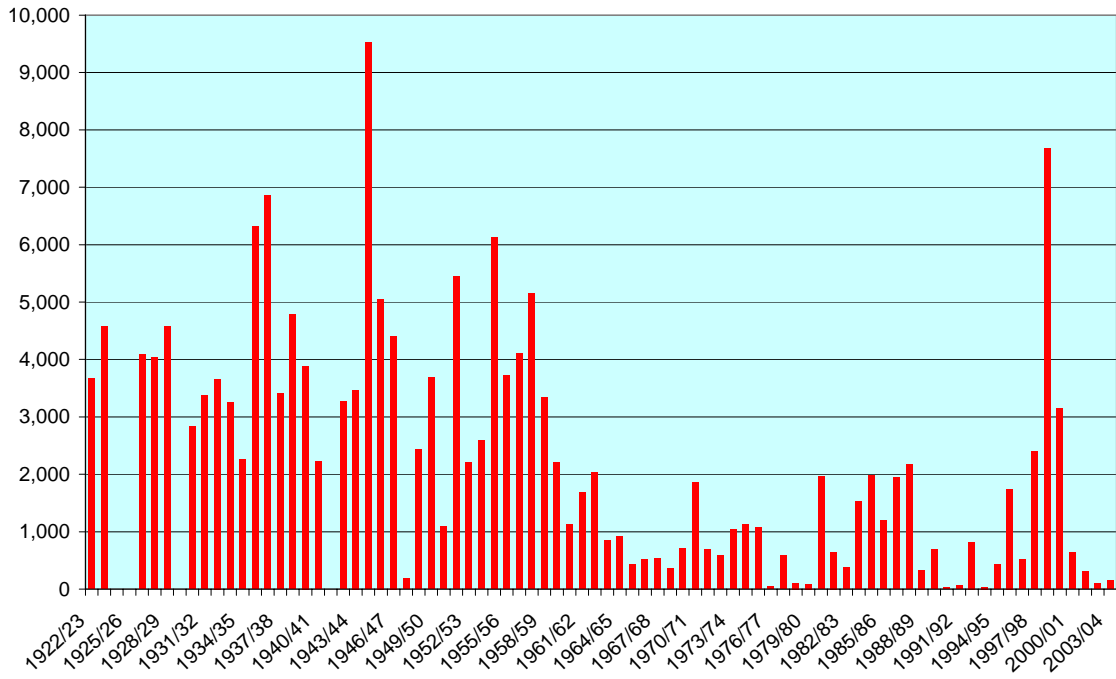

US EPA ARCHIVE DOCUMENT

Figure 2

Adult Steelhead Returns to Van Arsdale

Chinook returns to Van Arsdale