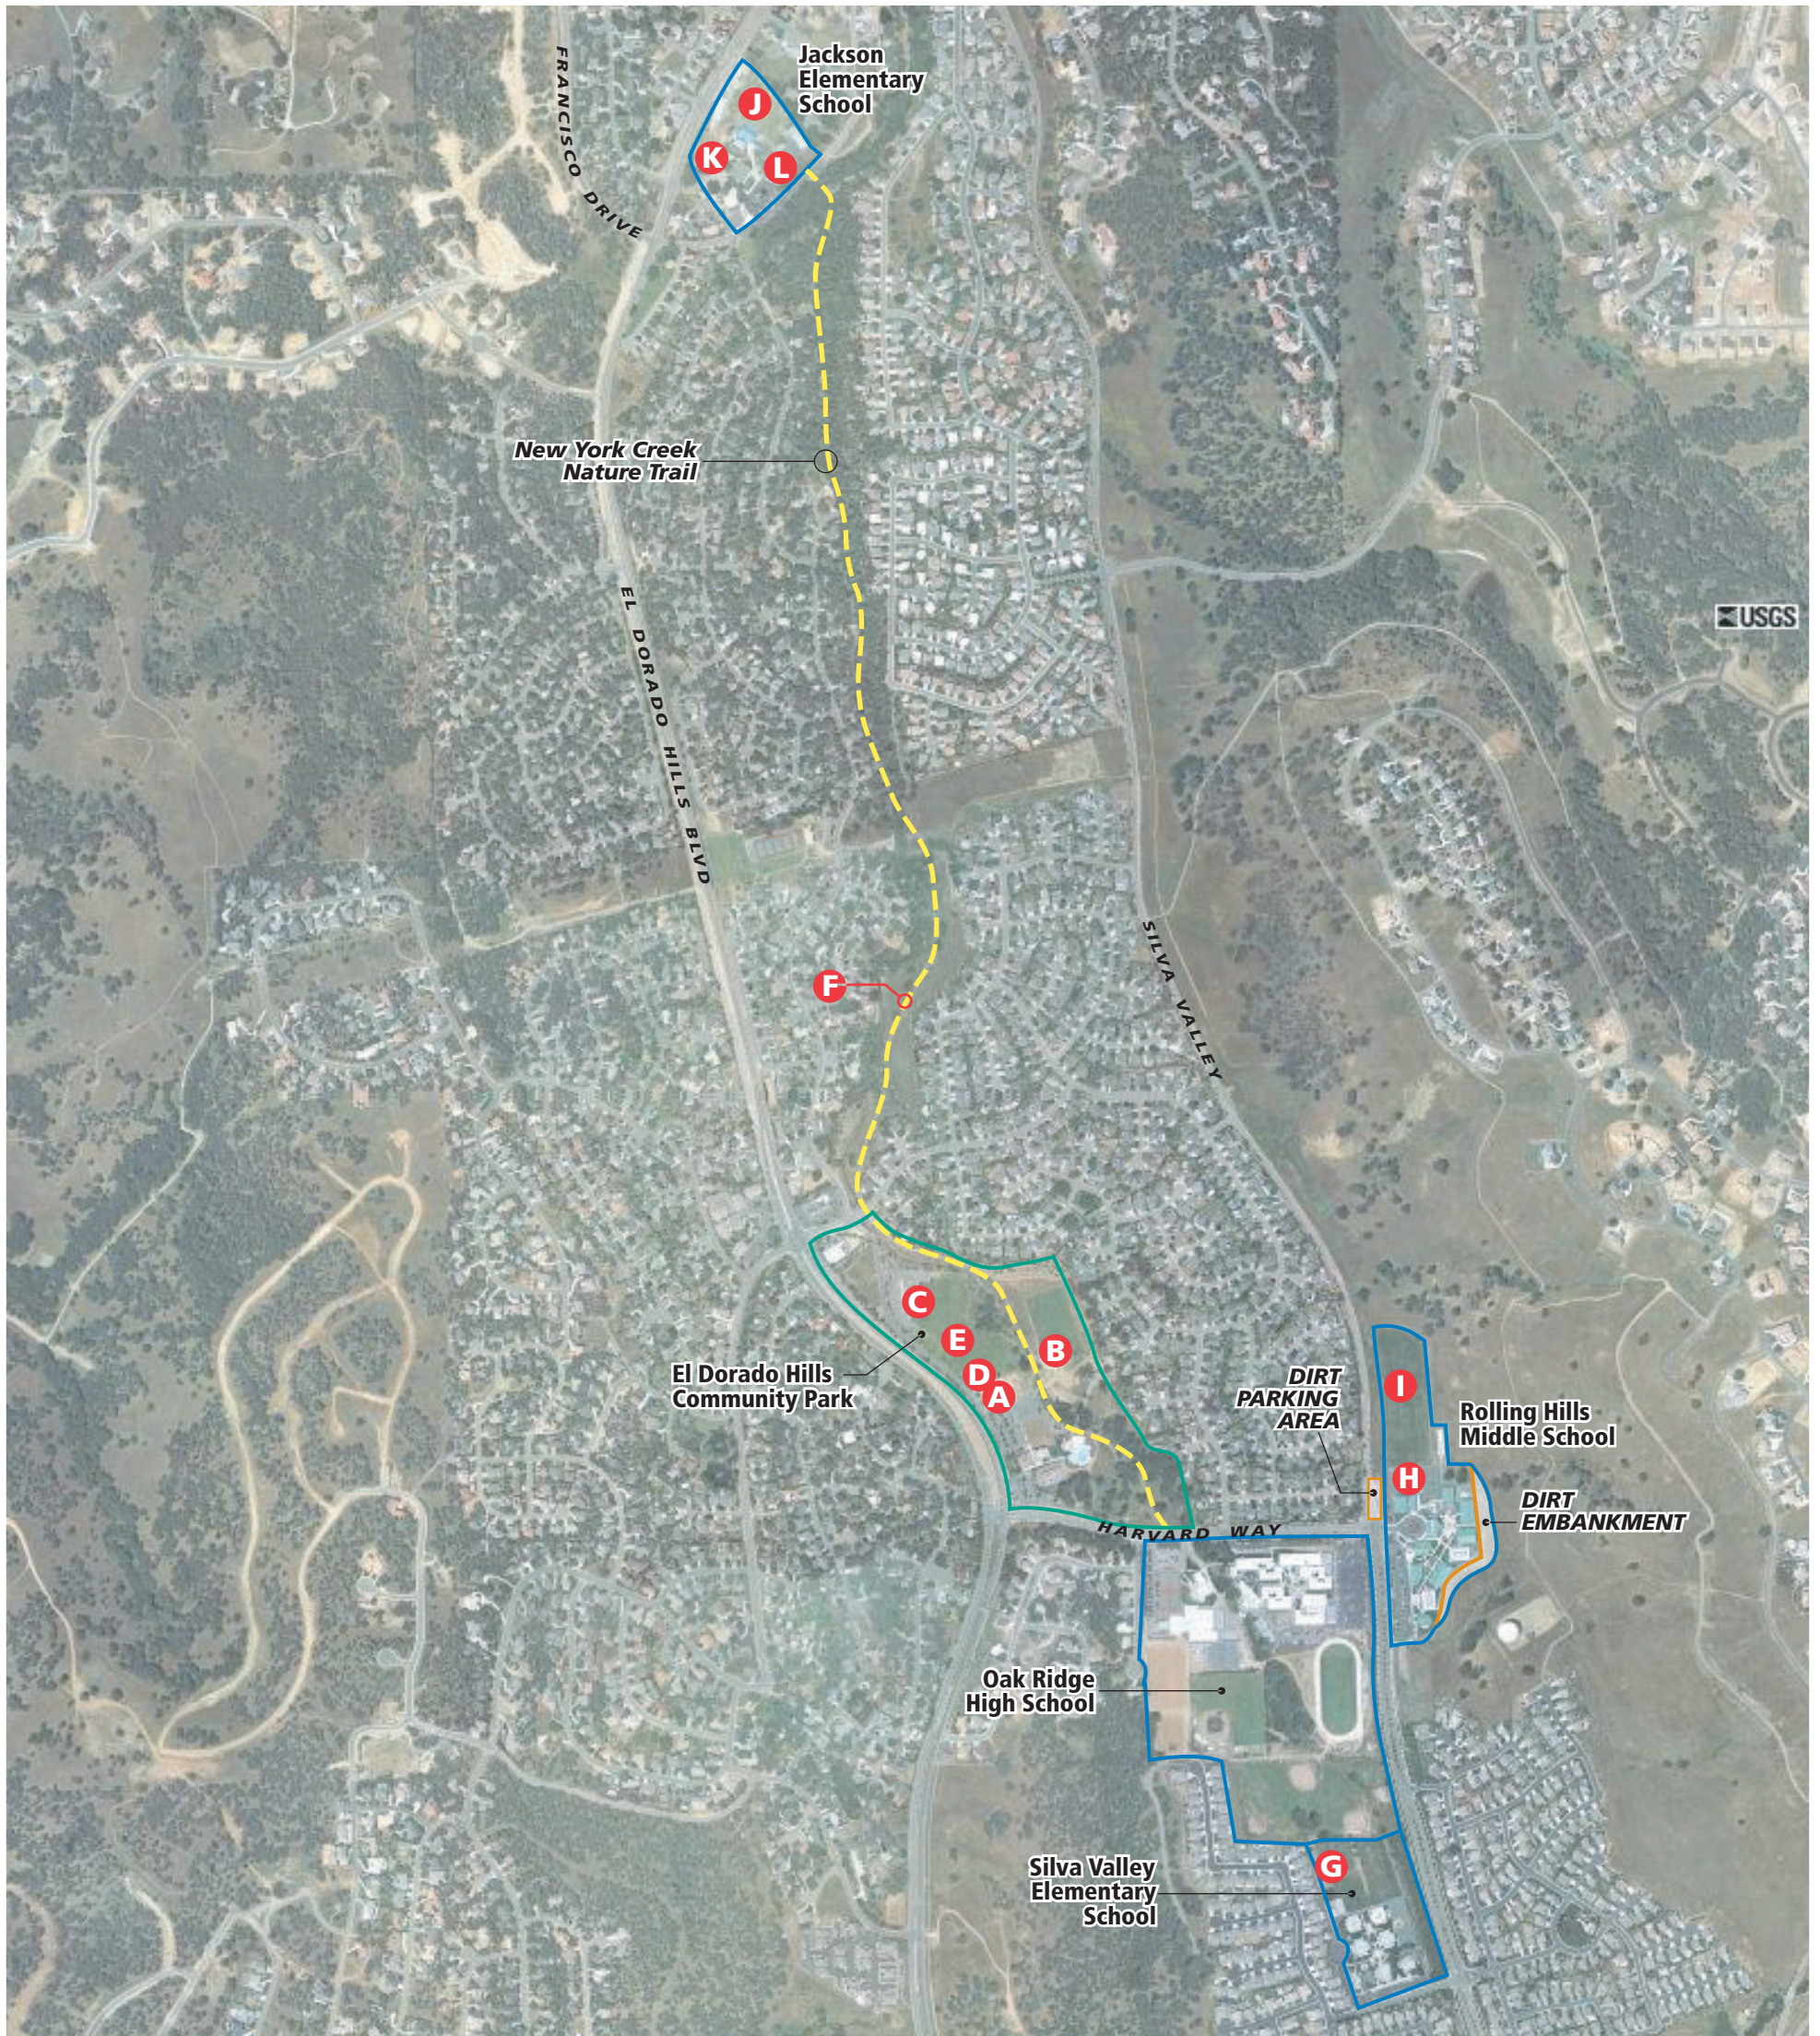

US EPA ARCHIVE DOCUMENT

- | | | |
|---|---|---|
| A Children's playground at the Community Park | F New York Creek Nature Trail | J Playing field at Jackson Elementary School |
| B New York Creek baseball playing field at the Community Park | G Baseball playing field at Silva Valley Elementary School | K Outdoor classroom & garden at Jackson E.S. |
| C North baseball playing field at the Community Park | H Basketball court area at Rolling Hills Middle School | L Play areas at at Jackson Elementary School |
| D South baseball playing field at the Community Park | I Soccer field at Rolling Hills Middle School | |
| E Lower soccer field (between the north and south baseball playing fields) at the Community Park | | |

Figure 2-1
Scenario Location Map