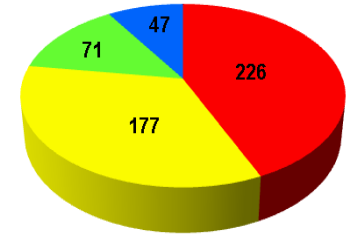

US EPA ARCHIVE DOCUMENT

Navajo Abandoned Uranium Mine Sites Gamma Radiation Measurements

521 Total Mine Claims Assessed

- Mine Above Ten Times Background
- Mine Above Two Times Background and Below Ten Times Background
- Mine Below Two Times Background
- Mine Not Gamma Scanned: Inaccessible, Private Property, or Locked Gates