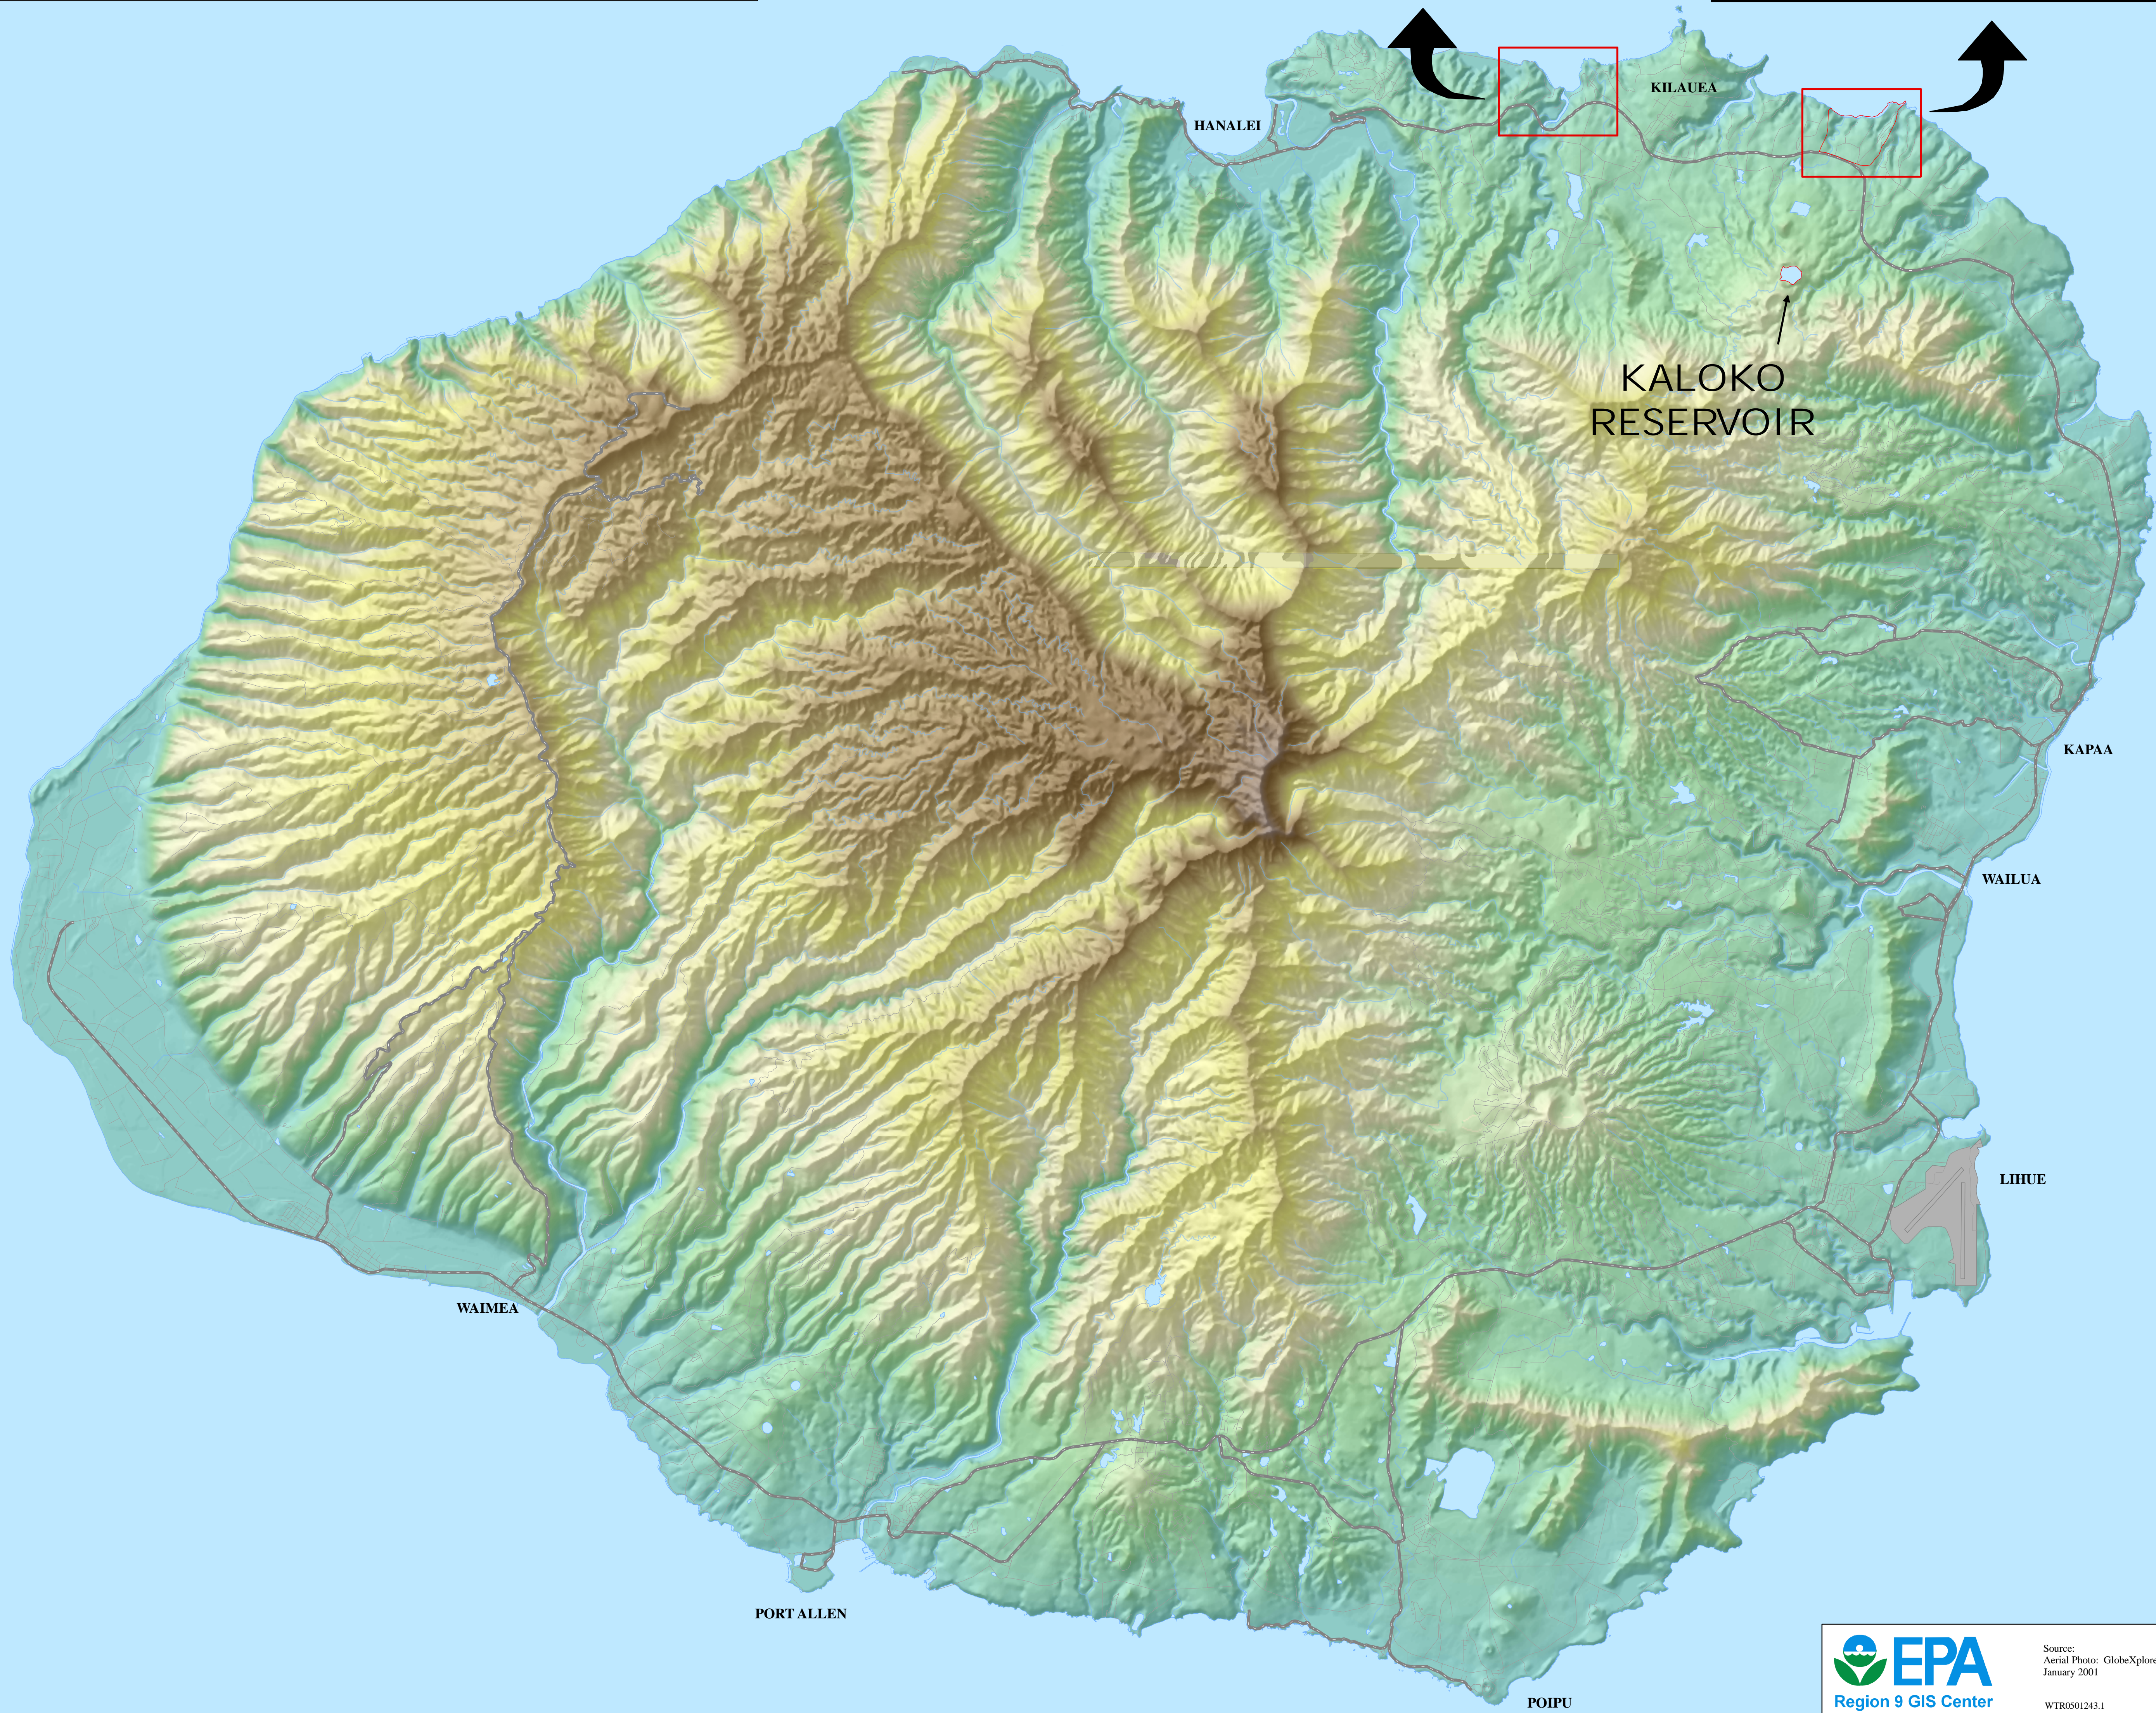

US EPA ARCHIVE DOCUMENT

ISLAND OF KAUAI

PFLUEGER / PILA'A 400 SETTLEMENT

US EPA ARCHIVE DOCUMENT

Source: Aerial Photo: GlobeXplorer "Airphoto USA", 1:12000, 1.0m Color, January 2001
WTR0501243.1 November 2005