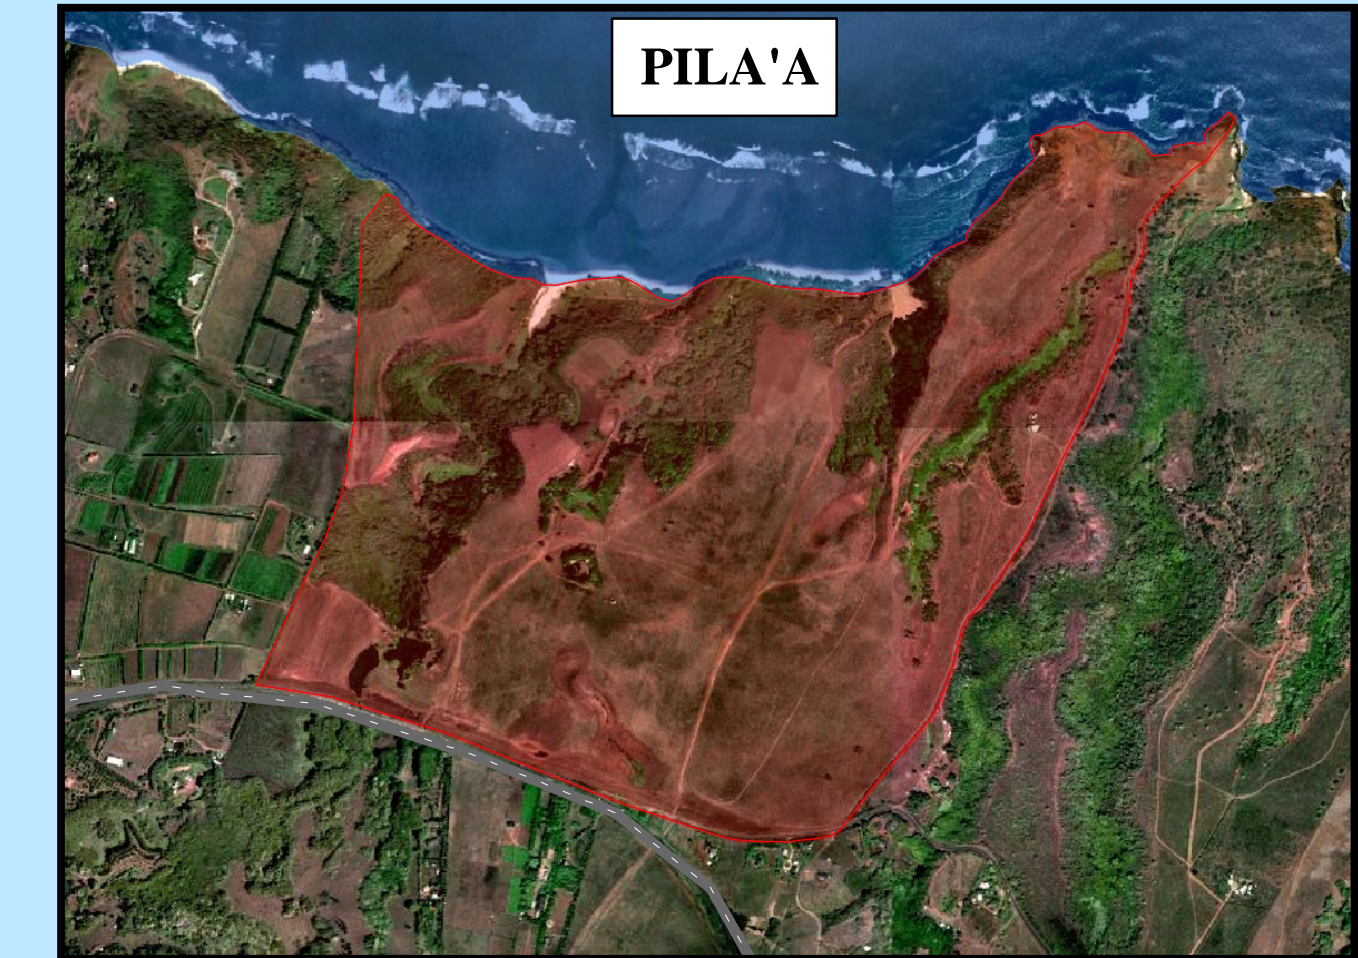

US EPA ARCHIVE DOCUMENT

ISLAND OF KAUAI

PFLUEGER / PILA'A 400 SETTLEMENT

US EPA ARCHIVE DOCUMENT

Source: Aerial Photo: GlobeXplorer "Airphoto USA", 1:12000, 1.0m Color, January 2001
WTR0501243.1 November 2005