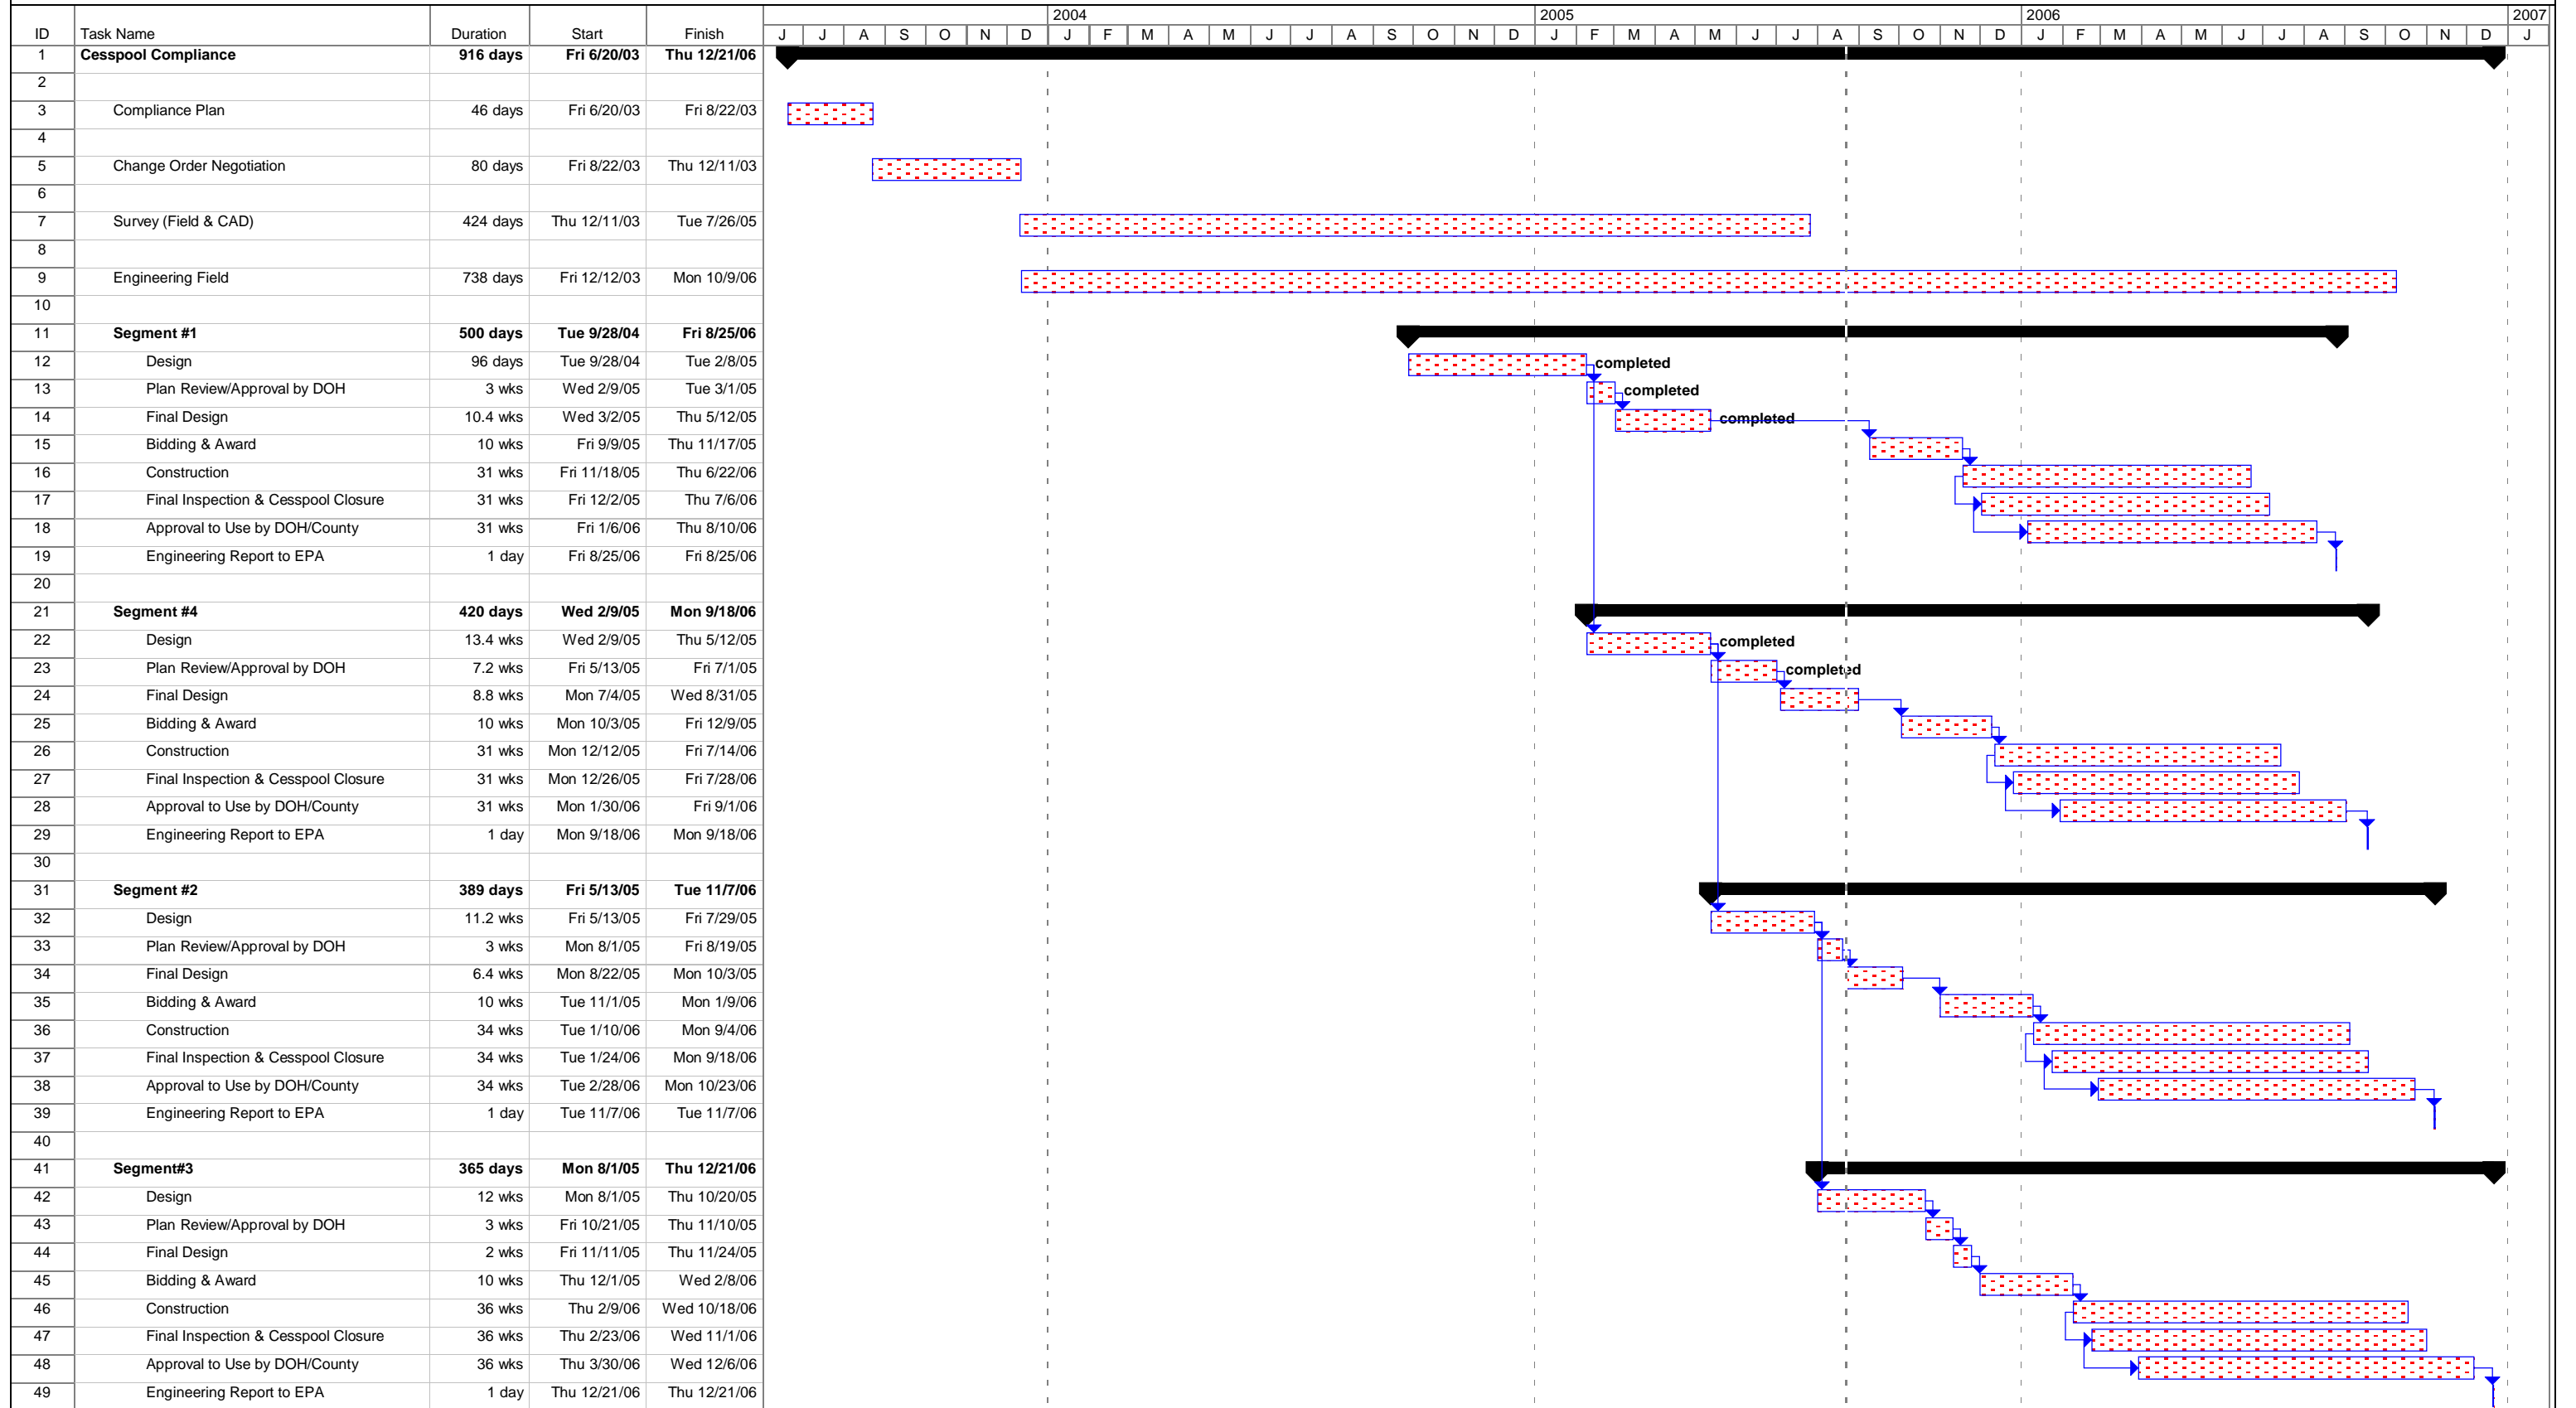

US EPA ARCHIVE DOCUMENT

TABLE 2 - HAWAII LARGE CESSPOOL COMPLIANCE SCHEDULE

Project: Cesspool Schedule Mon 8/22/05	Task		Milestone		Rolled Up Task		Rolled Up Progress		External Tasks		Group By Summary	
	Progress		Summary		Rolled Up Milestone		Split		Project Summary			