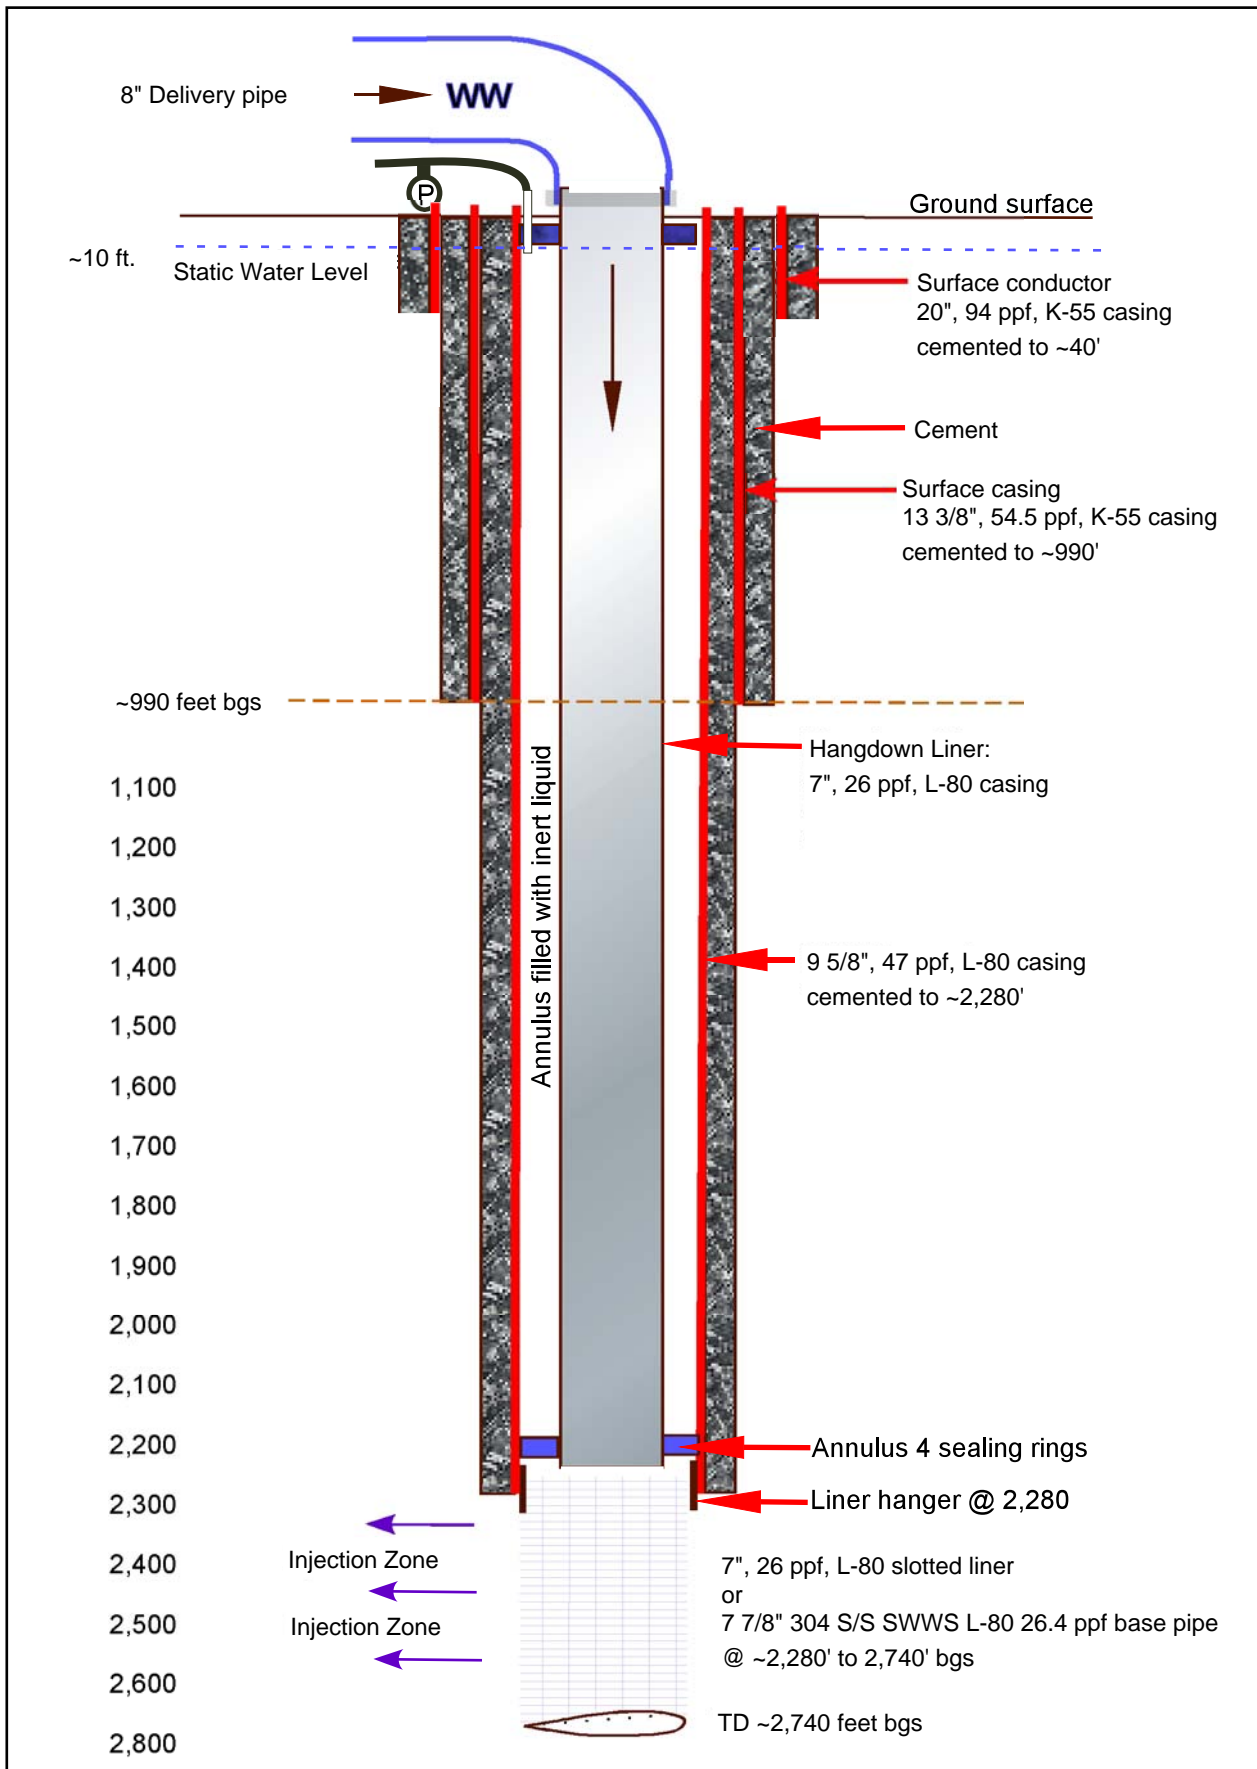

US EPA ARCHIVE DOCUMENT

Proposed Injection Well Schematic

El Centro Generating Station
Imperial Irrigation District

Figure M1

Revision: 1
Date: 08/14/2009