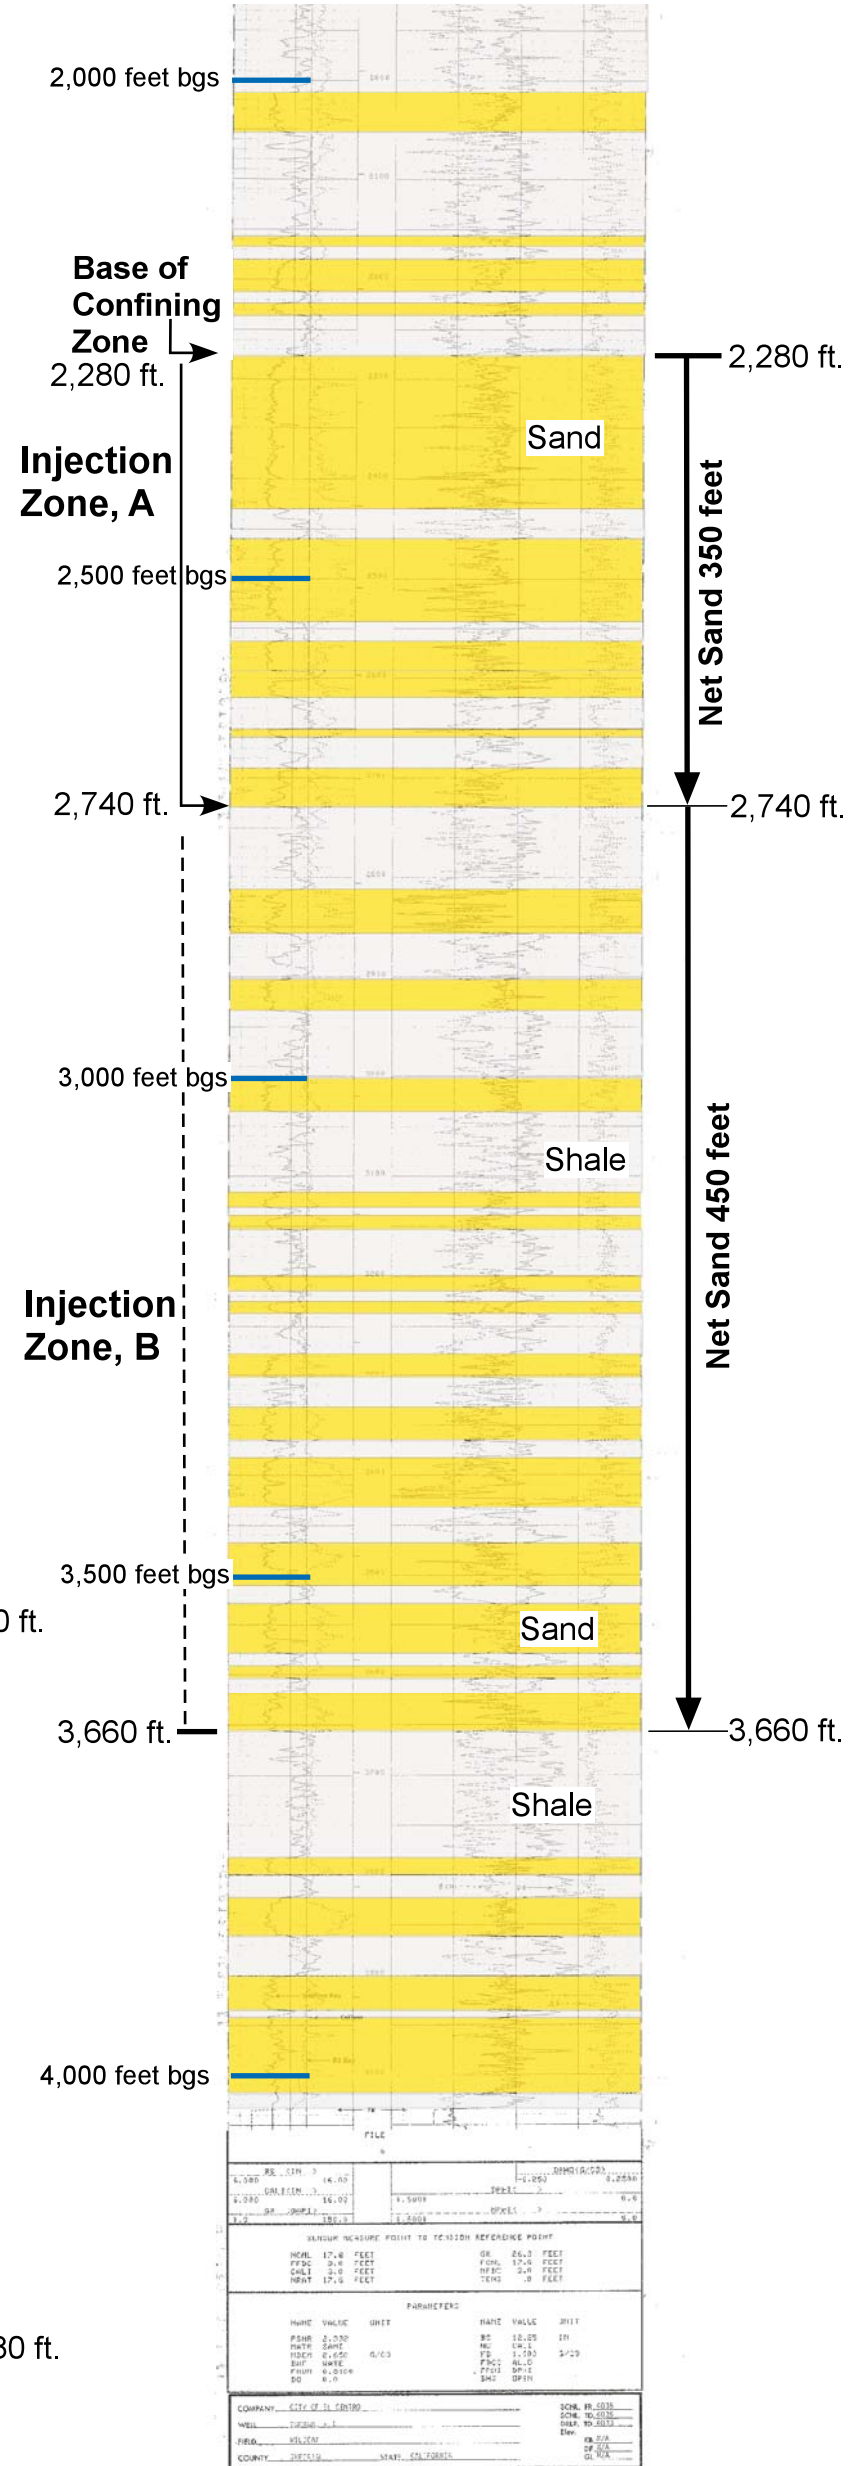

US EPA ARCHIVE DOCUMENT

City of El Centro
Thermal #1
Wildcat Field
API 025-900310

LEGEND

- Sand
- Shale

**Lithologic Column, 'Thermal 1'
Wildcat Field, API 025-90310**

El Centro Generating Station
Imperial Irrigation District
Figure G1