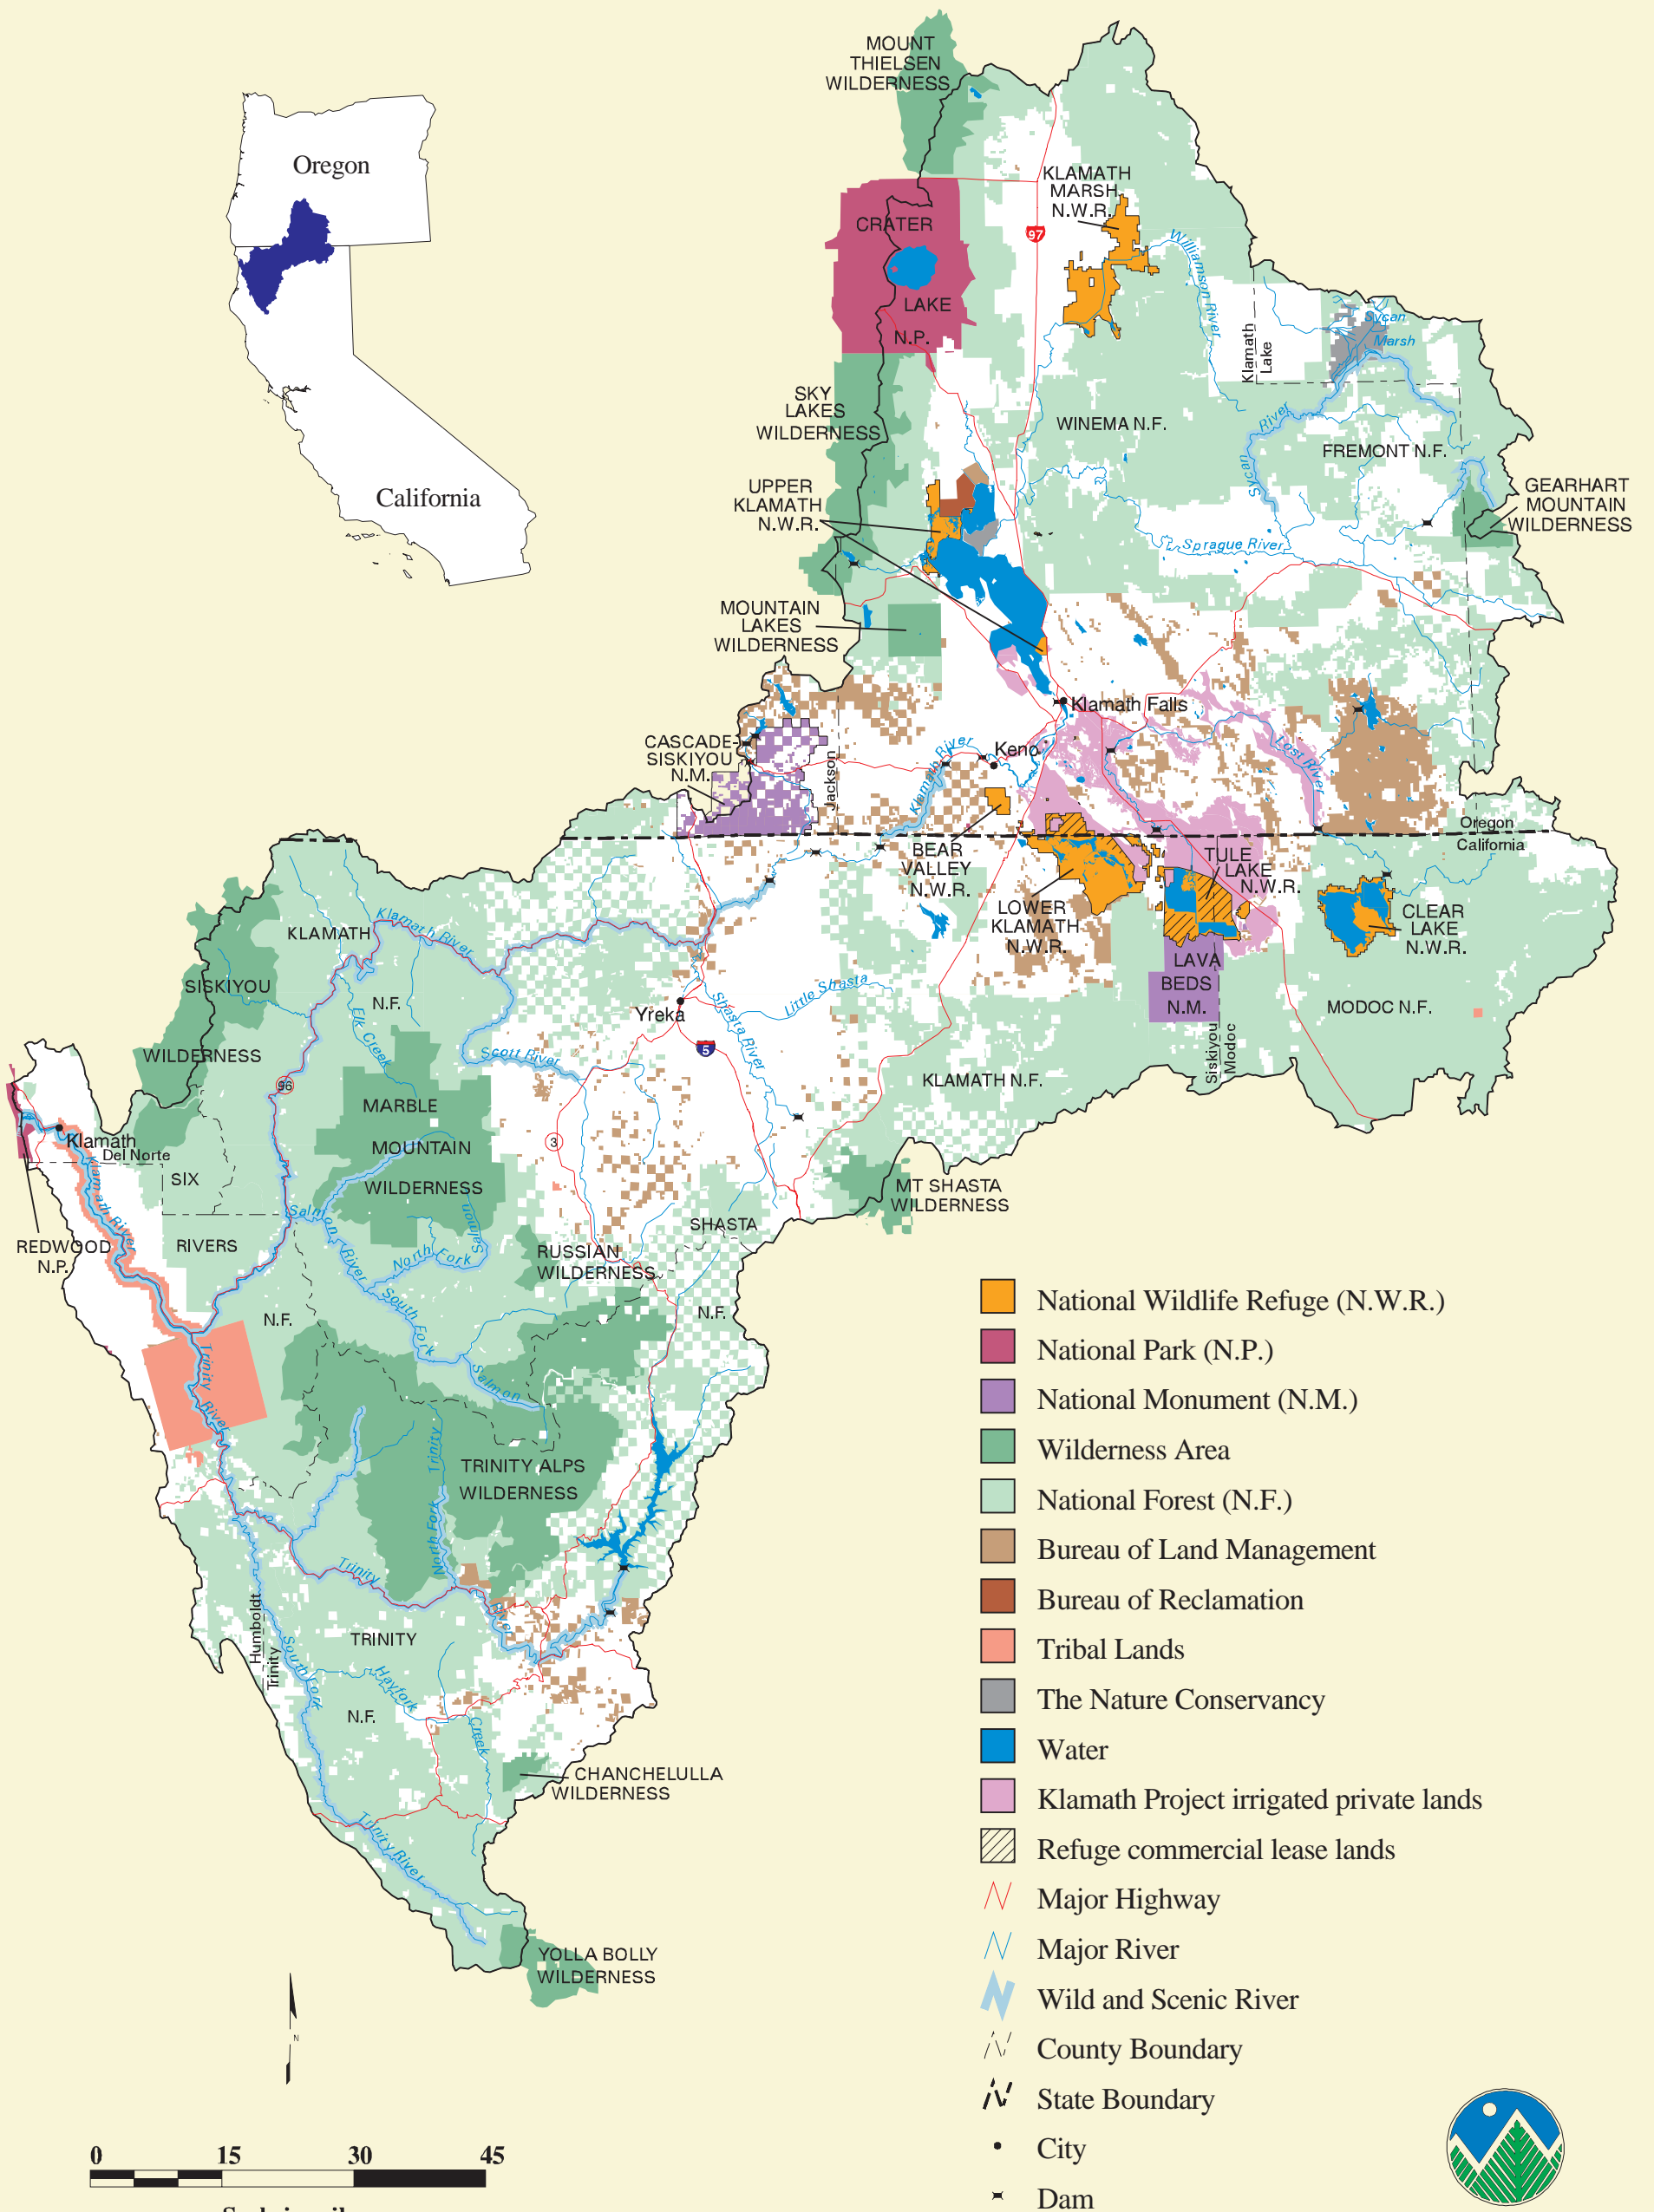

US EPA ARCHIVE DOCUMENT

Klamath River Basin

US EPA ARCHIVE DOCUMENT