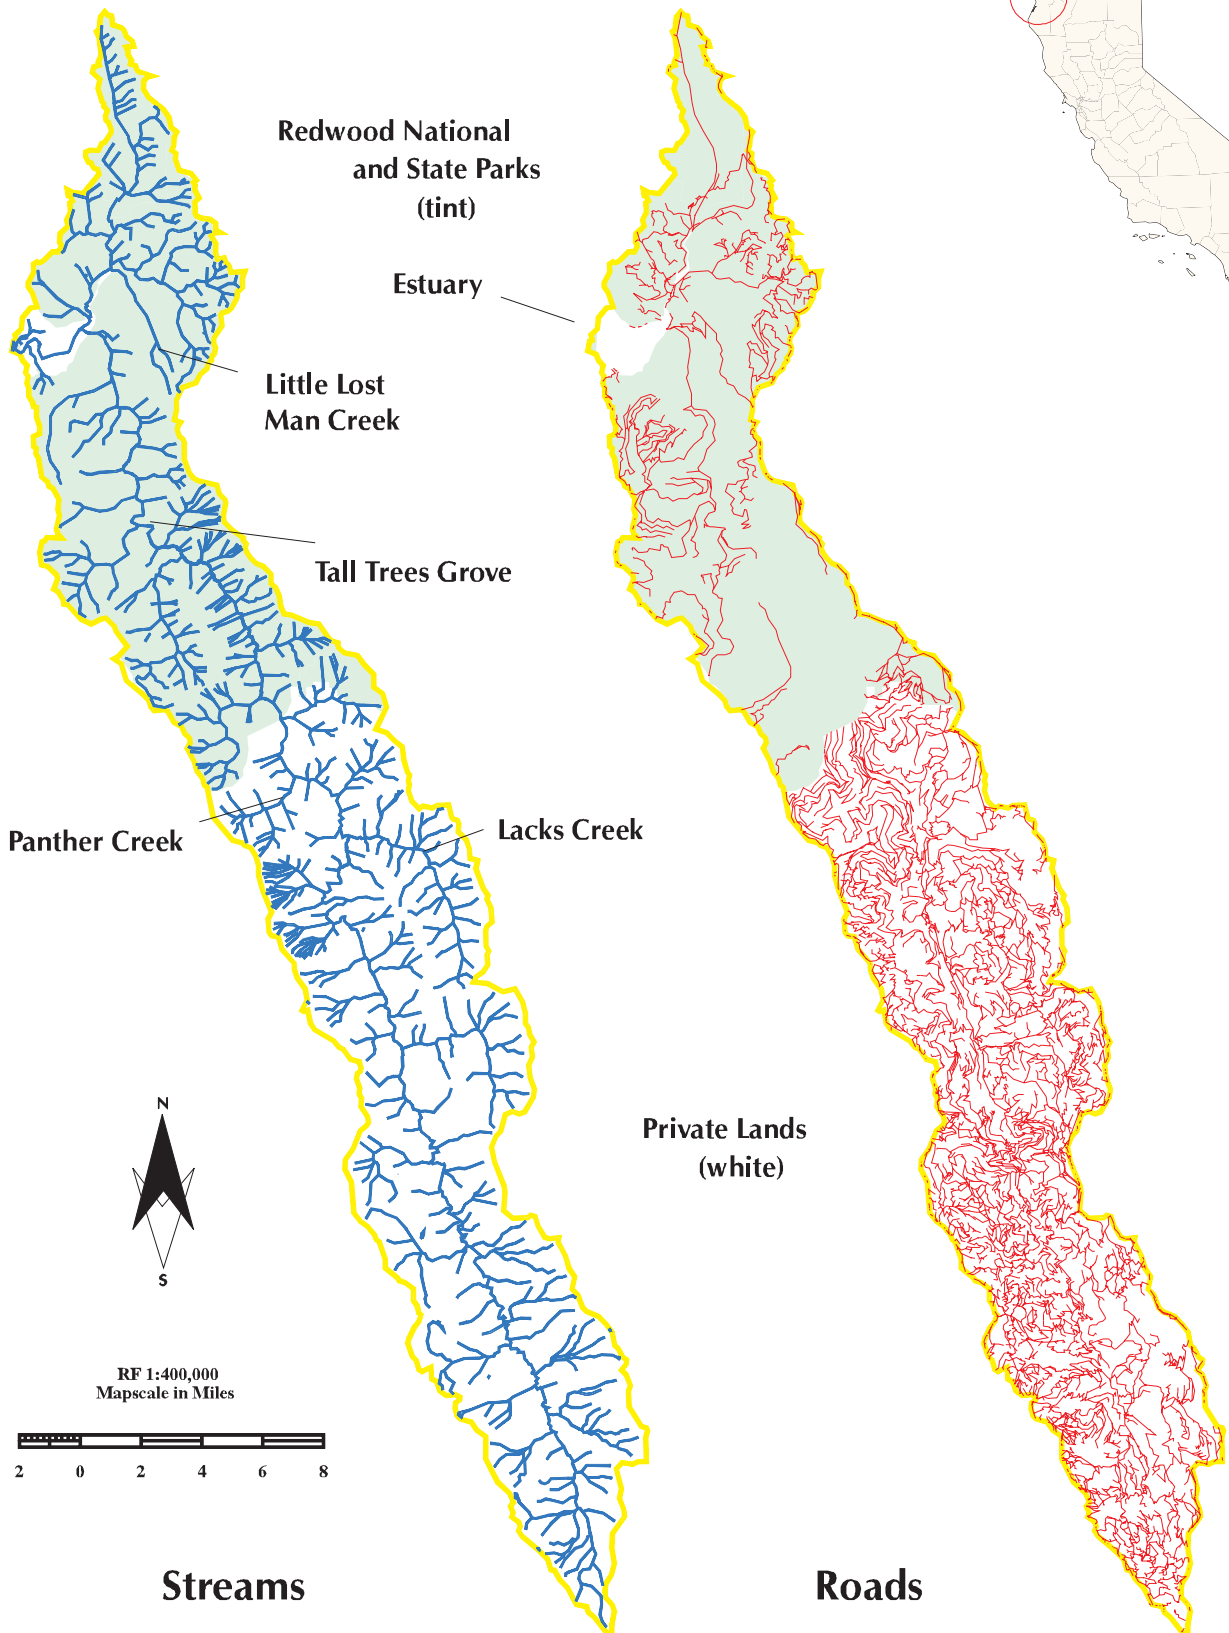

US EPA ARCHIVE DOCUMENT

Redwood Creek Watershed

Redwood National
and State Parks
(tint)

Estuary

Little Lost
Man Creek

Tall Trees Grove

Panther Creek

Lacks Creek

Private Lands
(white)

RF 1:400,000
Mapscale in Miles

Streams

Roads