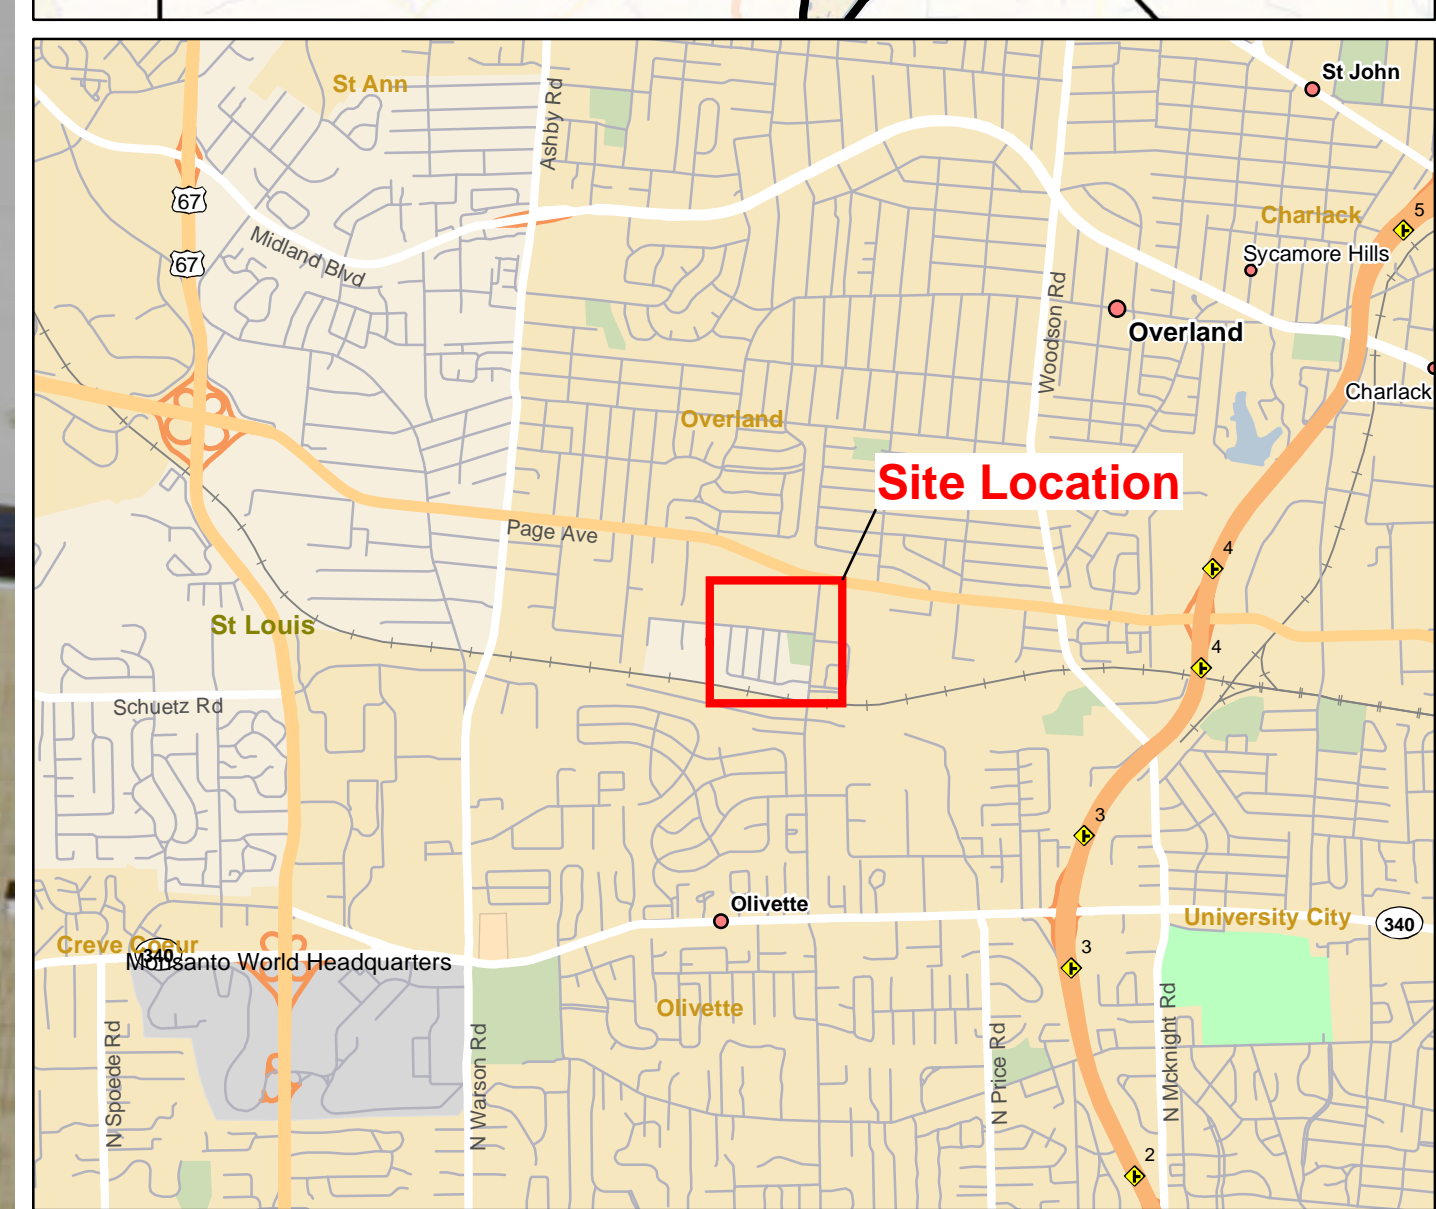

US EPA ARCHIVE DOCUMENT

- Legend**
- TCE Plume Extent Inferred
 - TCE Plume Extent
 - Parcel Boundary
- Points of Interest**
- Apartments
 - First Baptist Church of Elmwood
 - Martin Luther King Park
 - Missouri Metals Site
 - St. Luke's AME Church
 - 1400 Parcel Address Number
 - TCE Trichloroethene

Source: St. Louis County 1Ft Aerial Imagery, 2010
St. Louis County Parcel Data, 2012

Chicago Heights Boulevard Site
Overland, Missouri

Site Layout Map