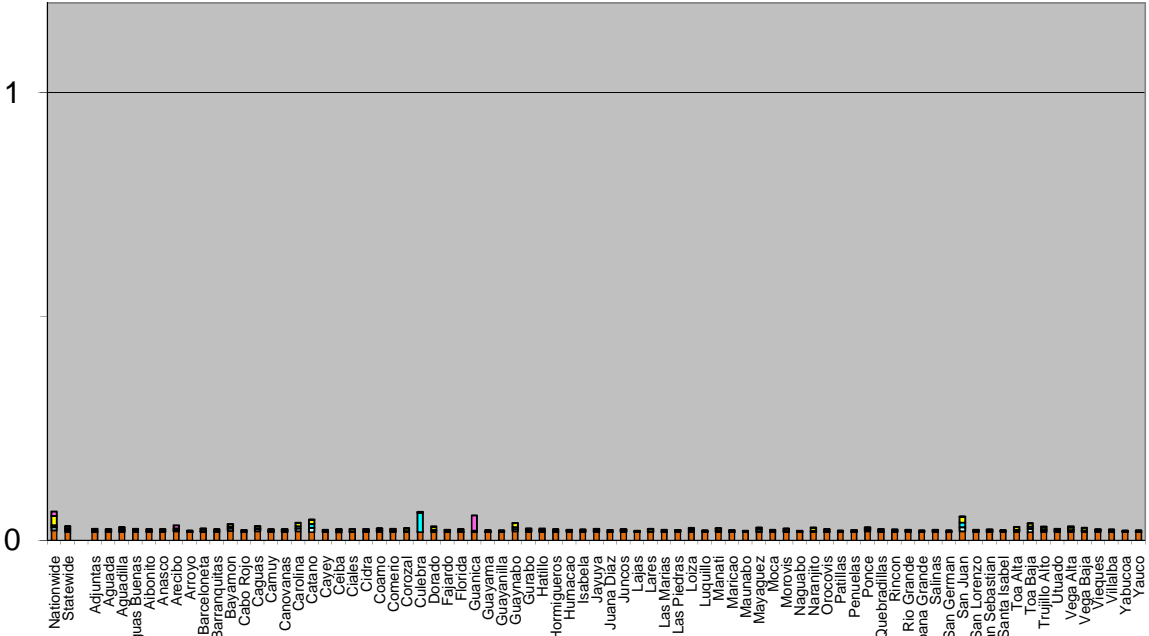

## Countywide Average Neurotoxicity Hazard Index in Puerto Rico 2005 NATA results

Average Neurotoxicity Hazard Index

Municipio