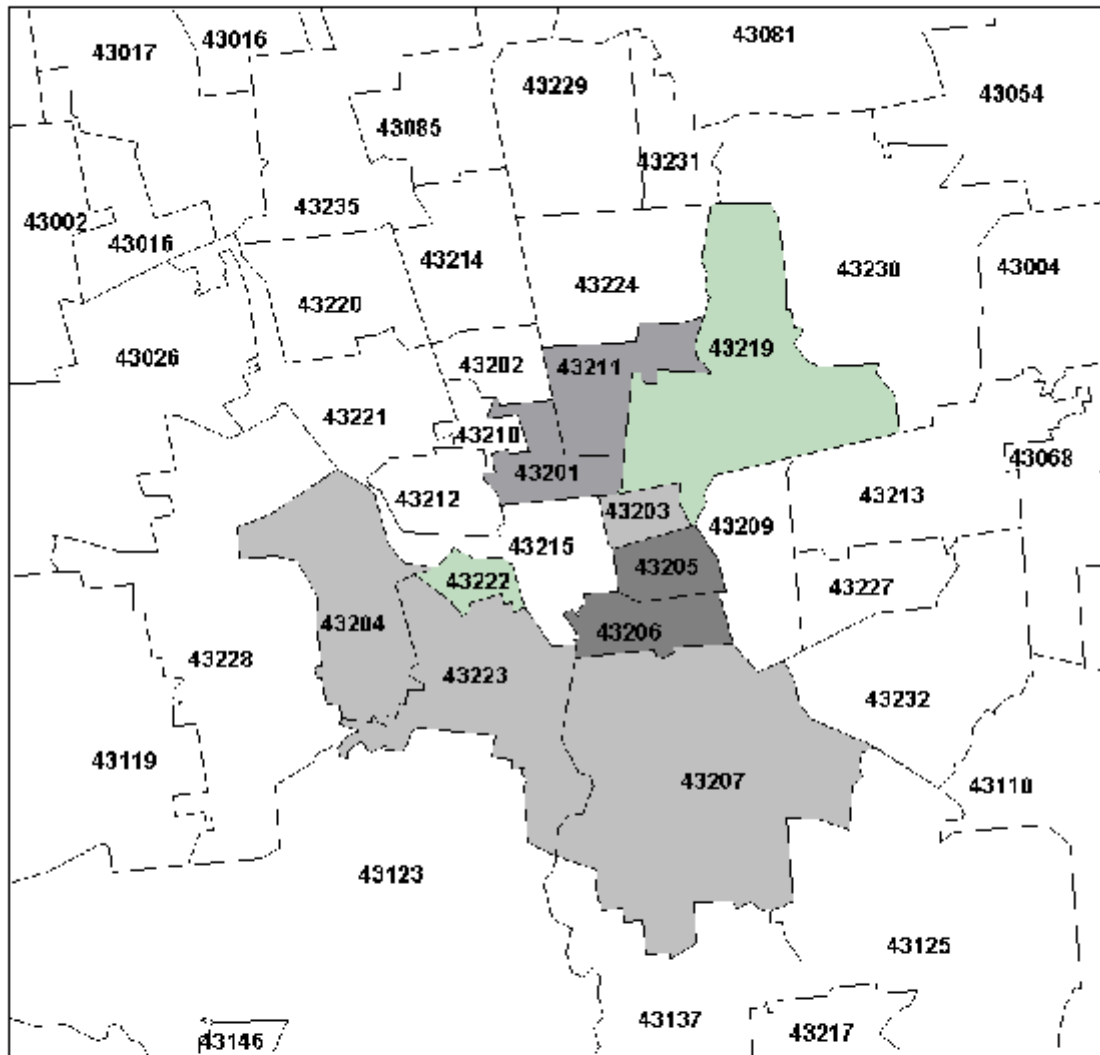

# Franklin County Data 1995-1997

**Map of Zip Codes in Franklin County  
Shaded by Number of EBL's Reported**

	300 to 386	(2)
	200 to 299	(2)
	100 to 199	(4)
	50 to 99	(2)
	0 to 49	(35)