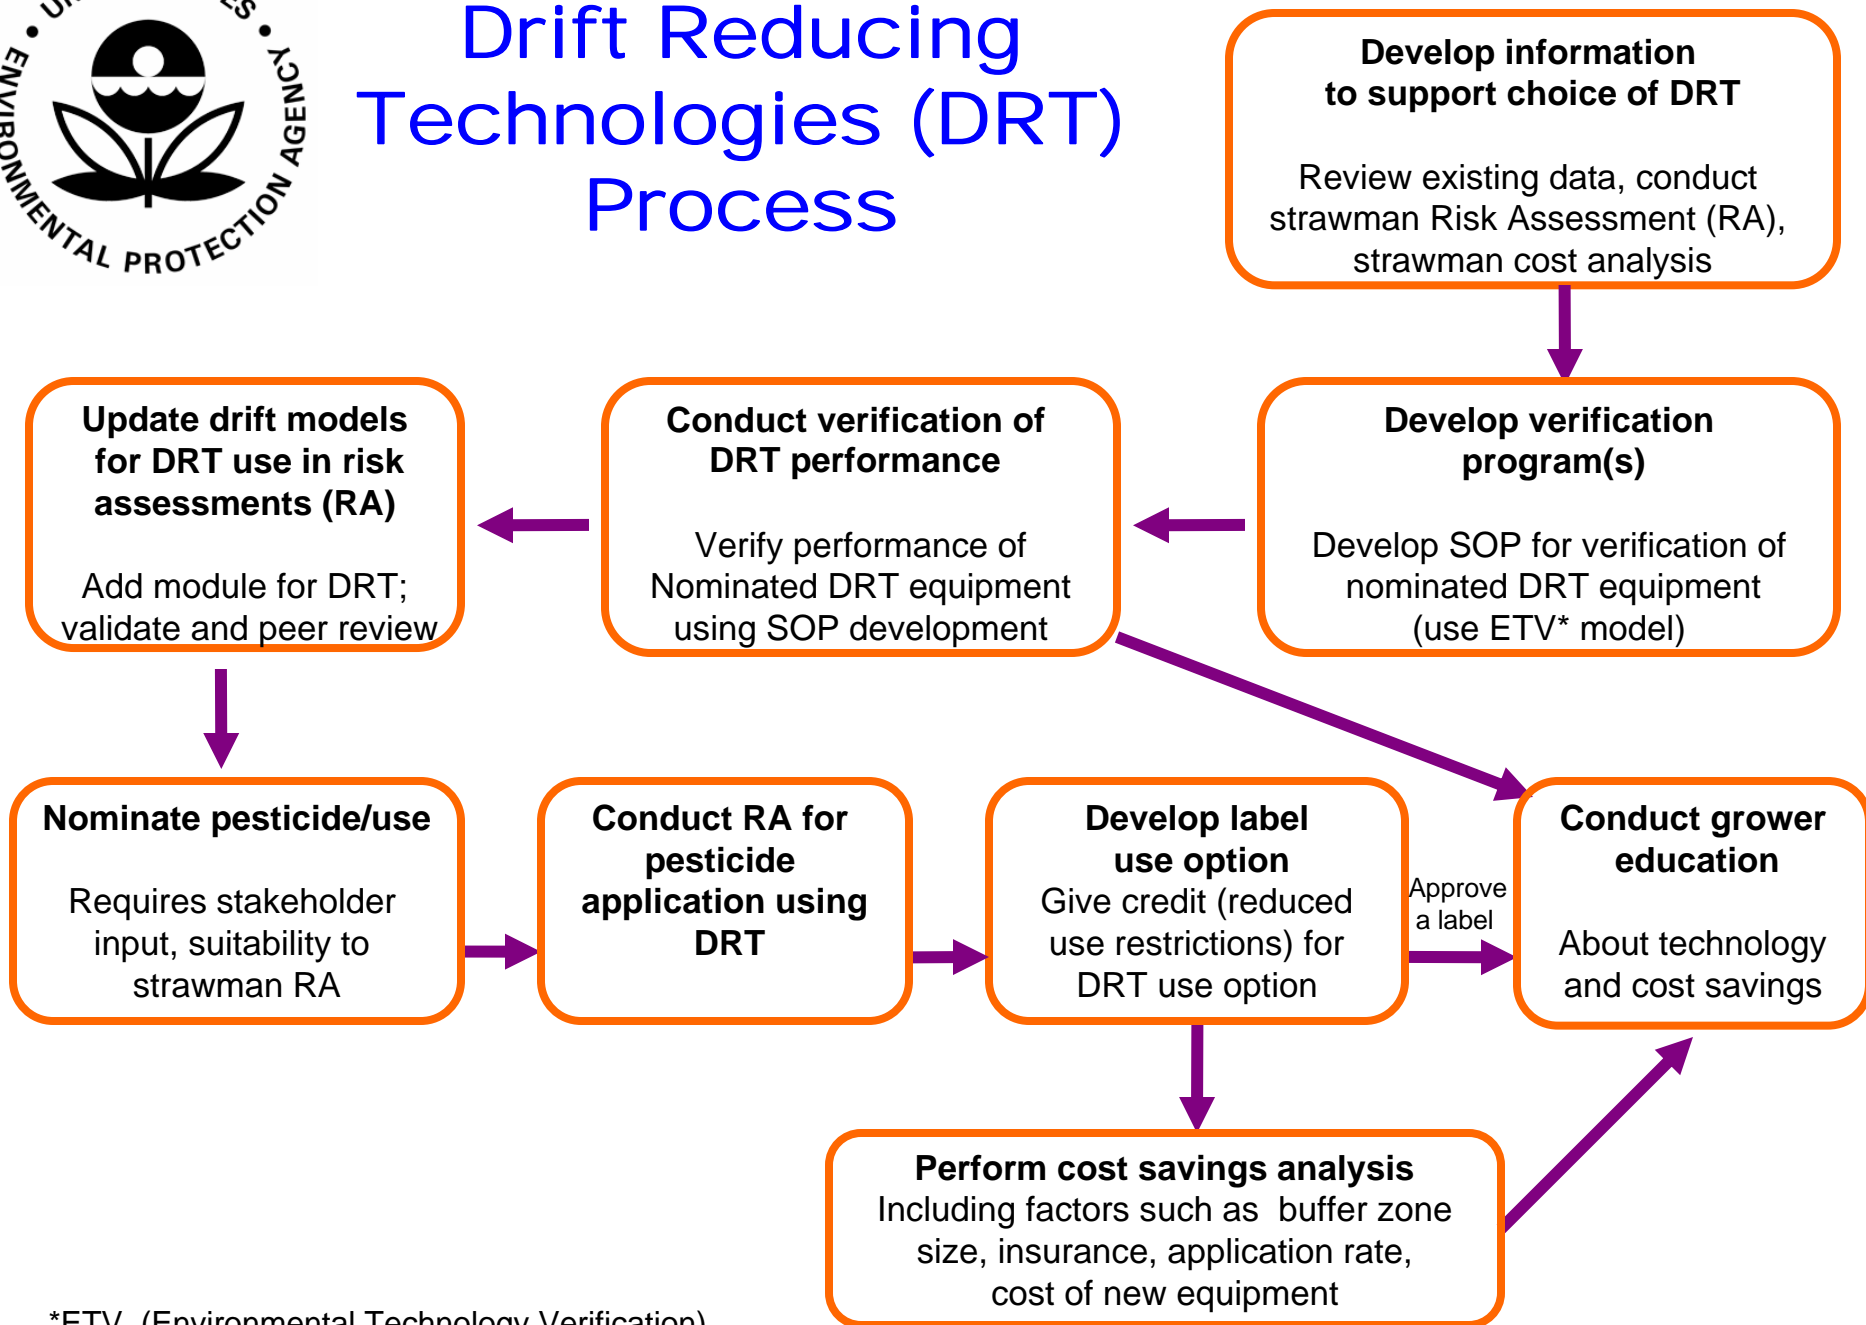

US EPA ARCHIVE DOCUMENT

Drift Reducing Technologies (DRT) Process

*ETV (Environmental Technology Verification)