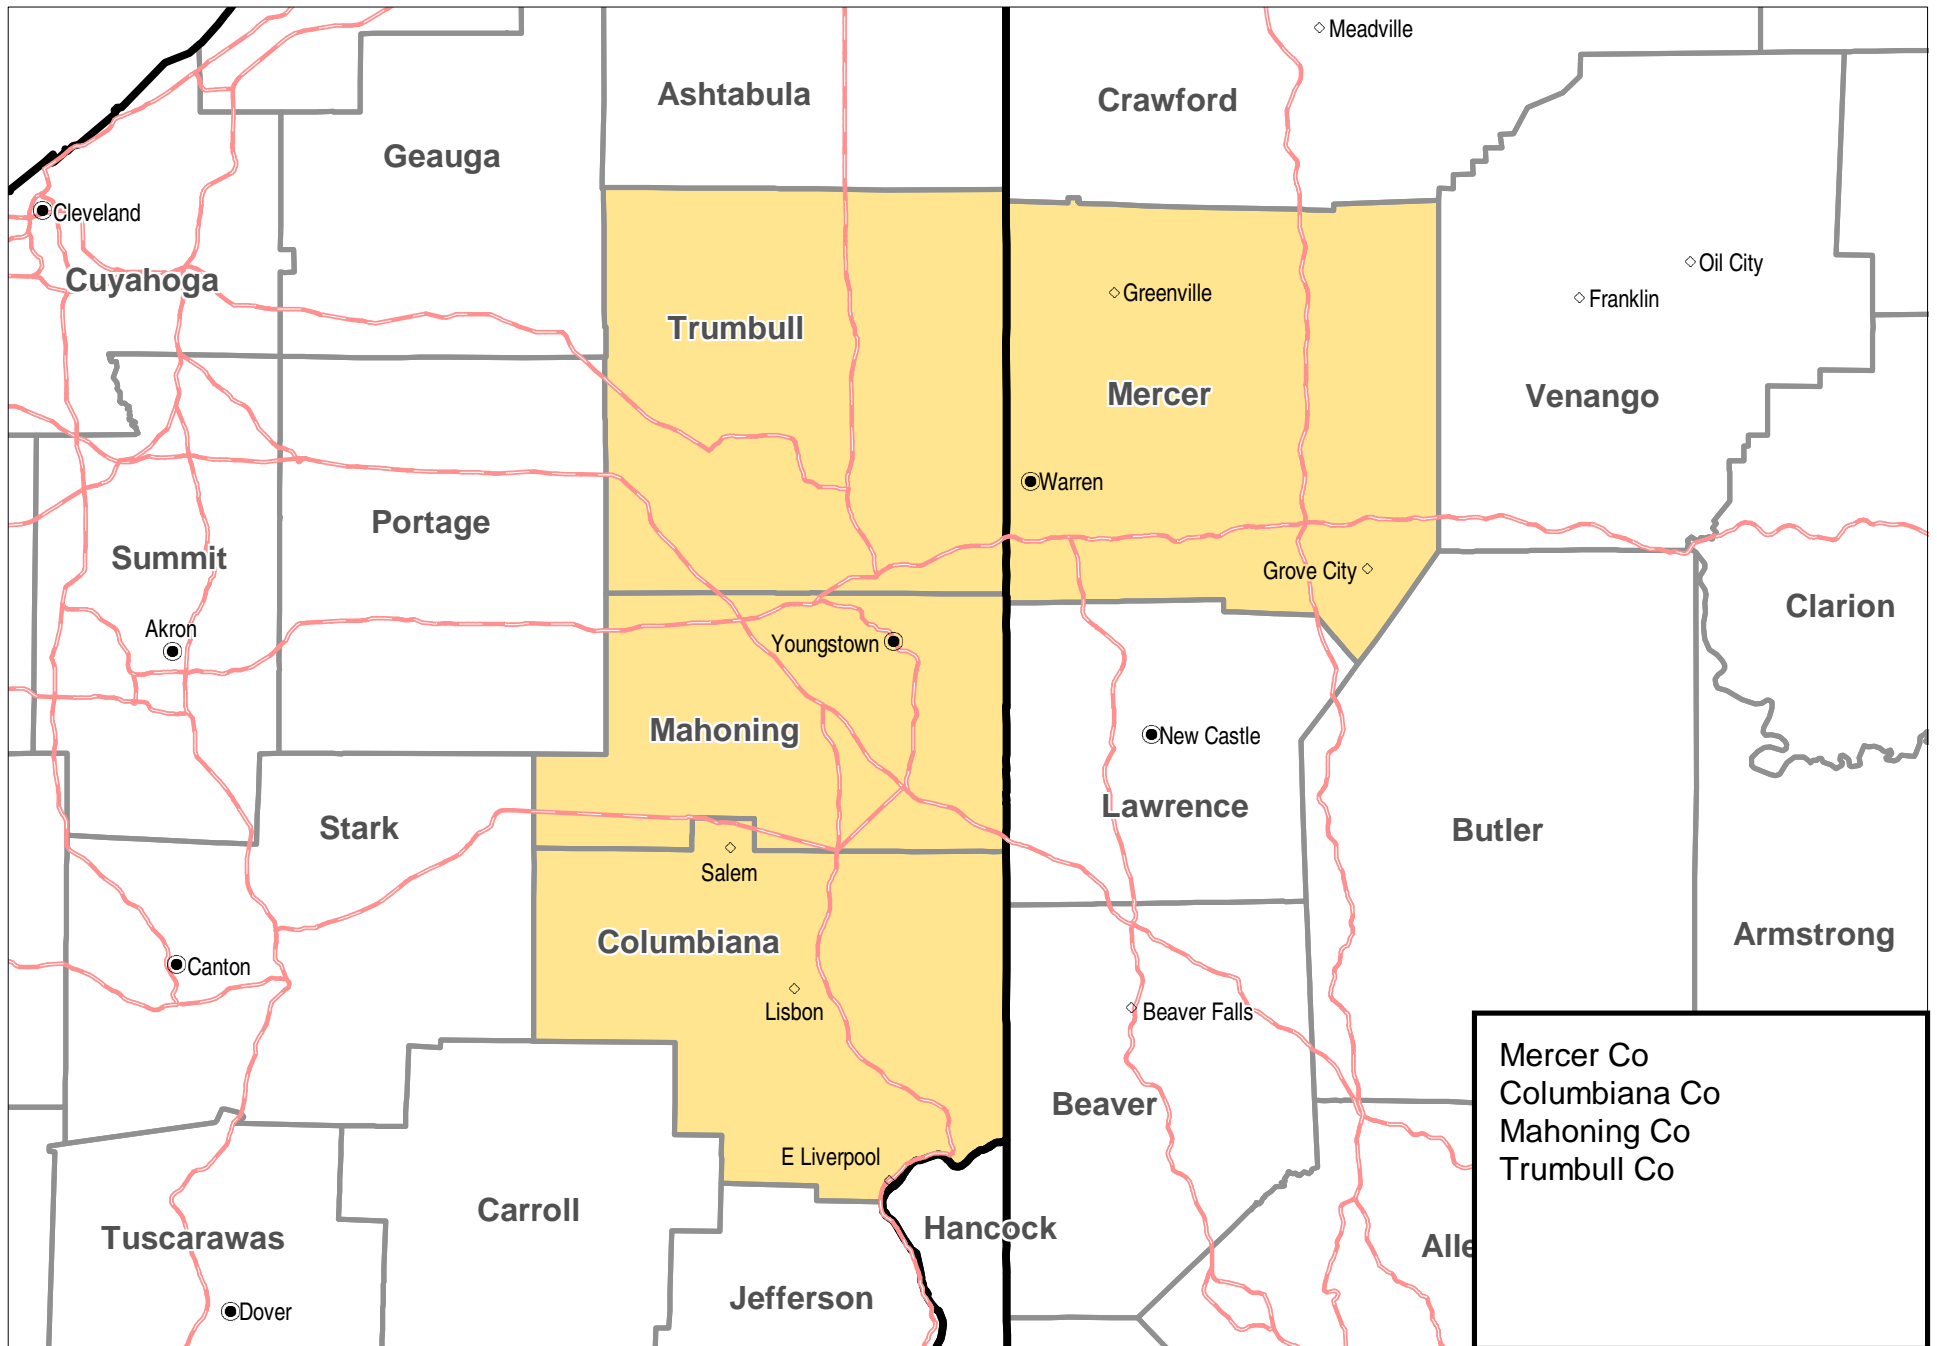

US EPA ARCHIVE DOCUMENT

Youngstown-Warren-Sharon, PA-OH 8-hour Ozone Maintenance Area

Boundaries and locations are for illustrative purposes only. This is not a regulatory document.