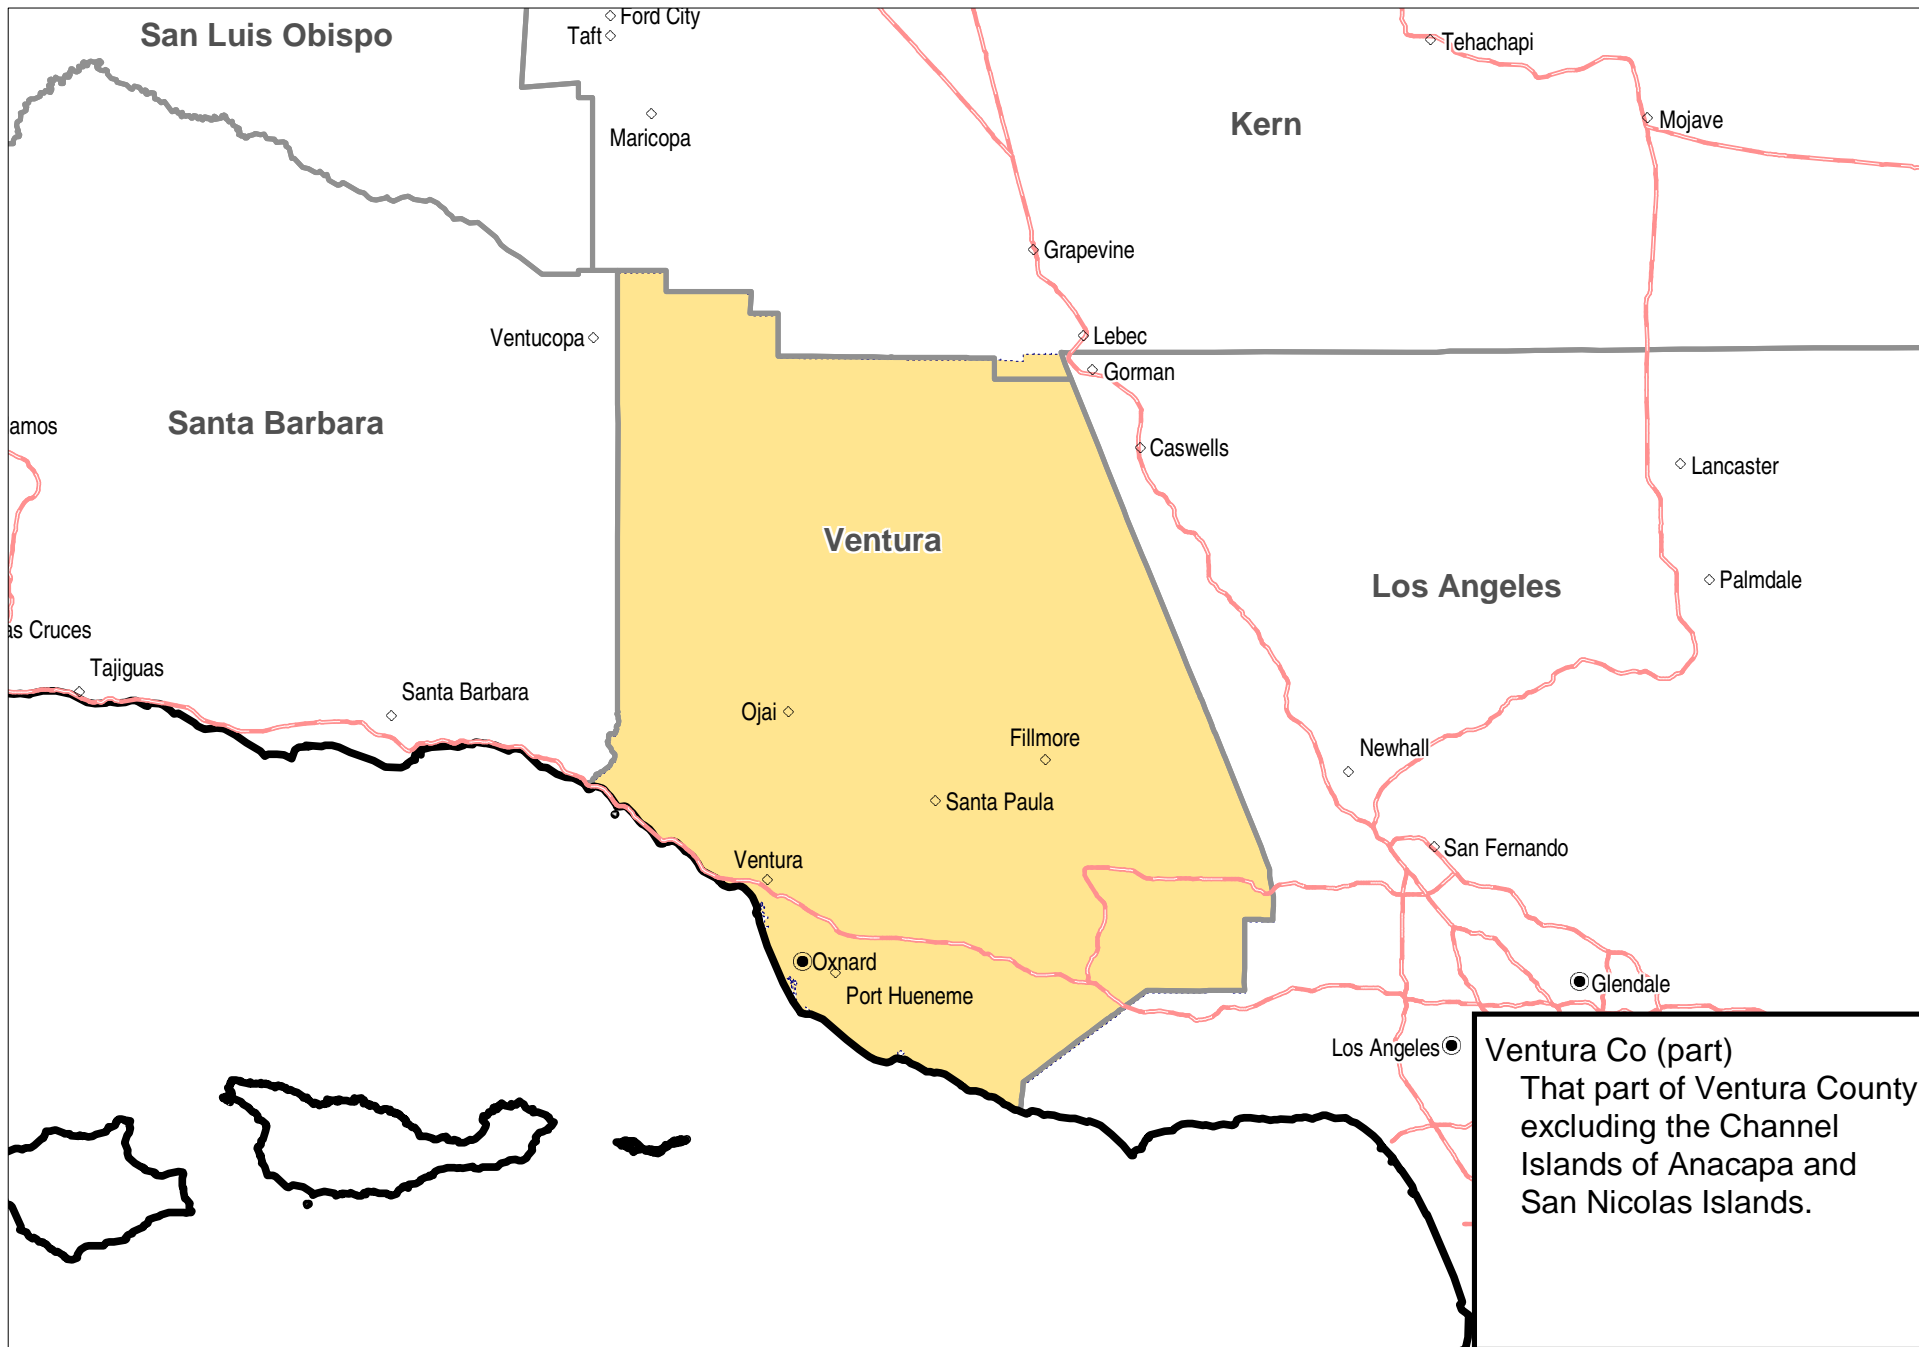

US EPA ARCHIVE DOCUMENT

Ventura County, CA 8-hour Ozone Nonattainment Area

Boundaries and locations are for illustrative purposes only. This is not a regulatory document.