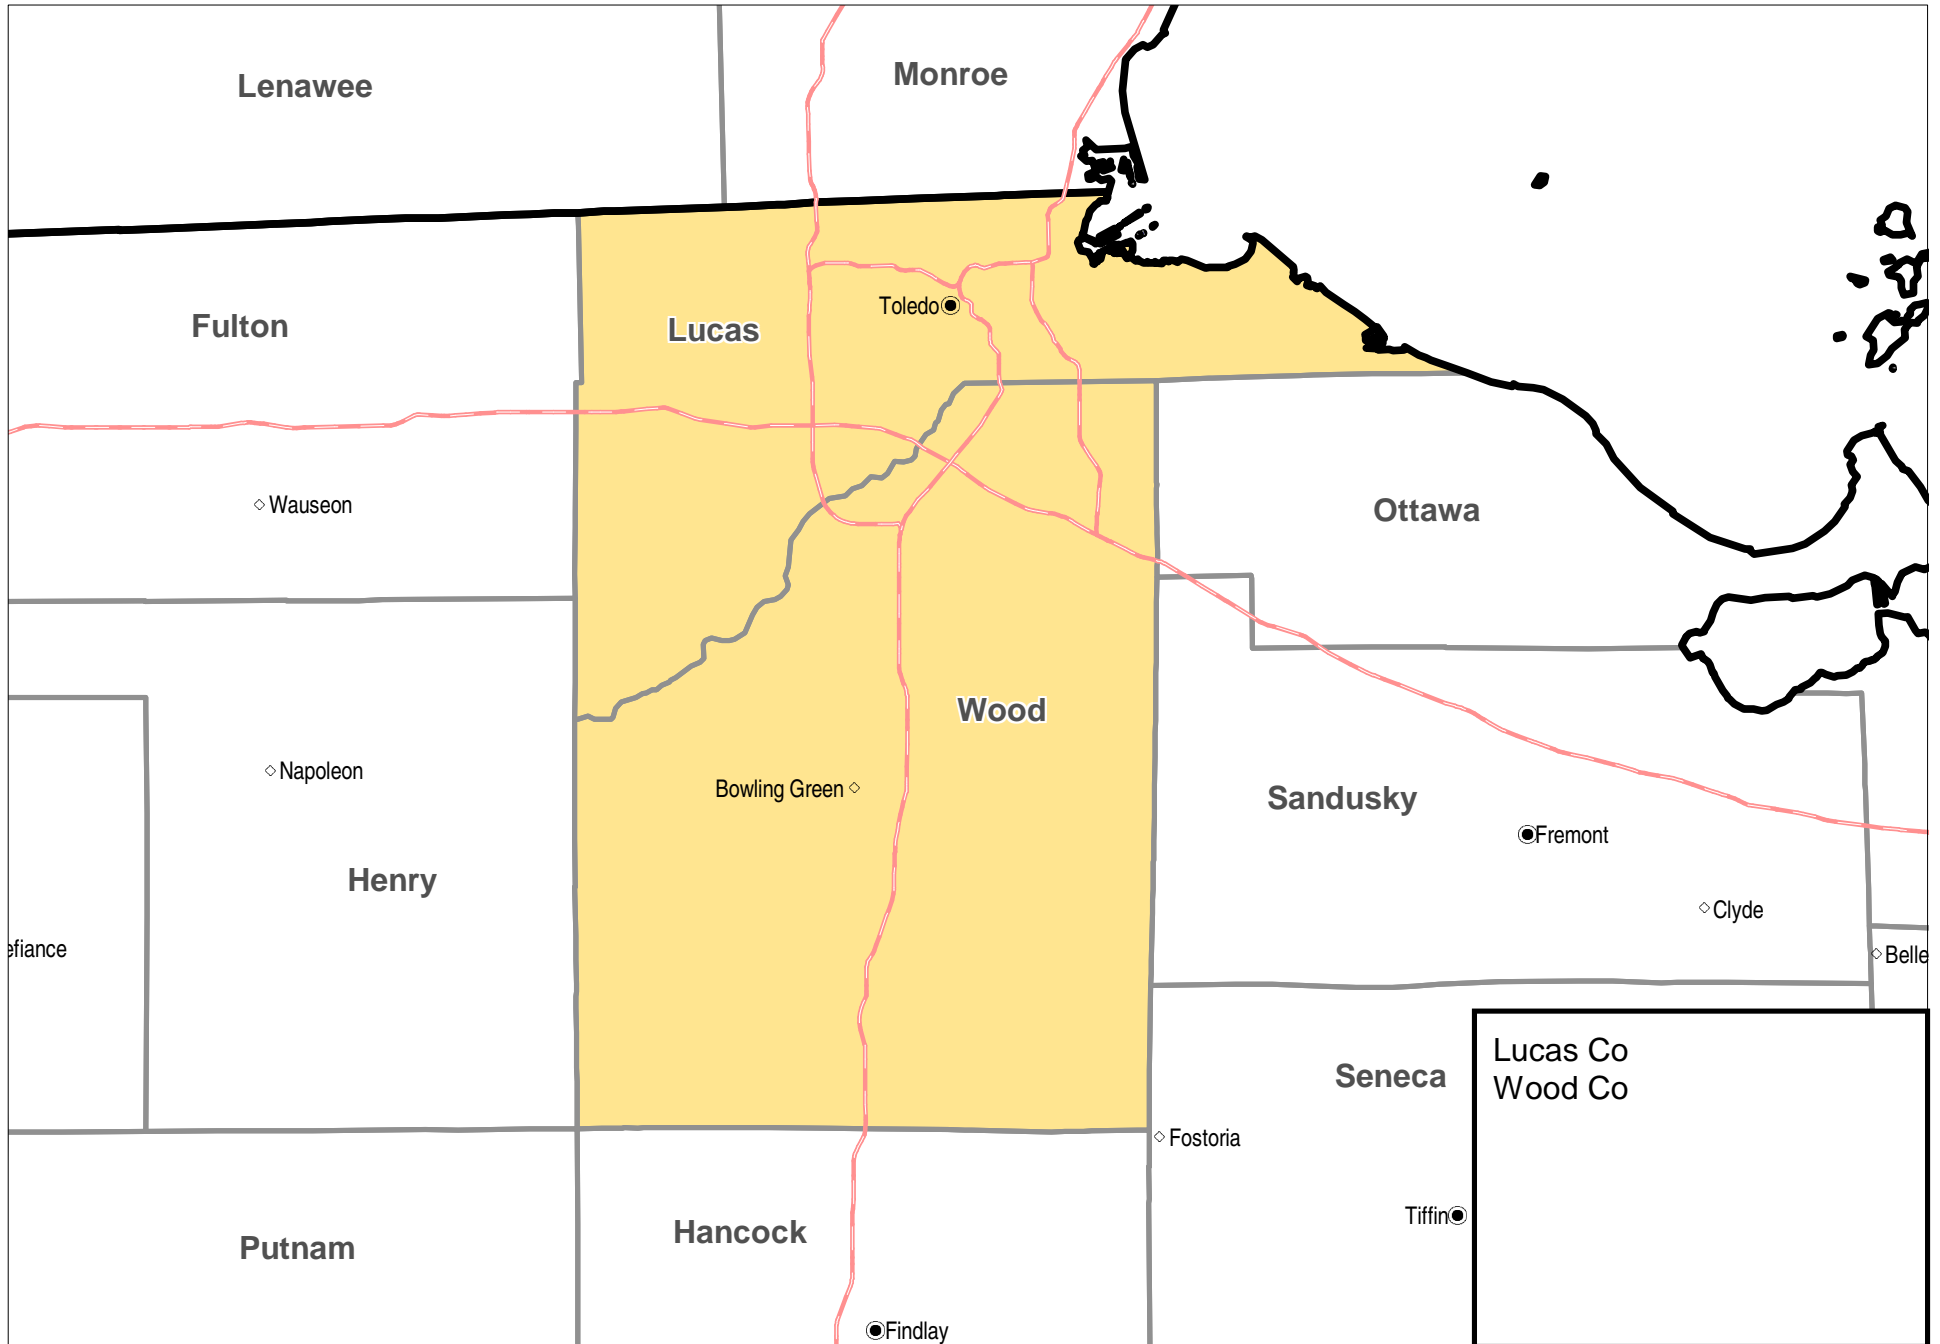

US EPA ARCHIVE DOCUMENT

Toledo, OH 8-hour Ozone Maintenance Area

Boundaries and locations are for illustrative purposes only. This is not a regulatory document.