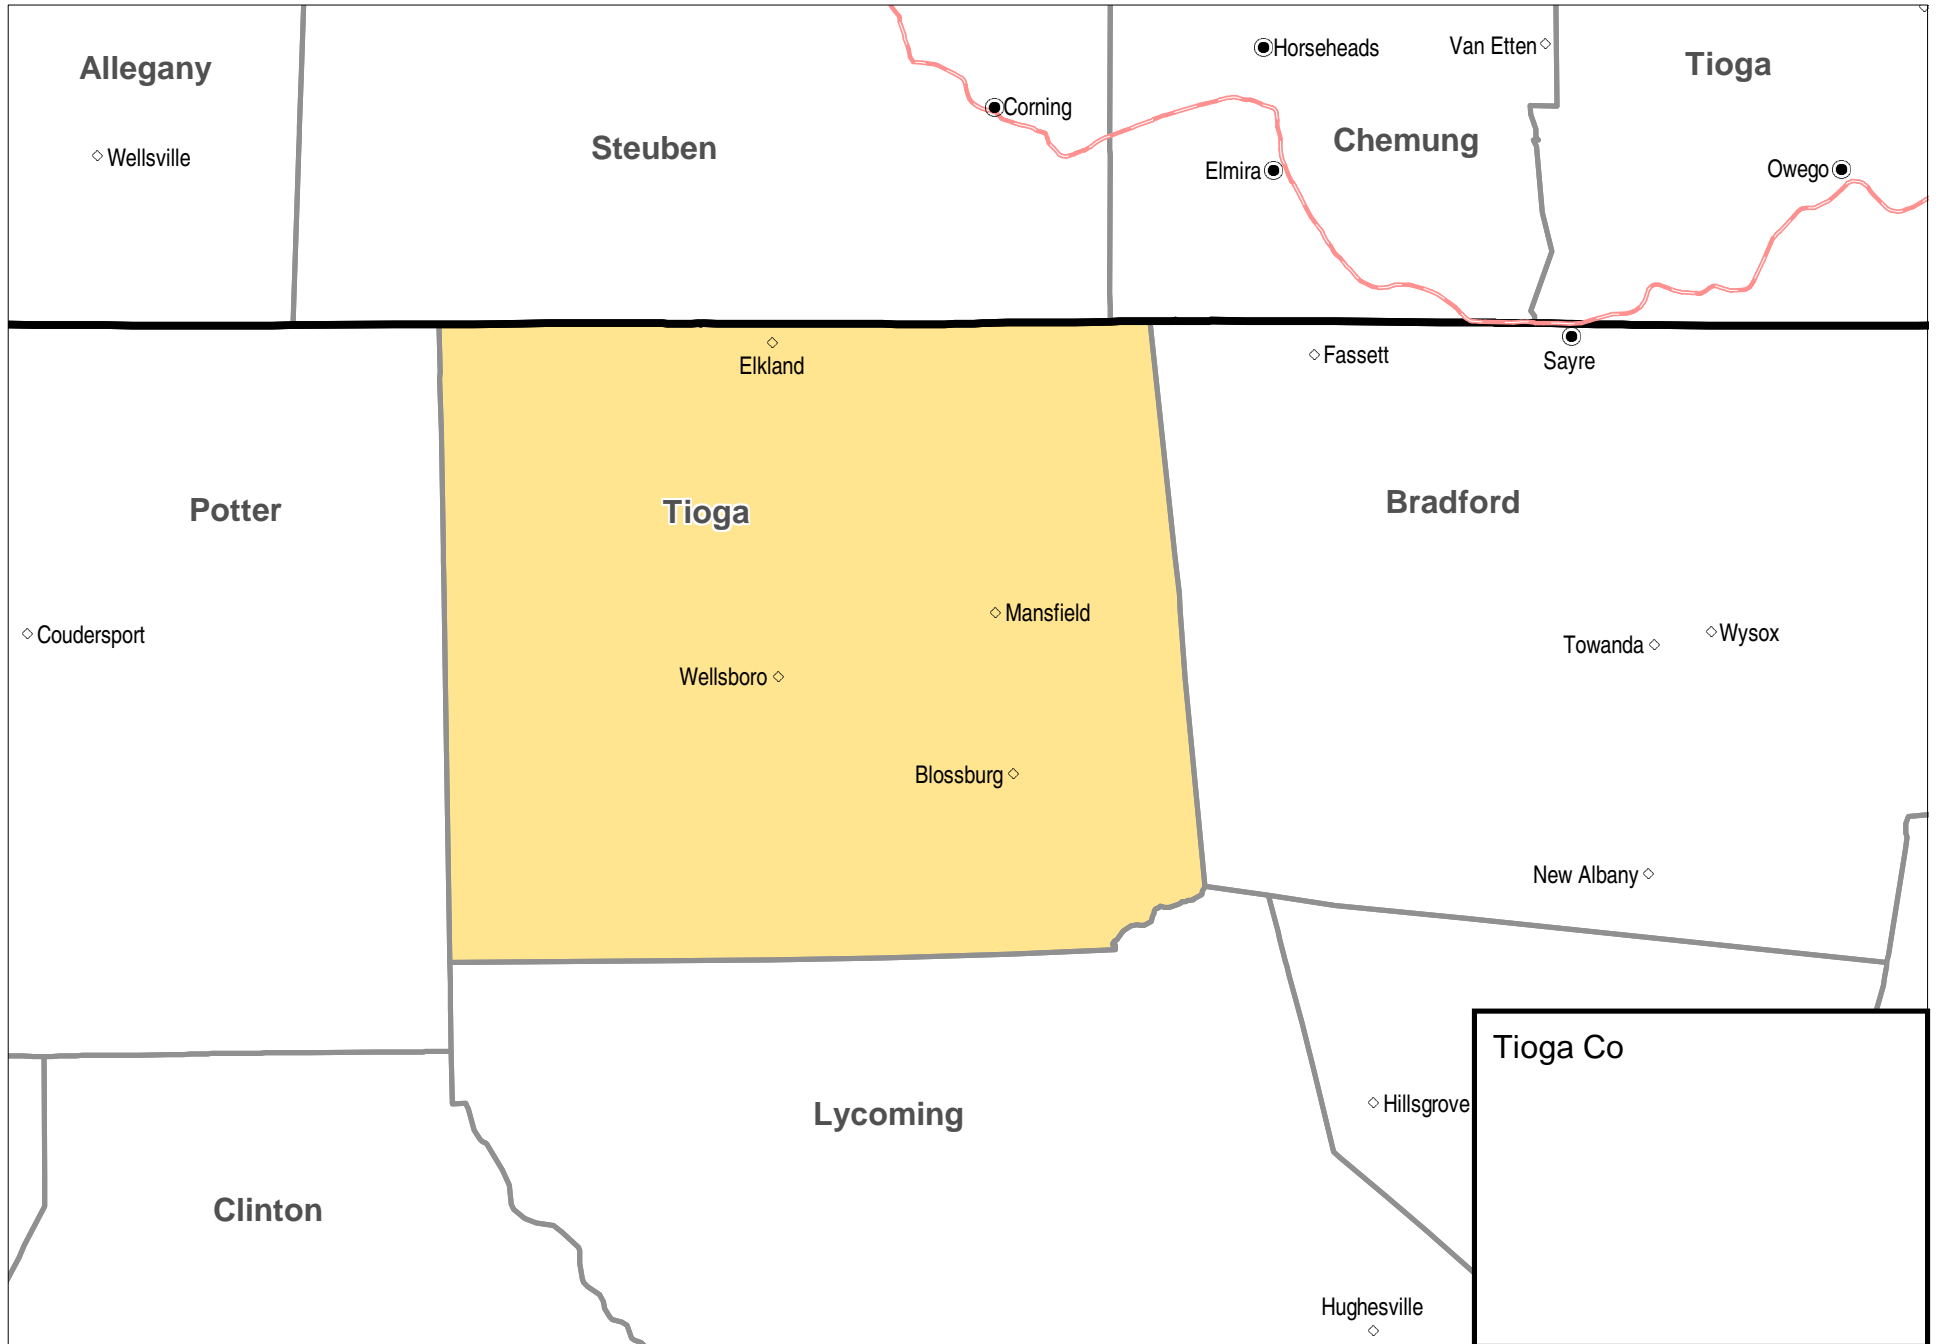

US EPA ARCHIVE DOCUMENT

Tioga Co., PA 8-hour Ozone Maintenance Area

Boundaries and locations are for illustrative purposes only. This is not a regulatory document.