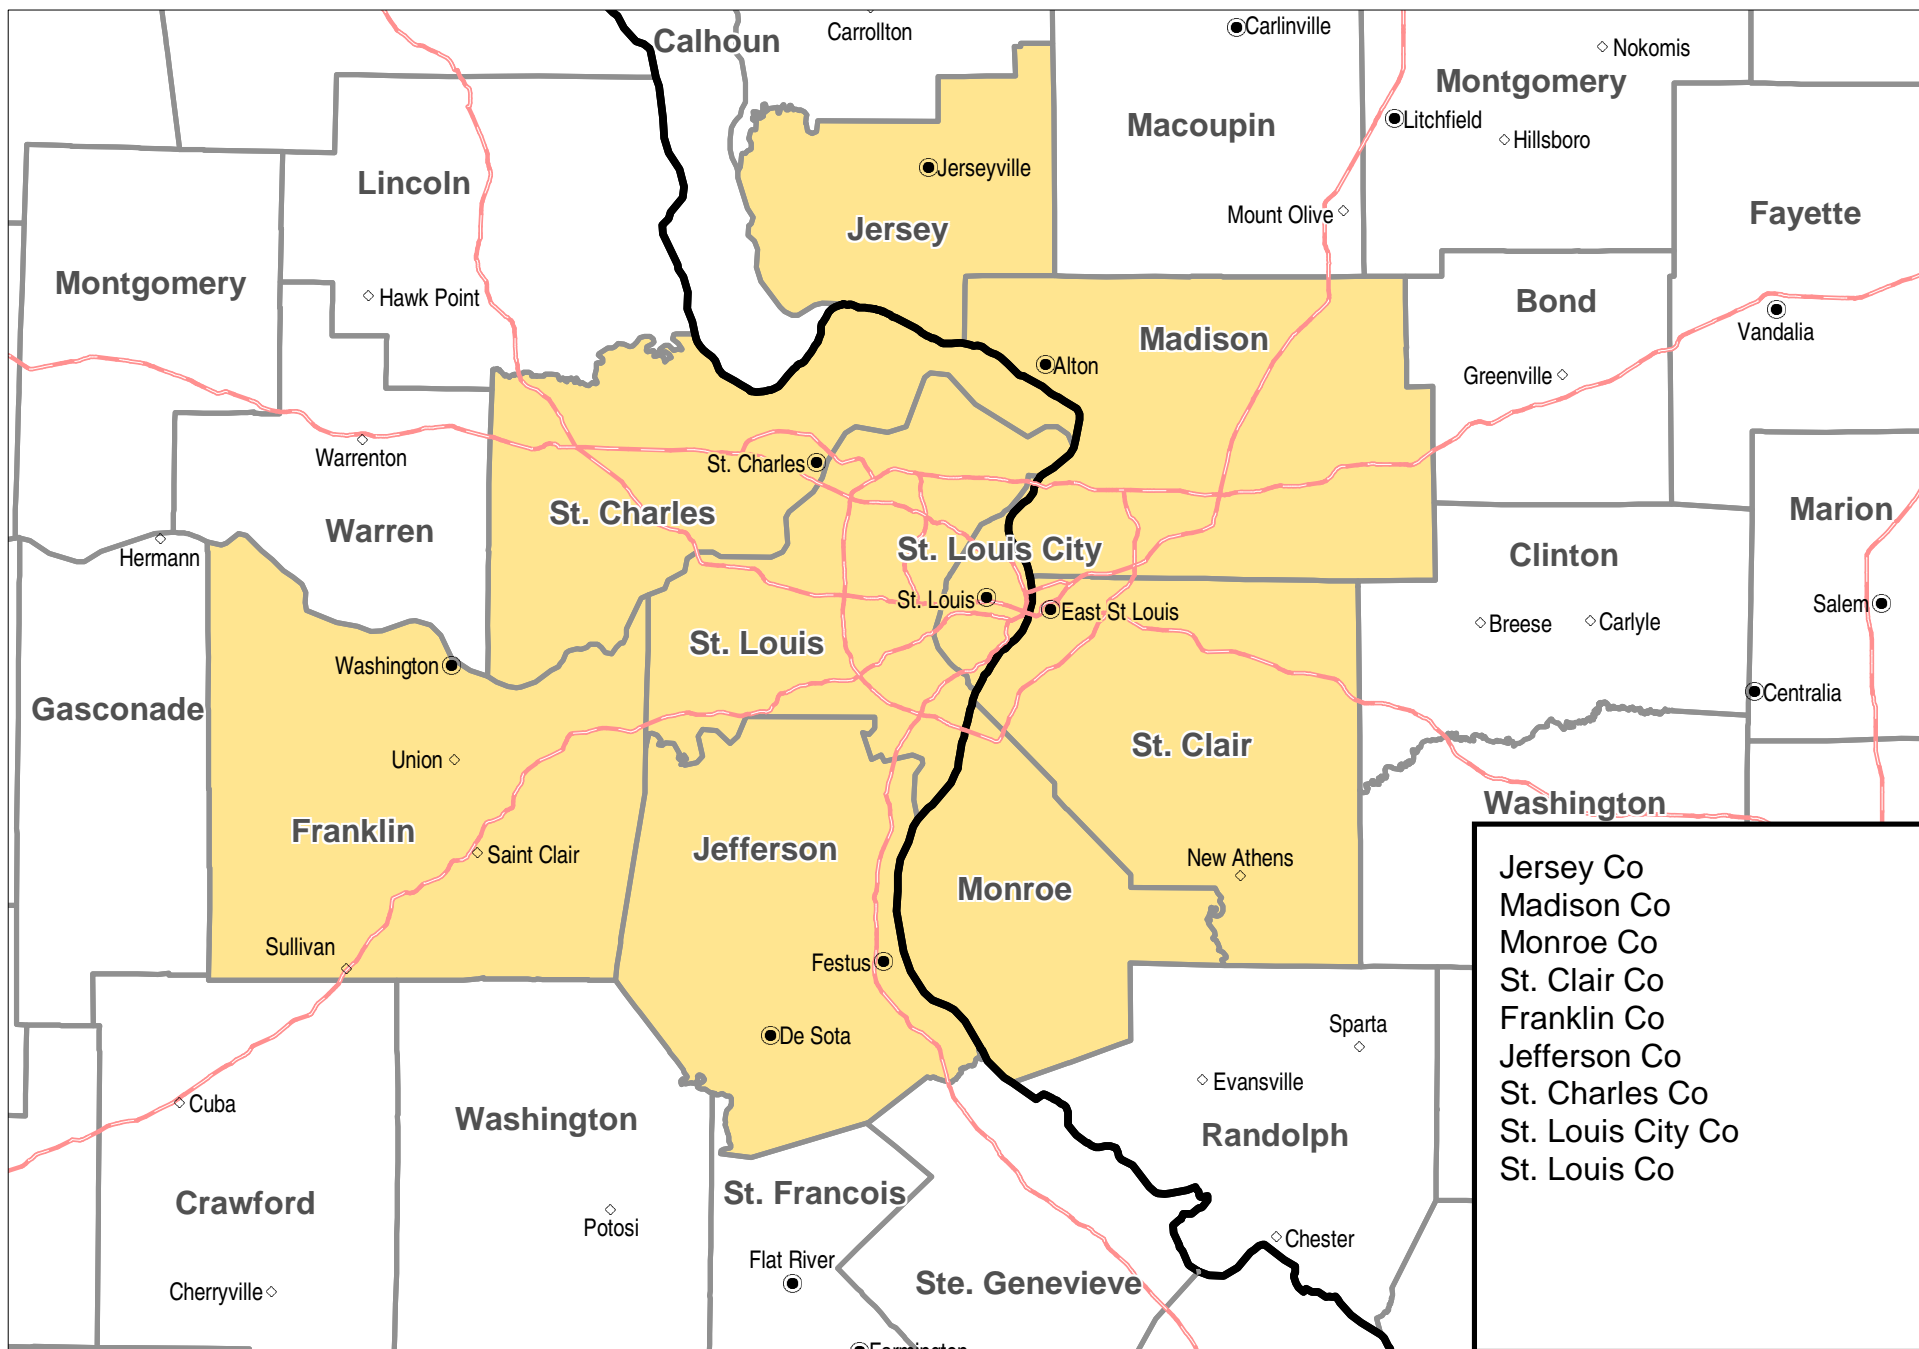

US EPA ARCHIVE DOCUMENT

St. Louis, MO-IL 8-hour Ozone Nonattainment Area

- Jersey Co
- Madison Co
- Monroe Co
- St. Clair Co
- Franklin Co
- Jefferson Co
- St. Charles Co
- St. Louis City Co
- St. Louis Co

Boundaries and locations are for illustrative purposes only. This is not a regulatory document.