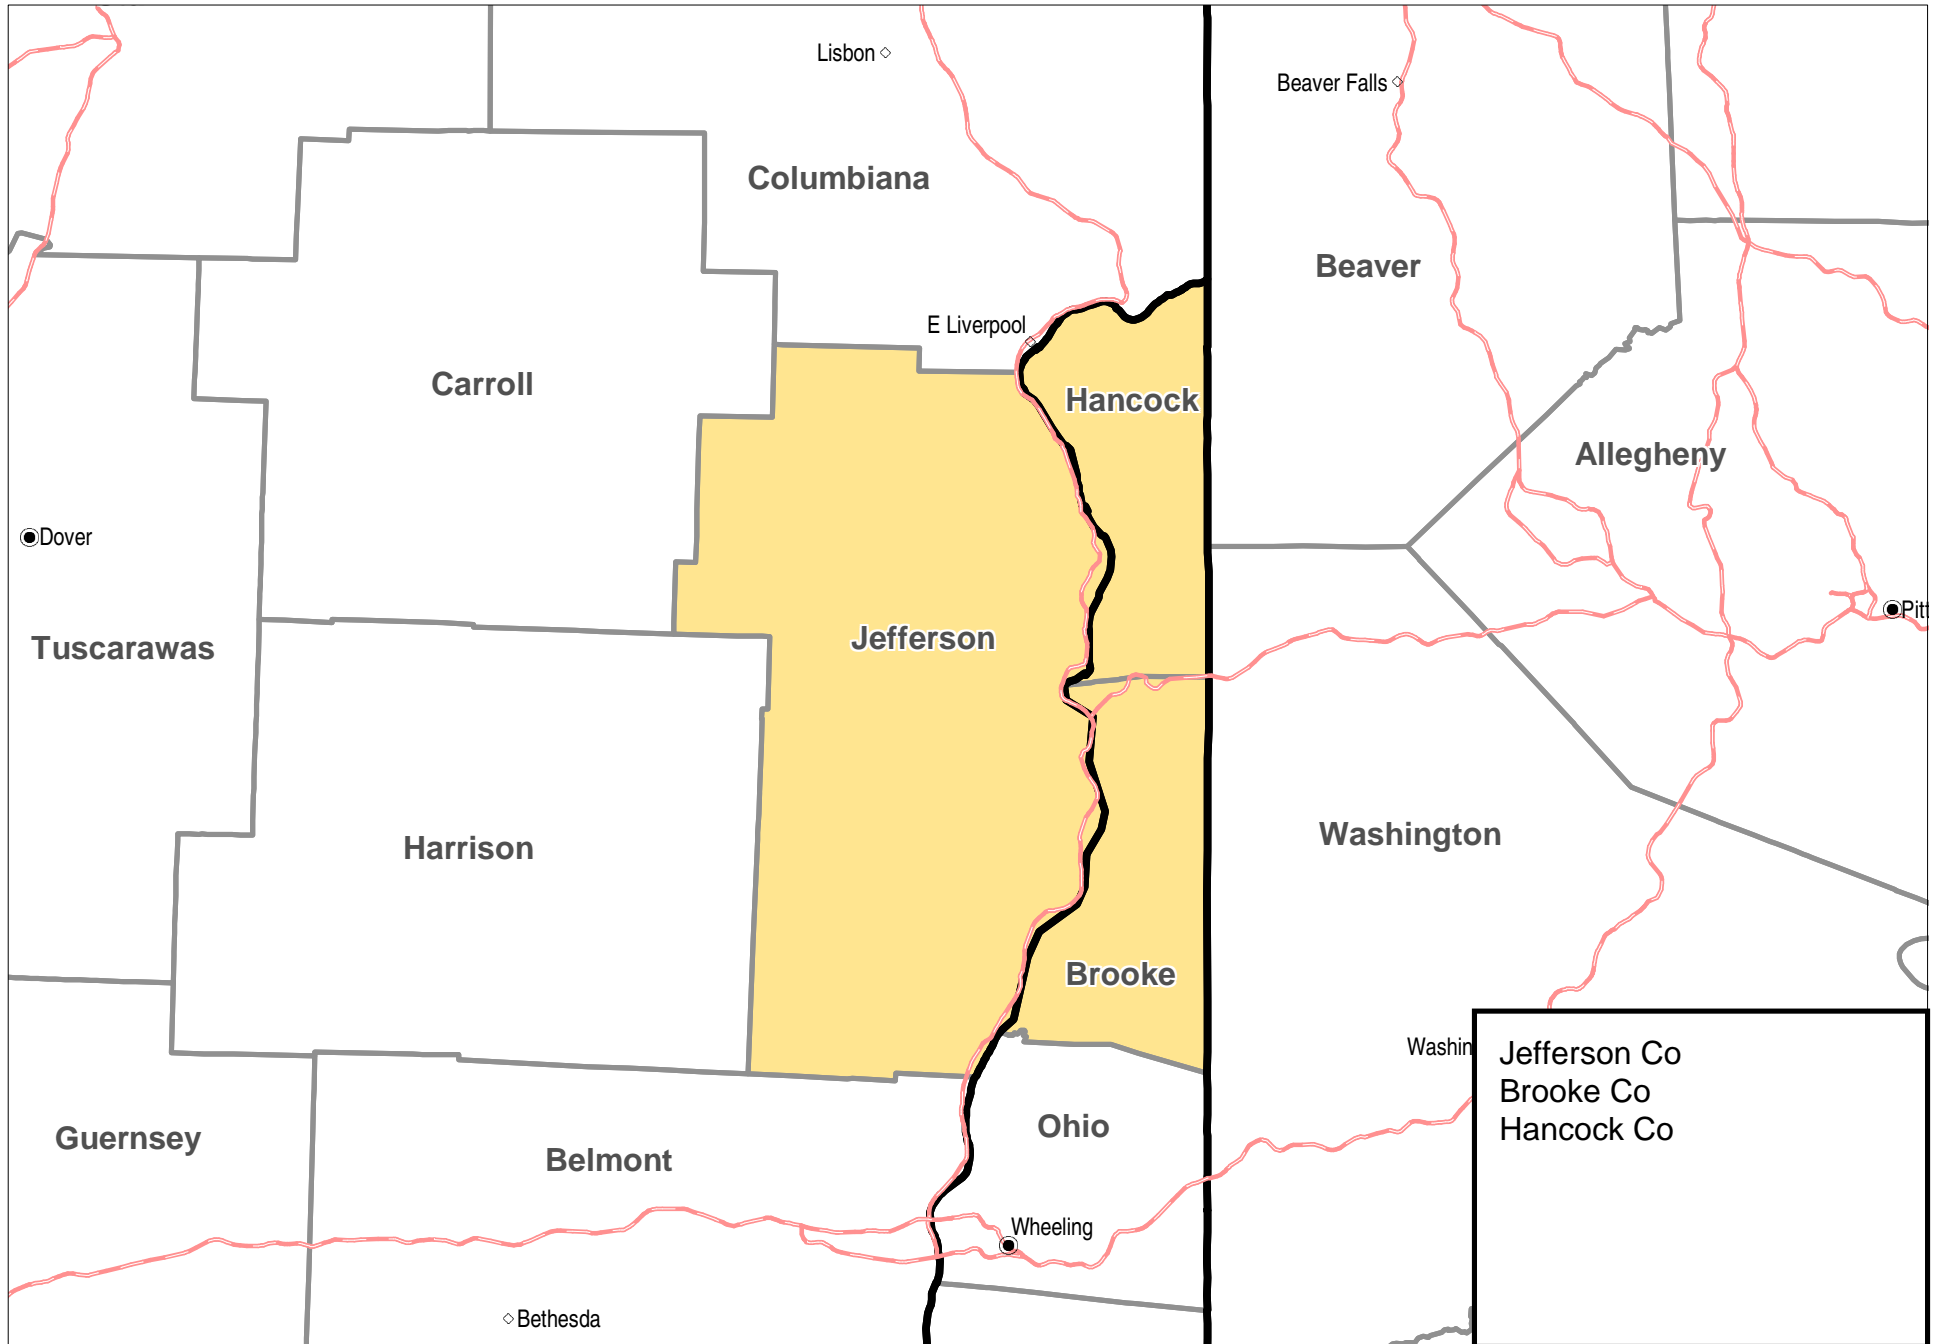

US EPA ARCHIVE DOCUMENT

# Steubenville-Weirton, OH-WV 8-hour Ozone Maintenance Area

Boundaries and locations are for illustrative purposes only. This is not a regulatory document.