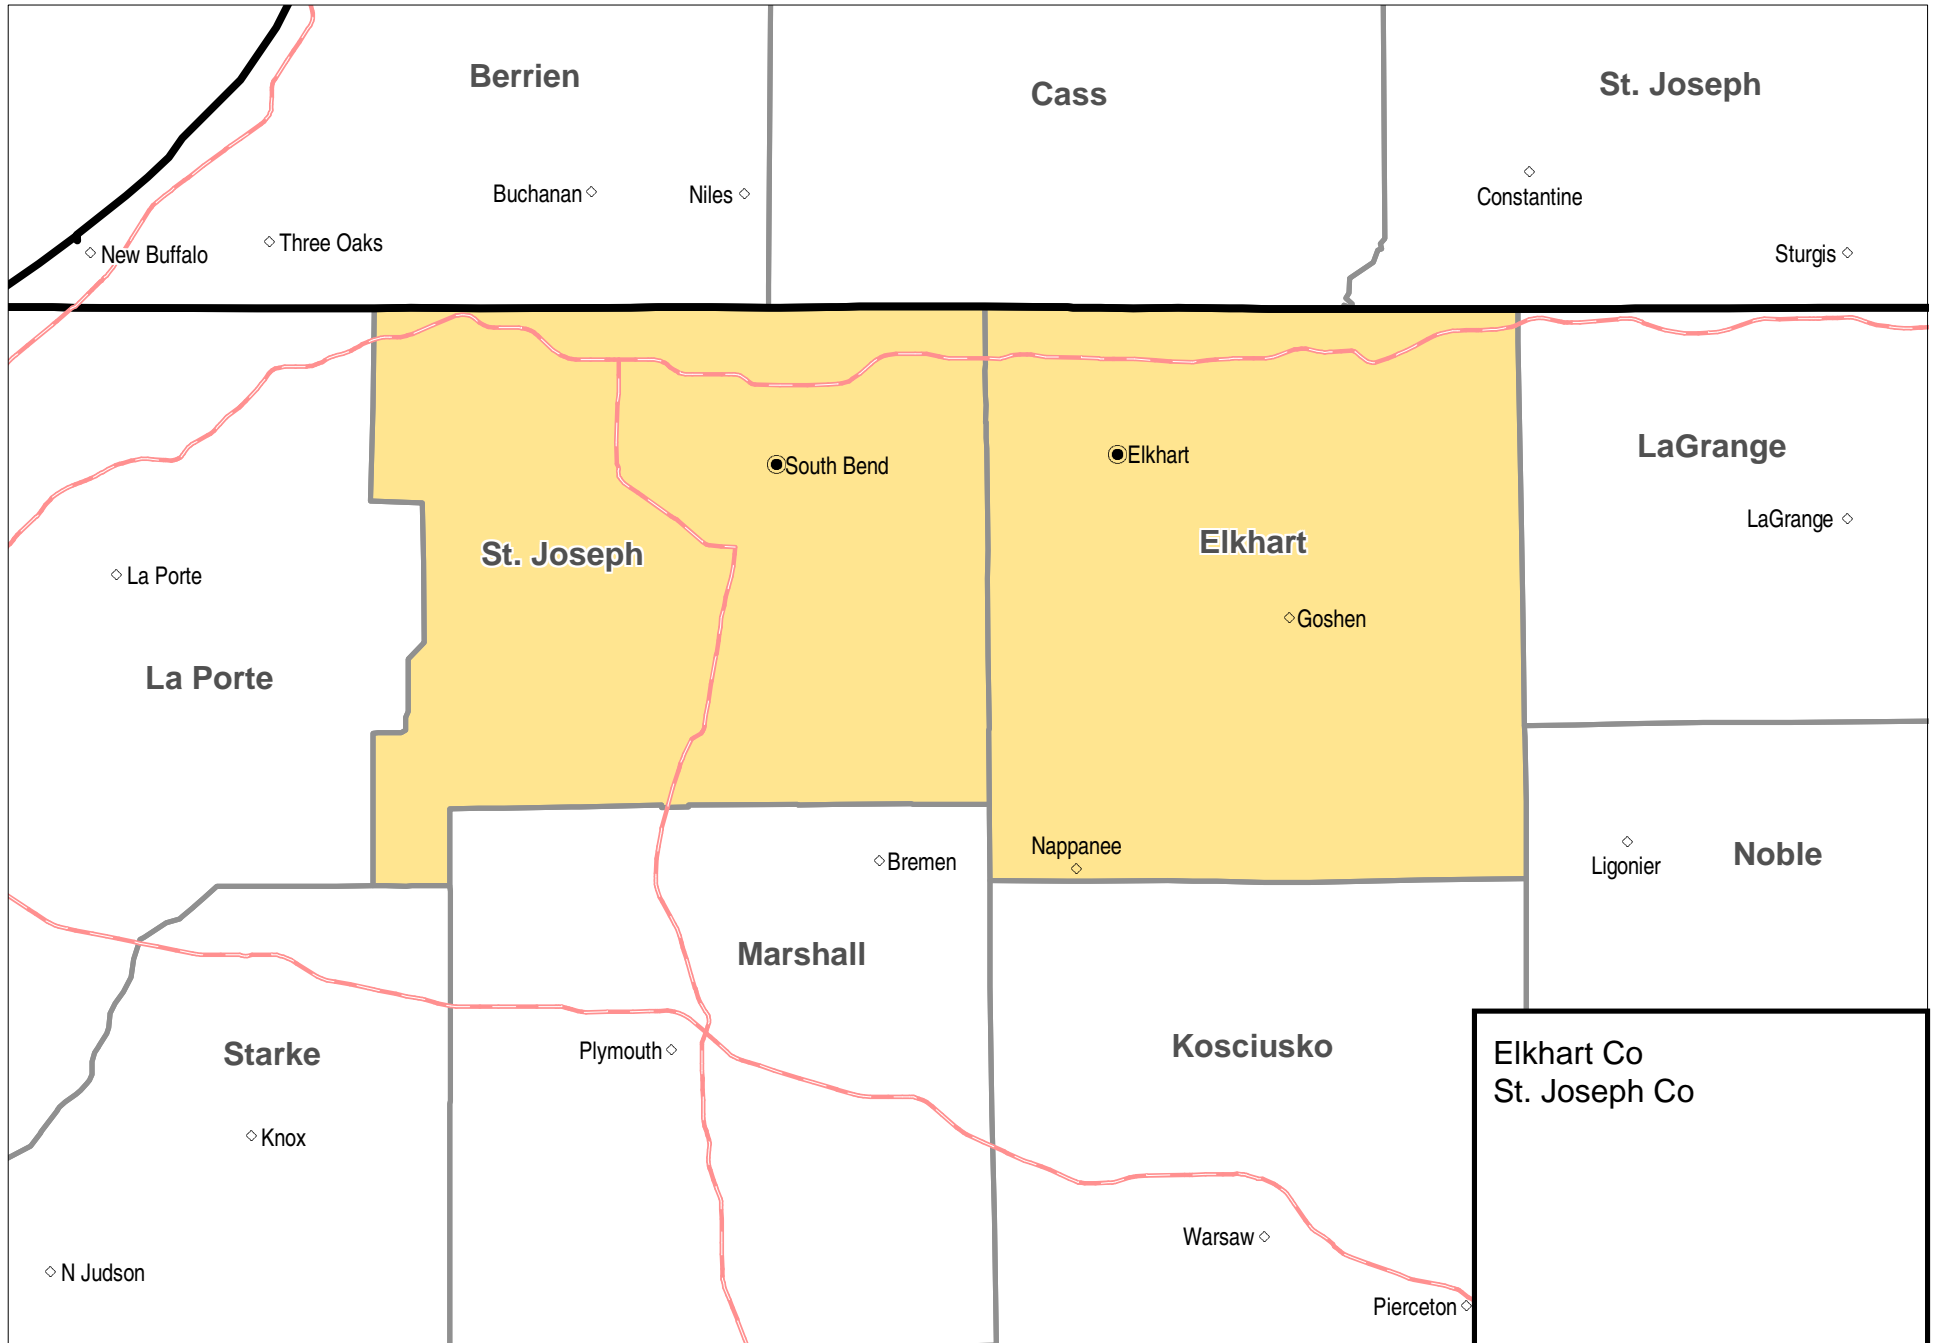

US EPA ARCHIVE DOCUMENT

South Bend-Elkhart, IN 8-hour Ozone Maintenance Area

Boundaries and locations are for illustrative purposes only. This is not a regulatory document.