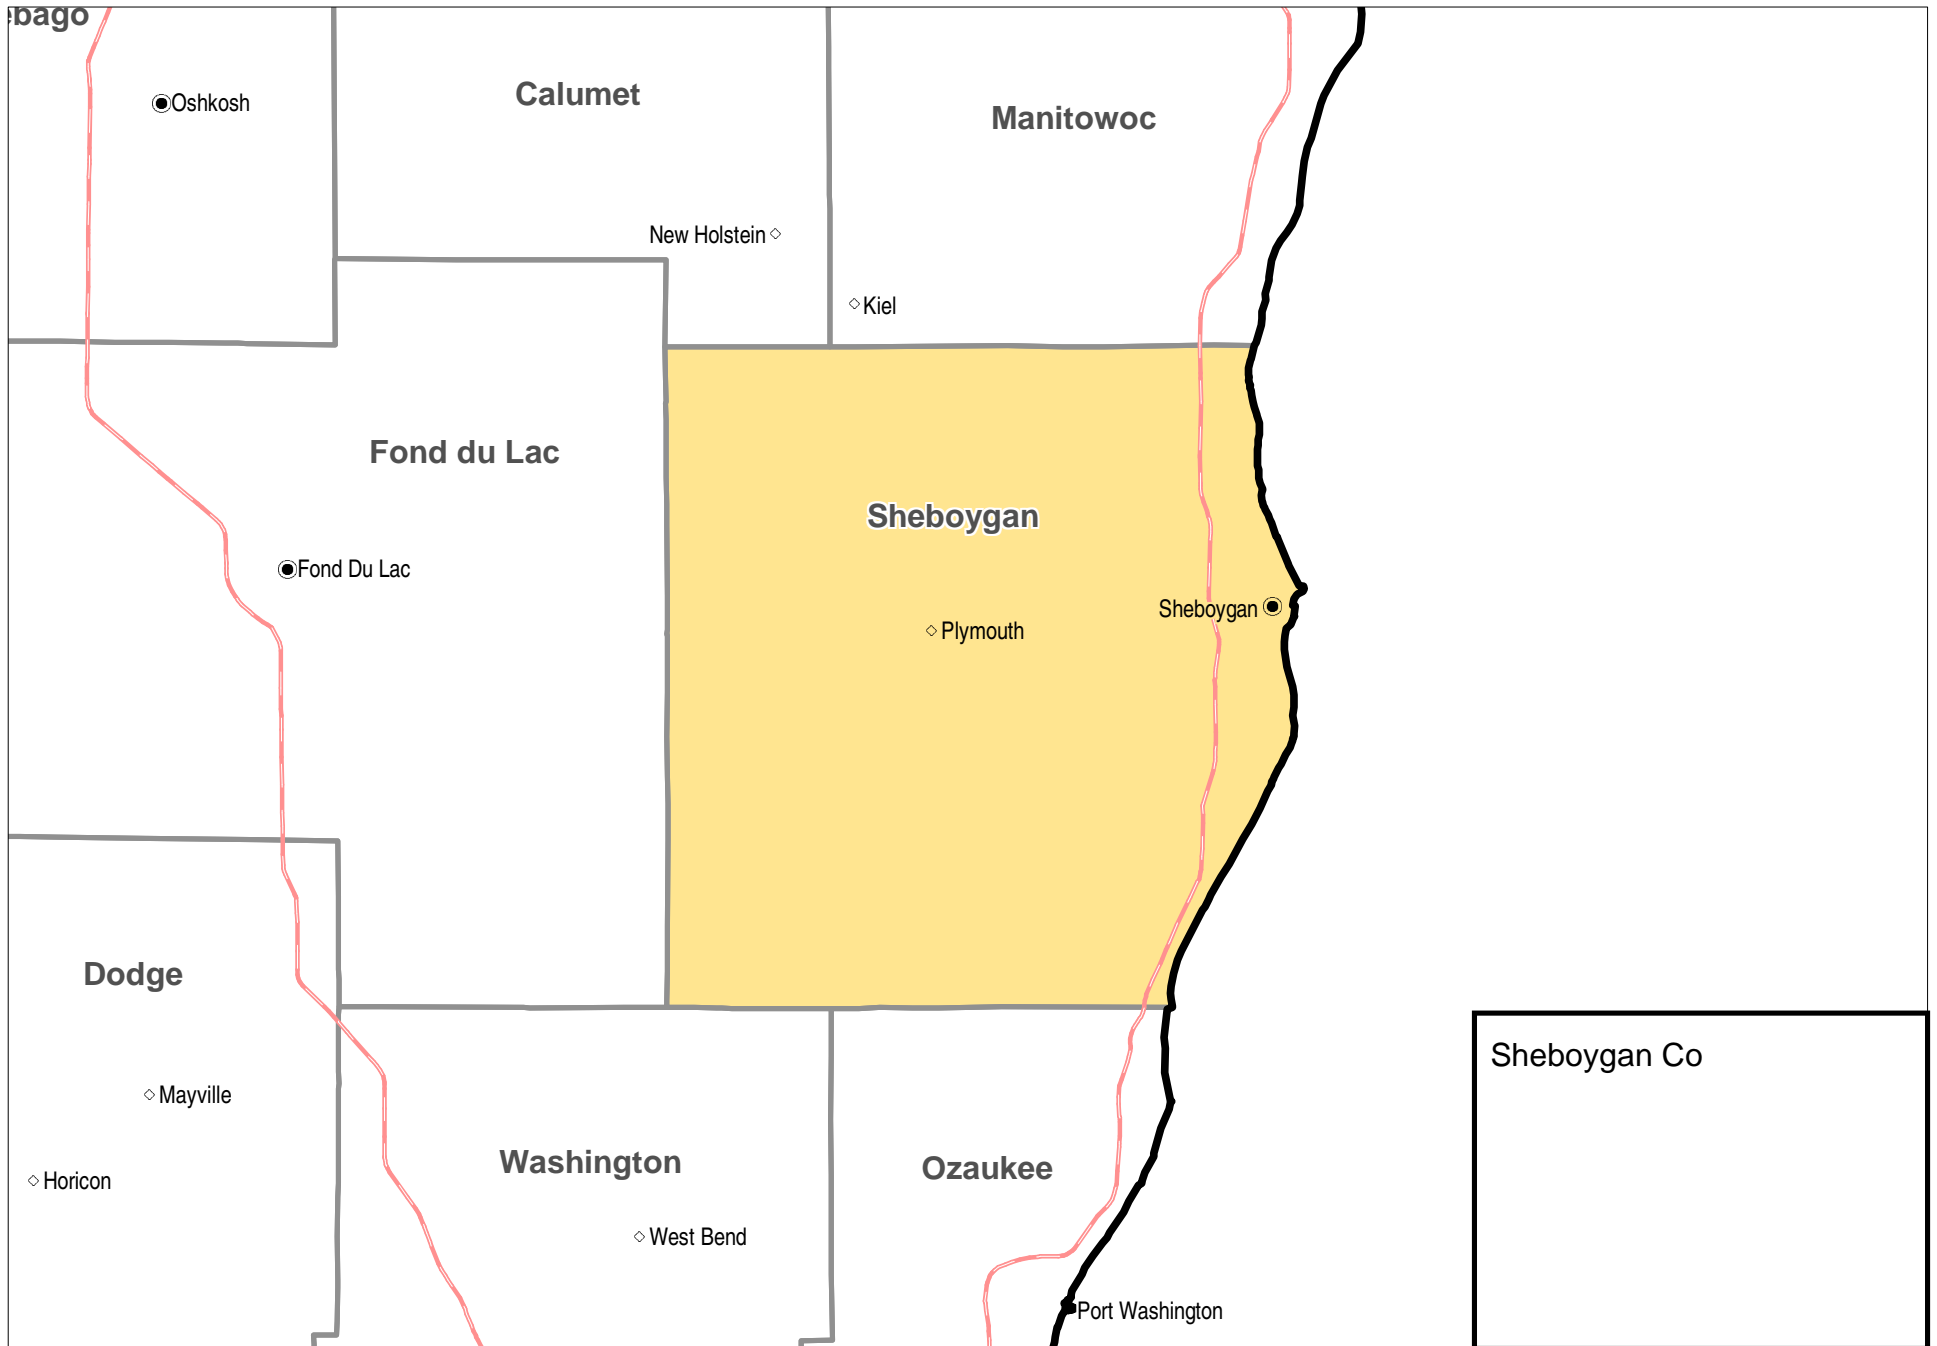

# Sheboygan, WI 8-hour Ozone Nonattainment Area

Boundaries and locations are for illustrative purposes only. This is not a regulatory document.