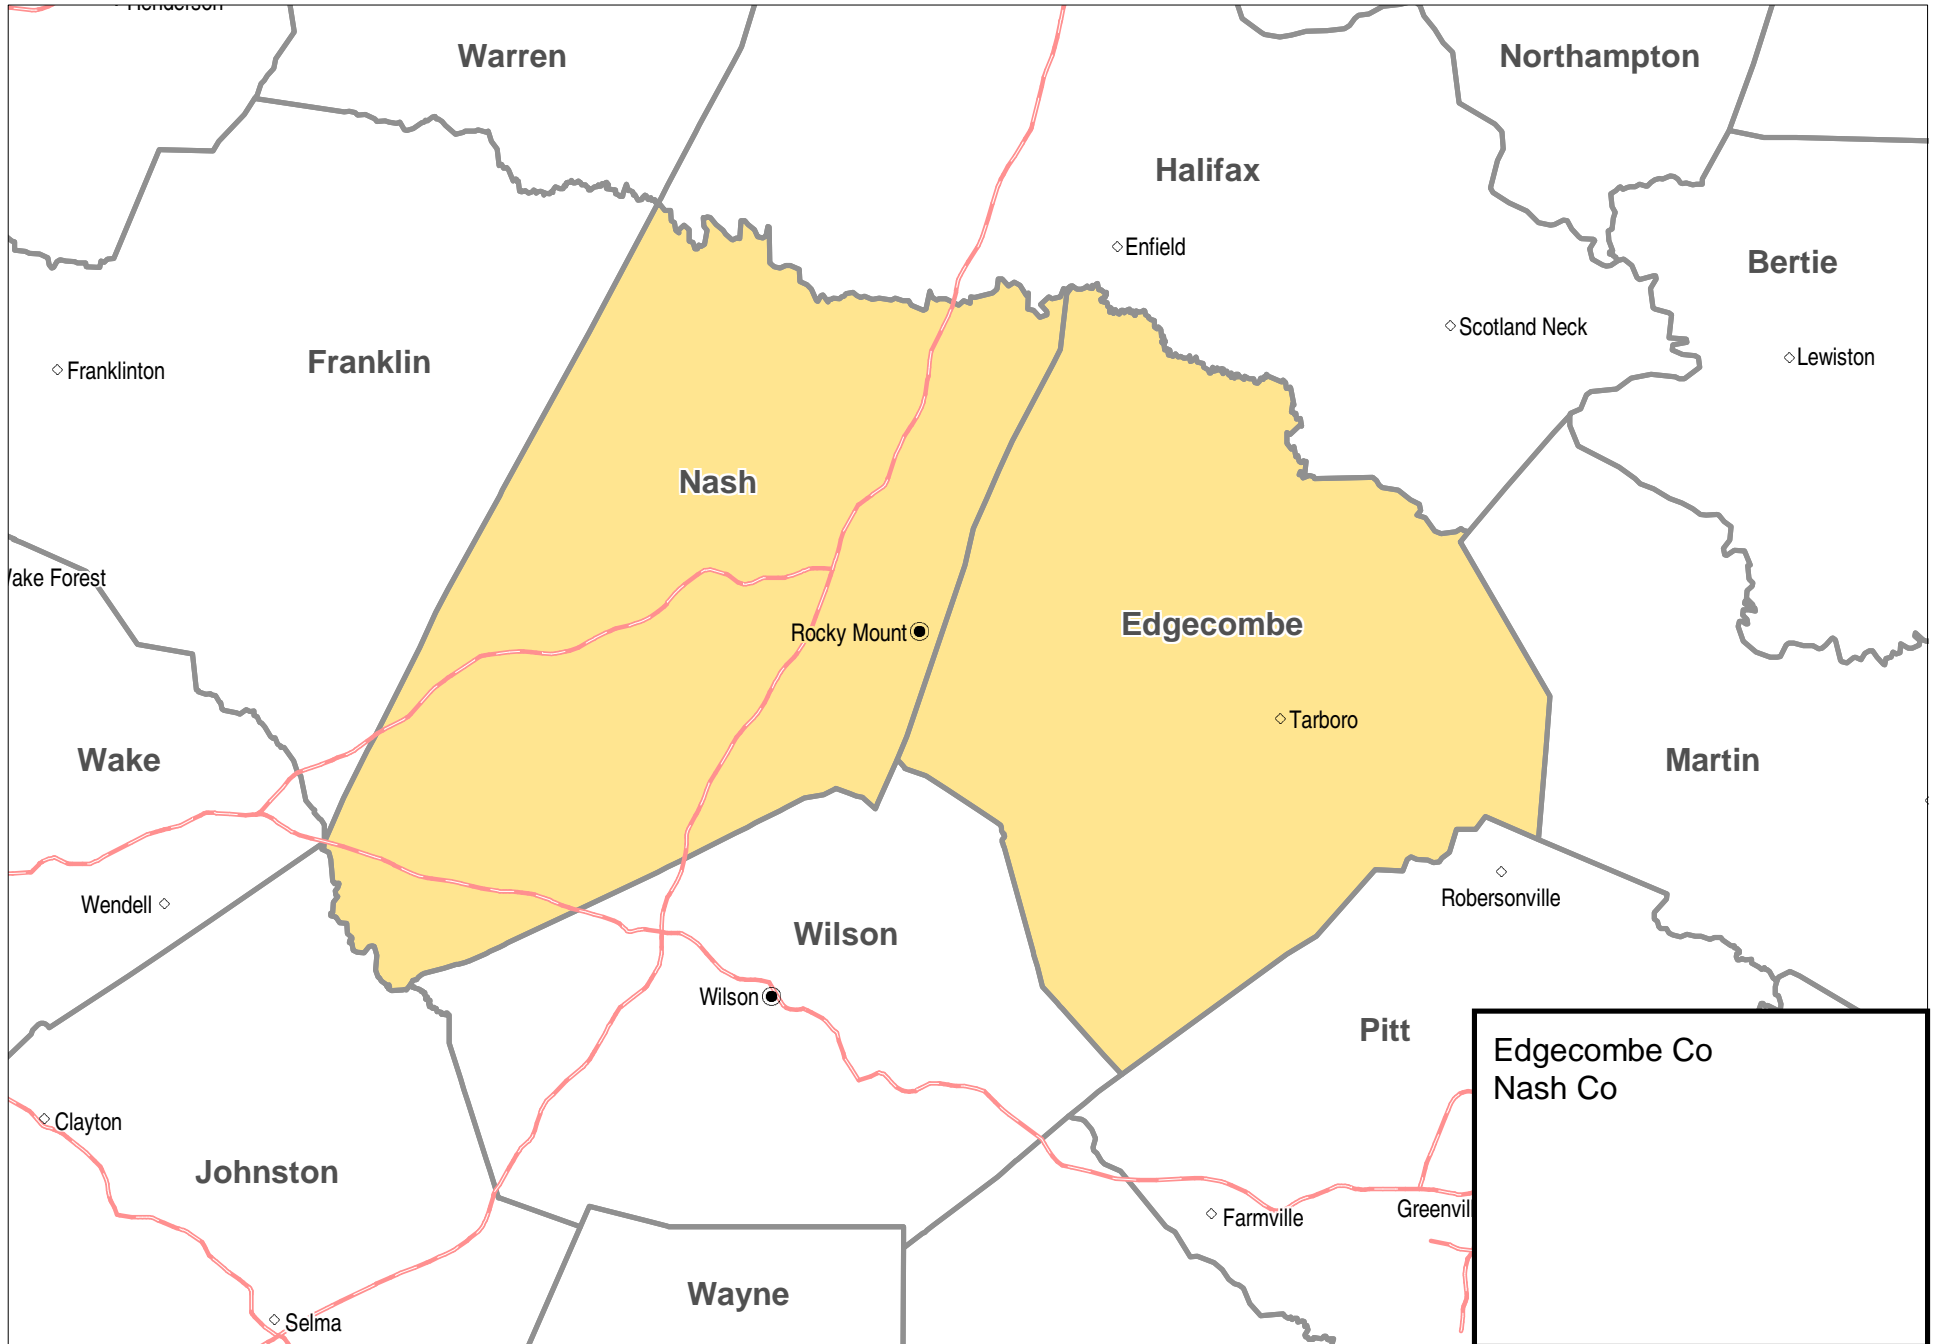

US EPA ARCHIVE DOCUMENT

Rocky Mount, NC 8-hour Ozone Maintenance Area

Edgecombe Co
Nash Co

Boundaries and locations are for illustrative purposes only. This is not a regulatory document.