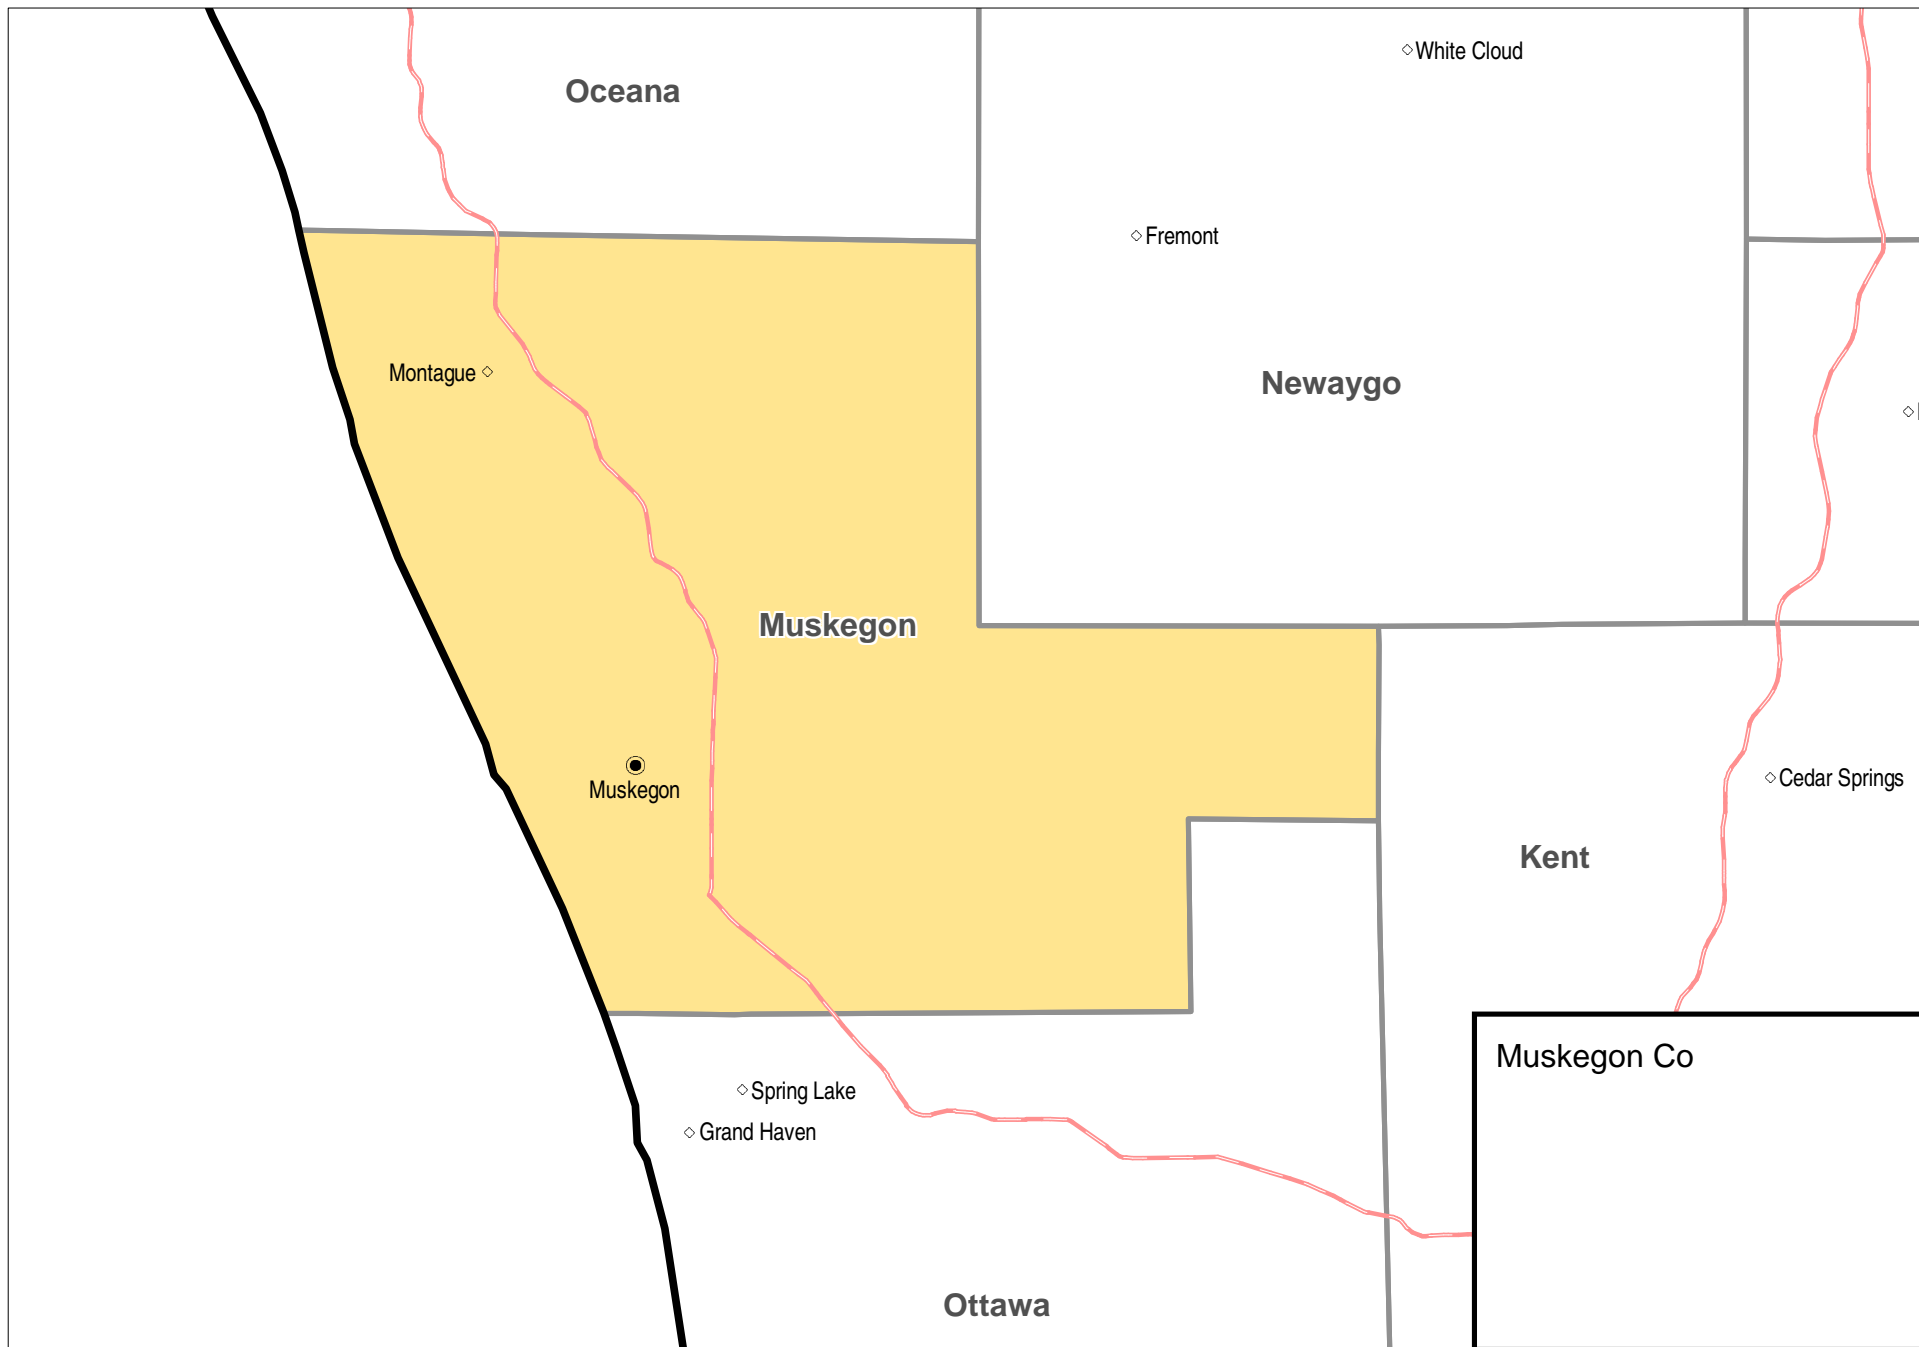

# Muskegon, MI 8-hour Ozone Maintenance Area

Boundaries and locations are for illustrative purposes only. This is not a regulatory document.