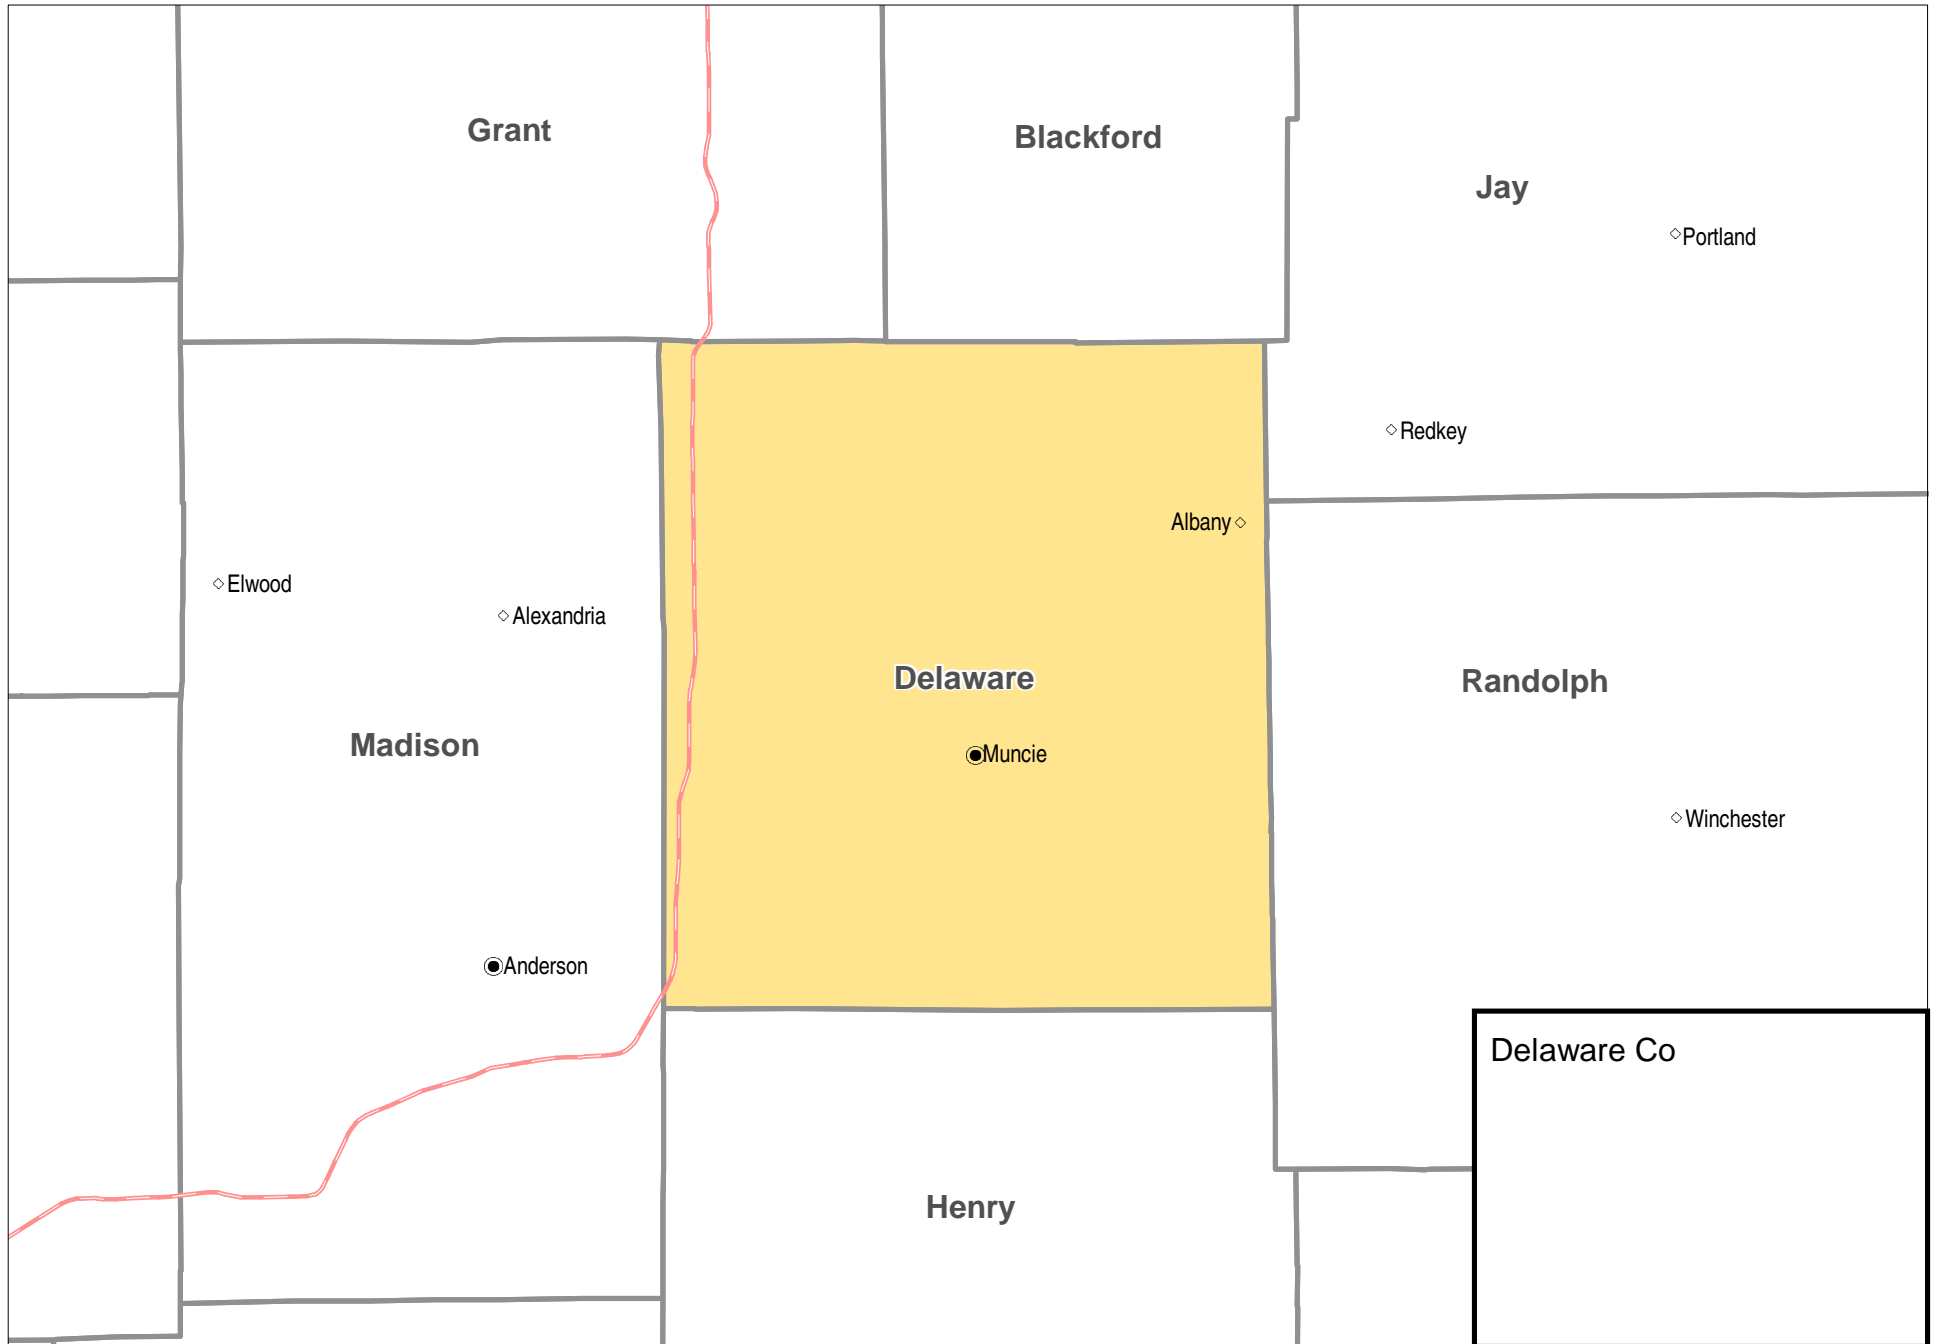

US EPA ARCHIVE DOCUMENT

Muncie, IN 8-hour Ozone Maintenance Area

Boundaries and locations are for illustrative purposes only. This is not a regulatory document.