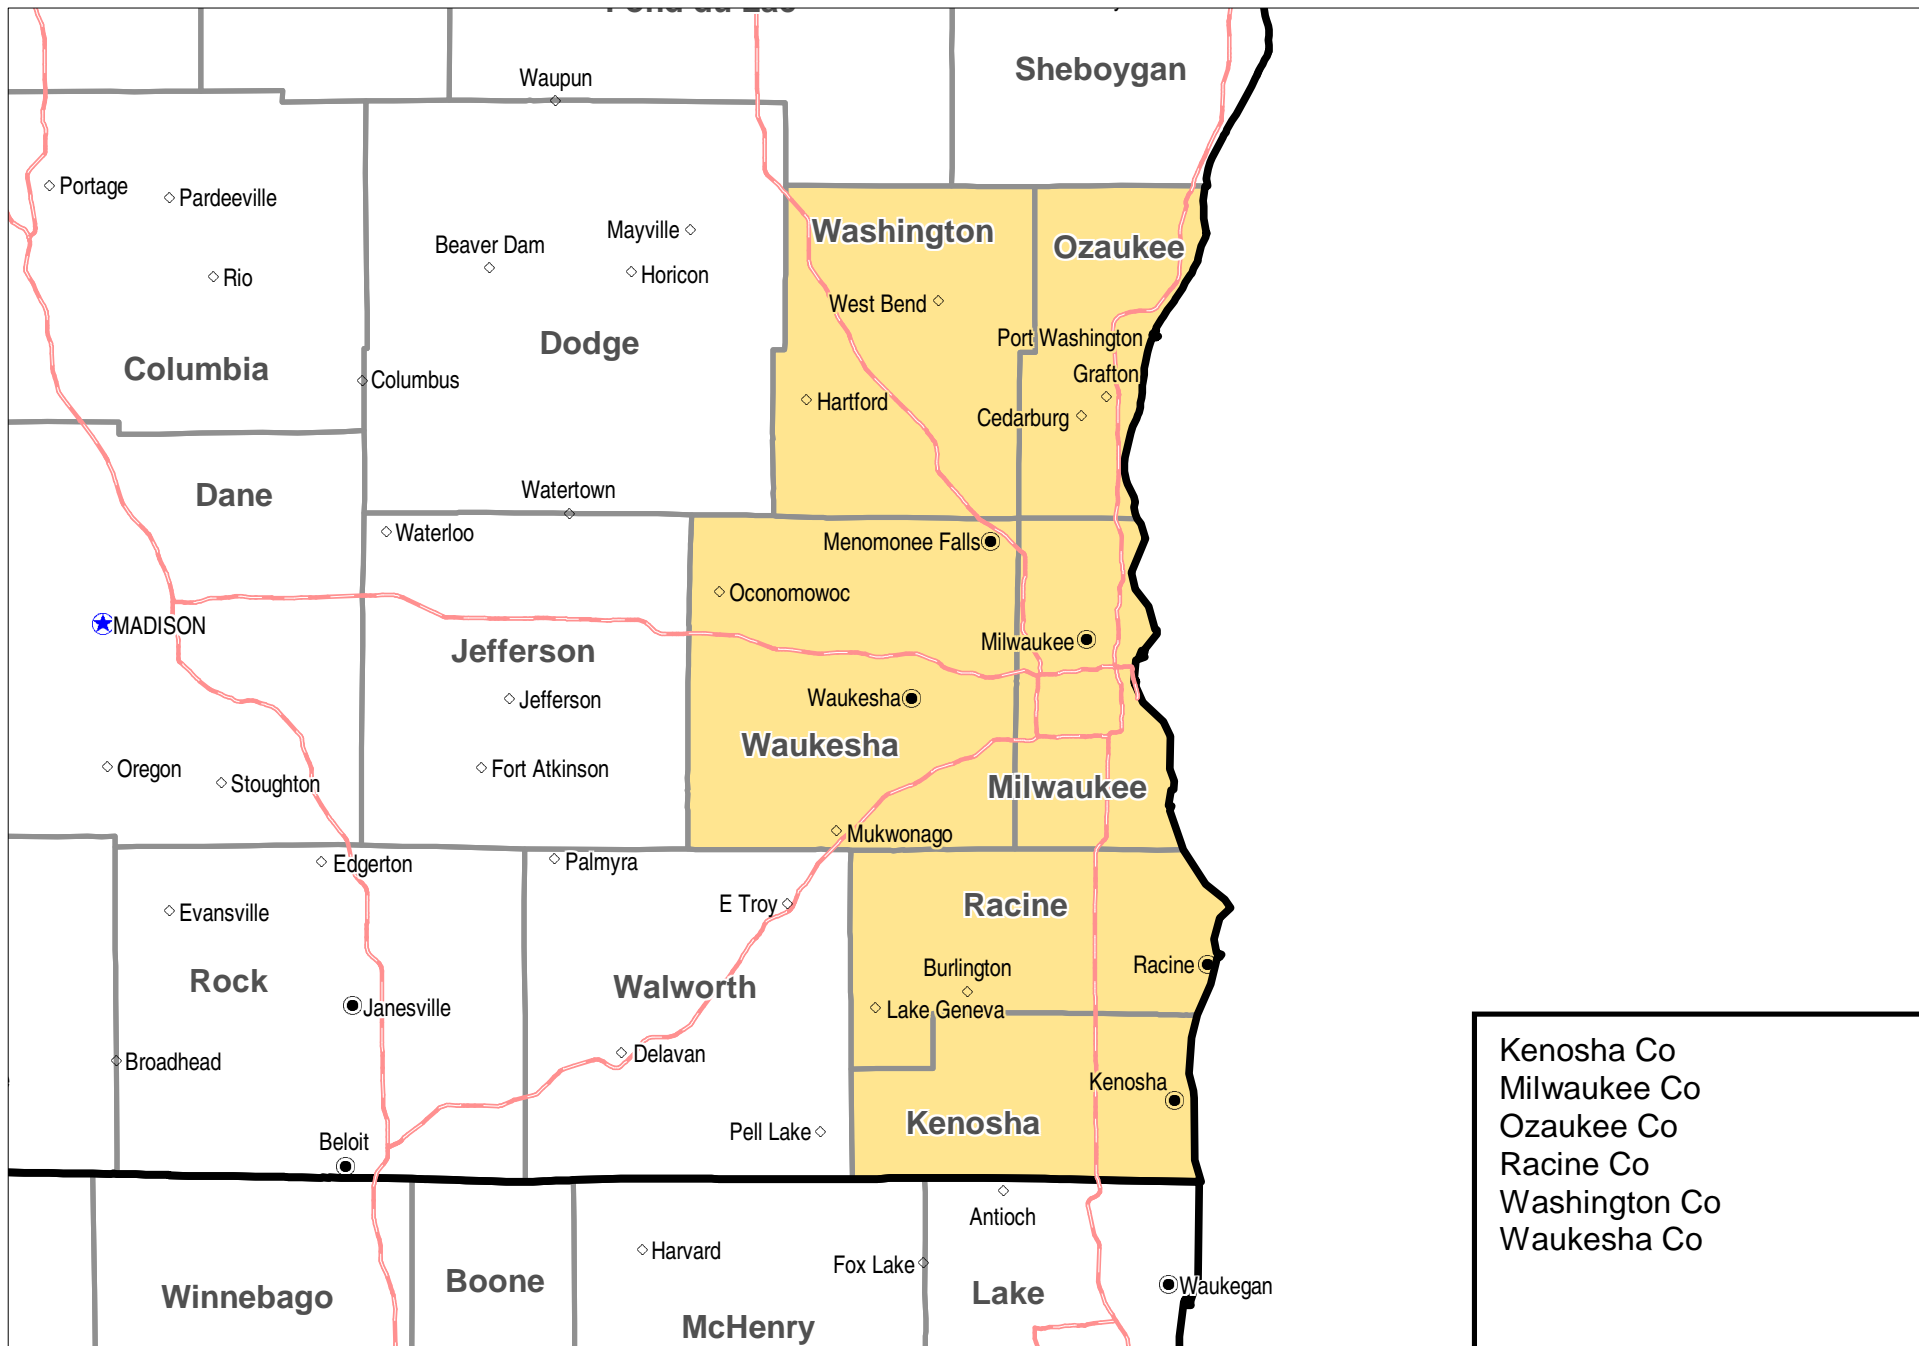

# Milwaukee-Racine, WI 8-hour Ozone Nonattainment Area

Kenosha Co  
Milwaukee Co  
Ozaukee Co  
Racine Co  
Washington Co  
Waukesha Co

Boundaries and locations are for illustrative purposes only. This is not a regulatory document.