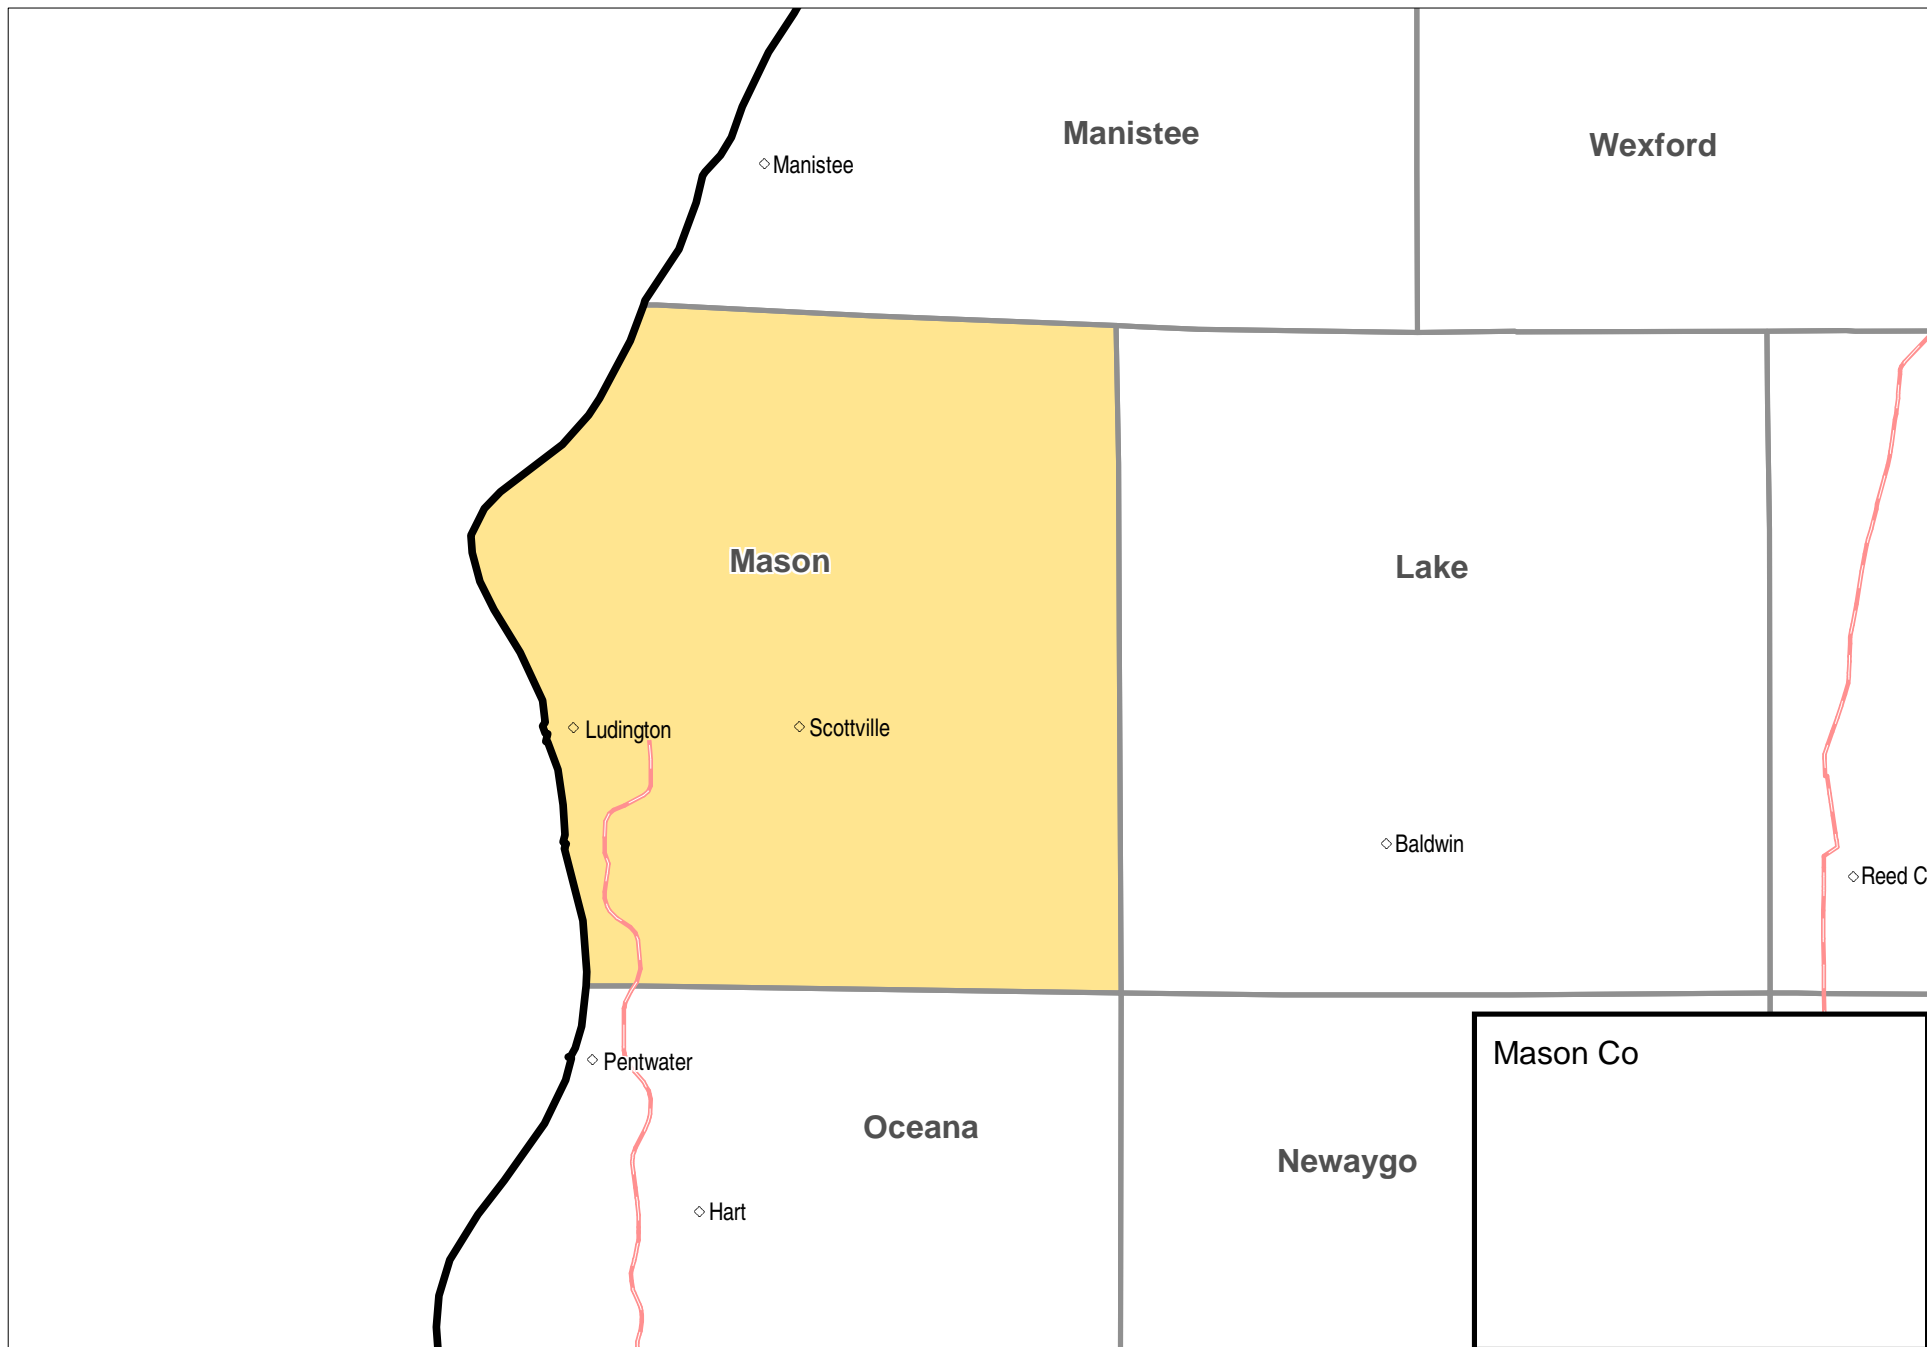

# Mason Co., MI 8-hour Ozone Maintenance Area

Boundaries and locations are for illustrative purposes only. This is not a regulatory document.