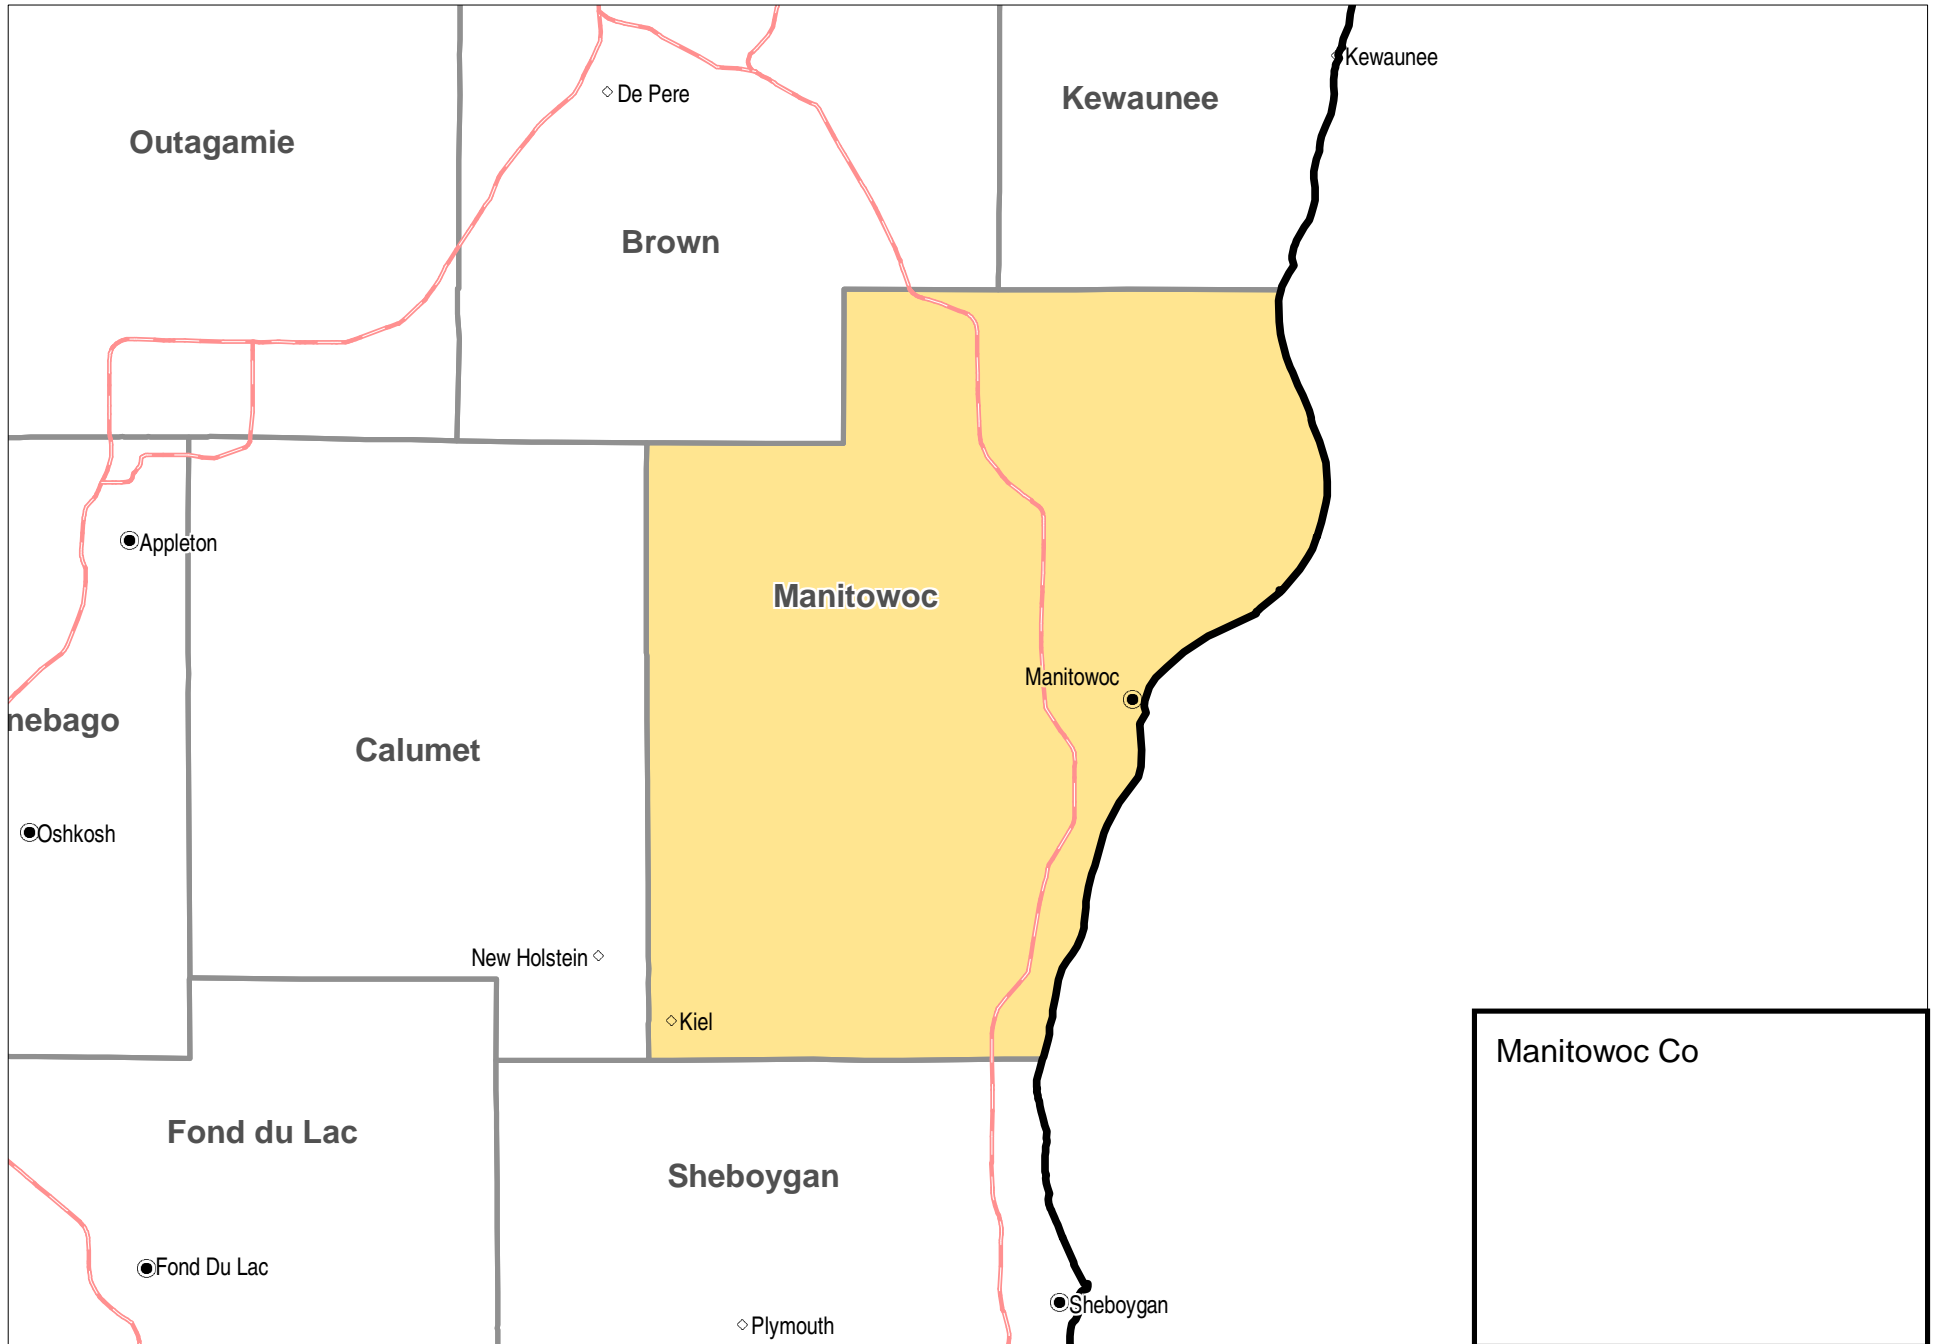

# Manitowoc County, WI 8-hour Ozone Nonattainment Area

Boundaries and locations are for illustrative purposes only. This is not a regulatory document.