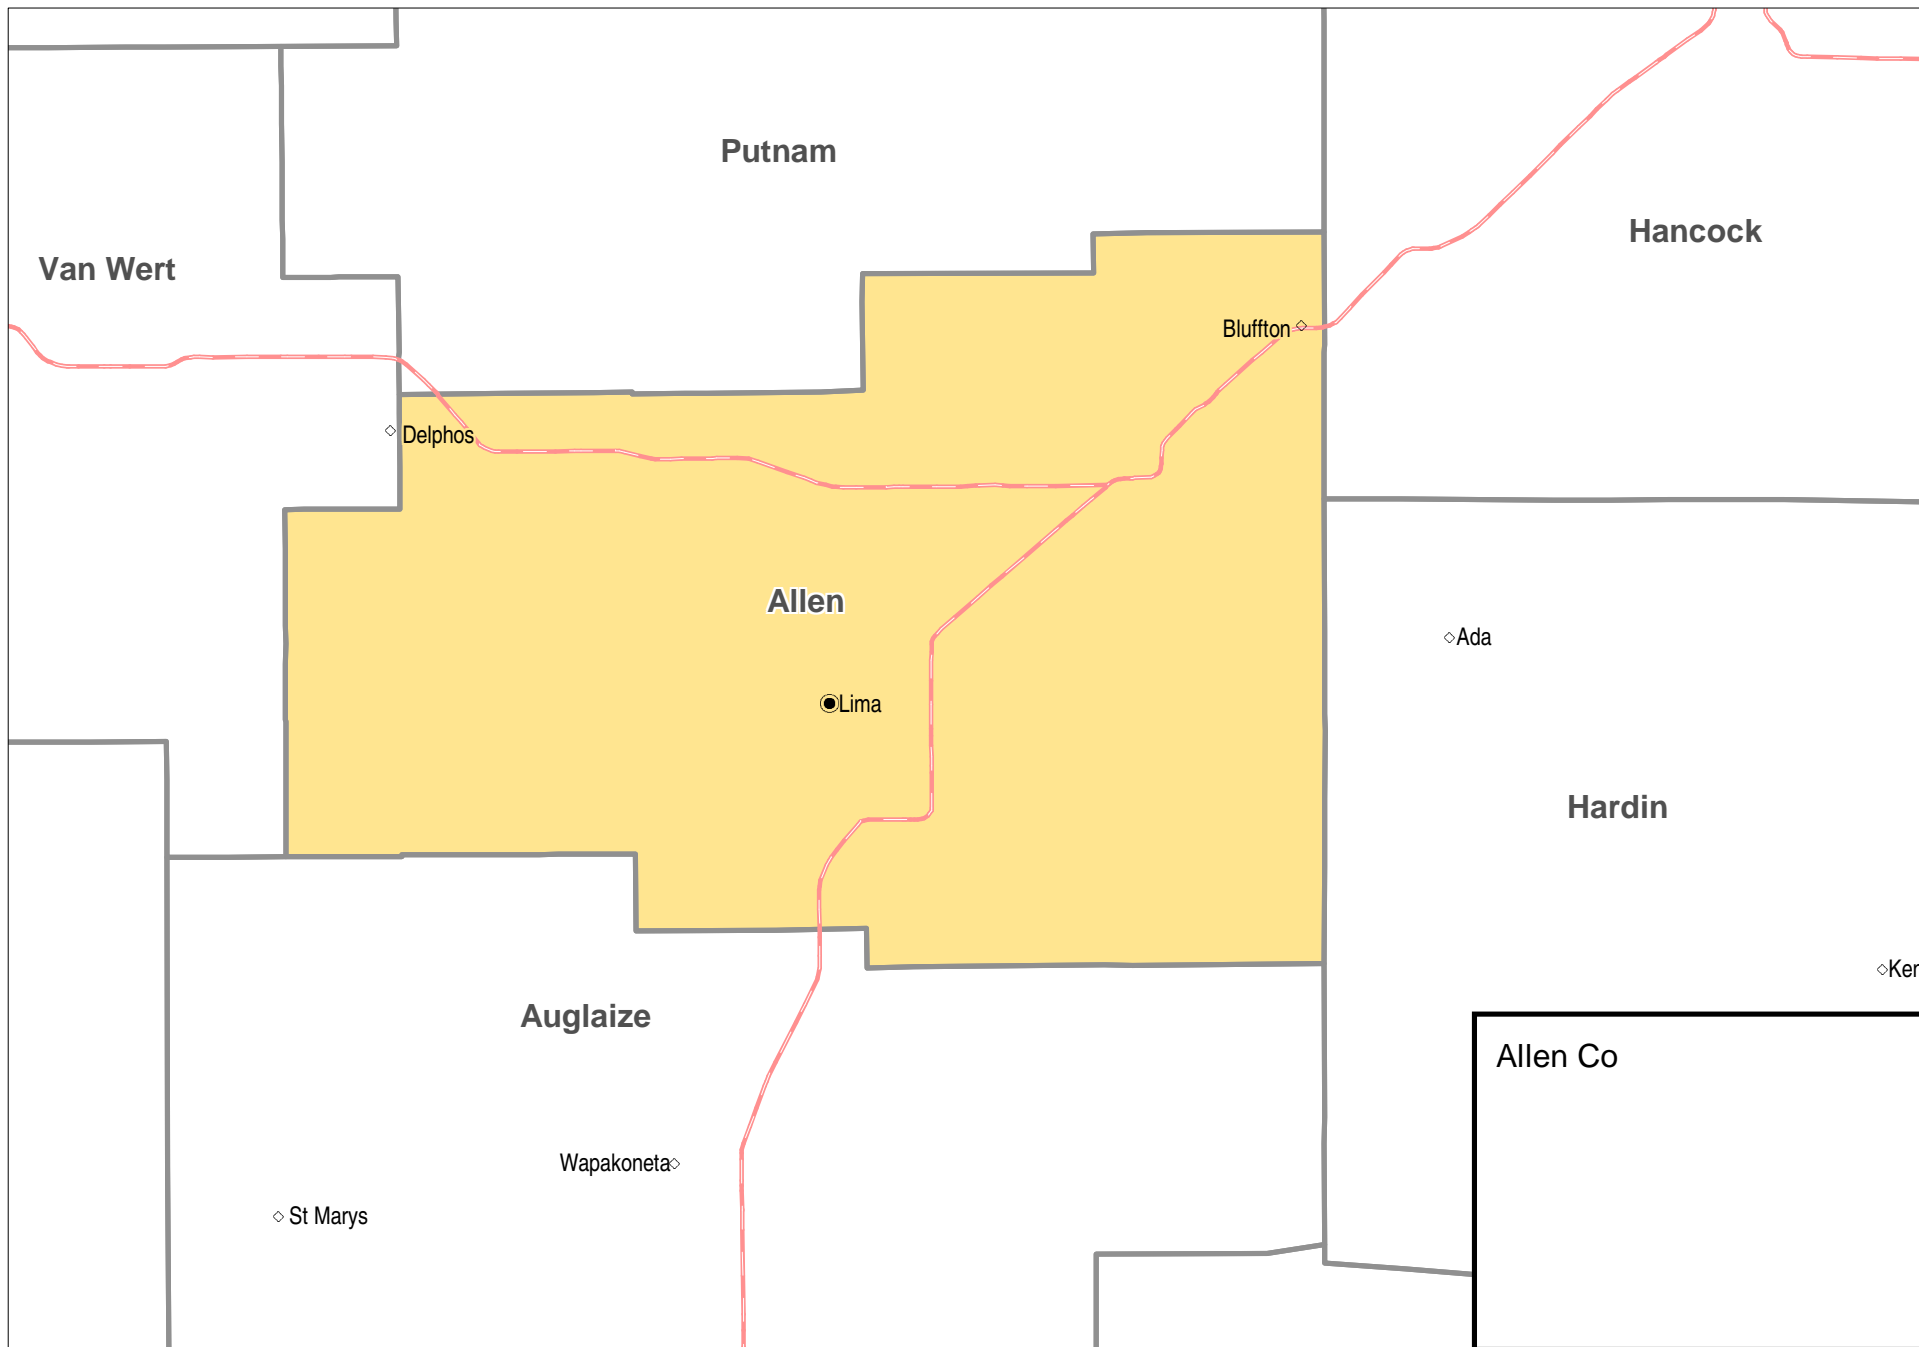

US EPA ARCHIVE DOCUMENT

Lima, OH 8-hour Ozone Maintenance Area

Boundaries and locations are for illustrative purposes only. This is not a regulatory document.