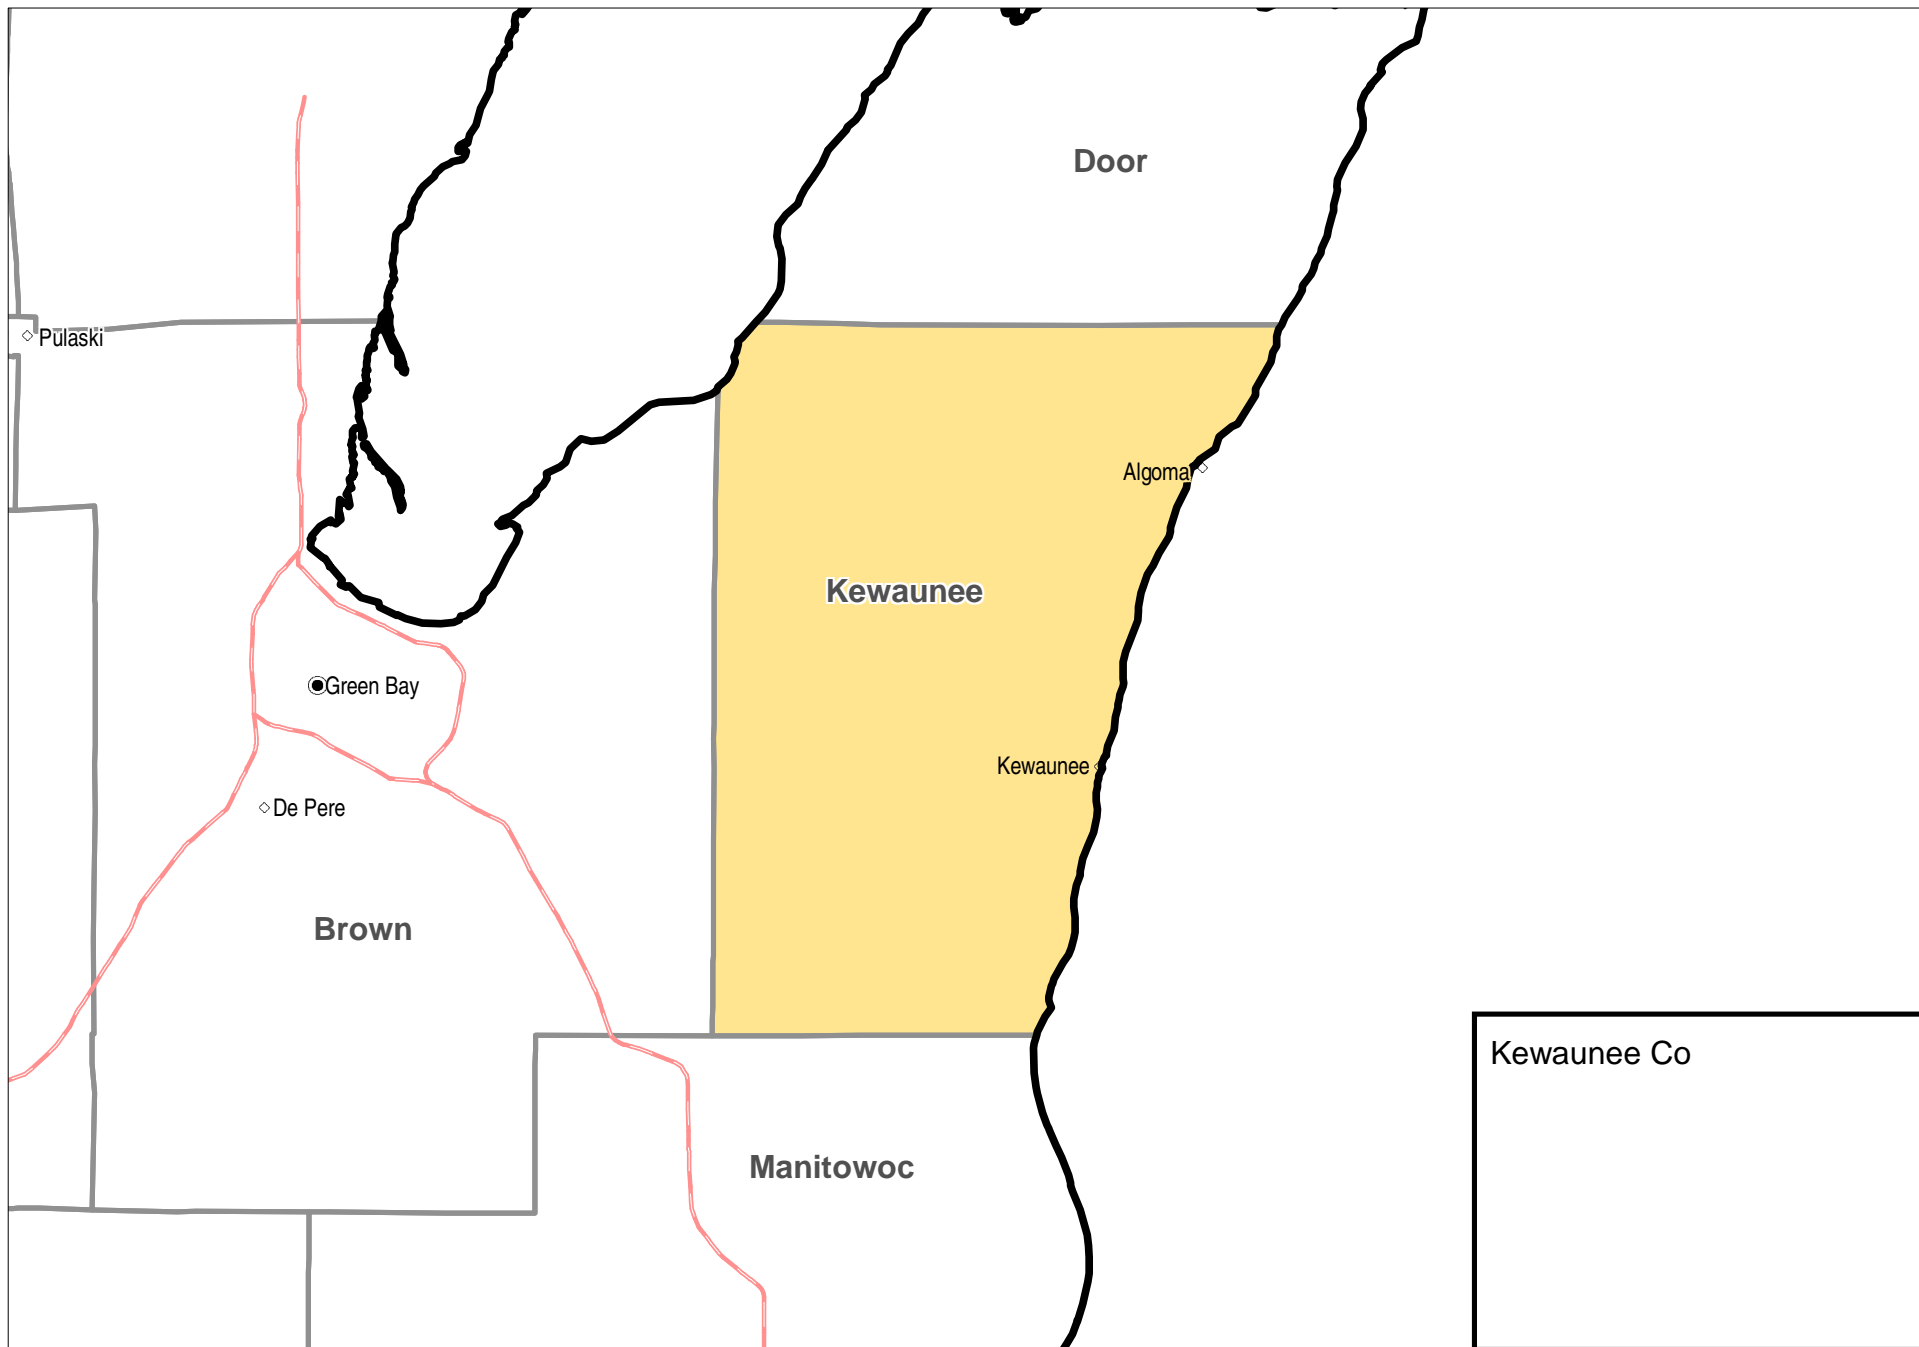

# Kewaunee County, WI 8-hour Ozone Maintenance Area

Boundaries and locations are for illustrative purposes only. This is not a regulatory document.