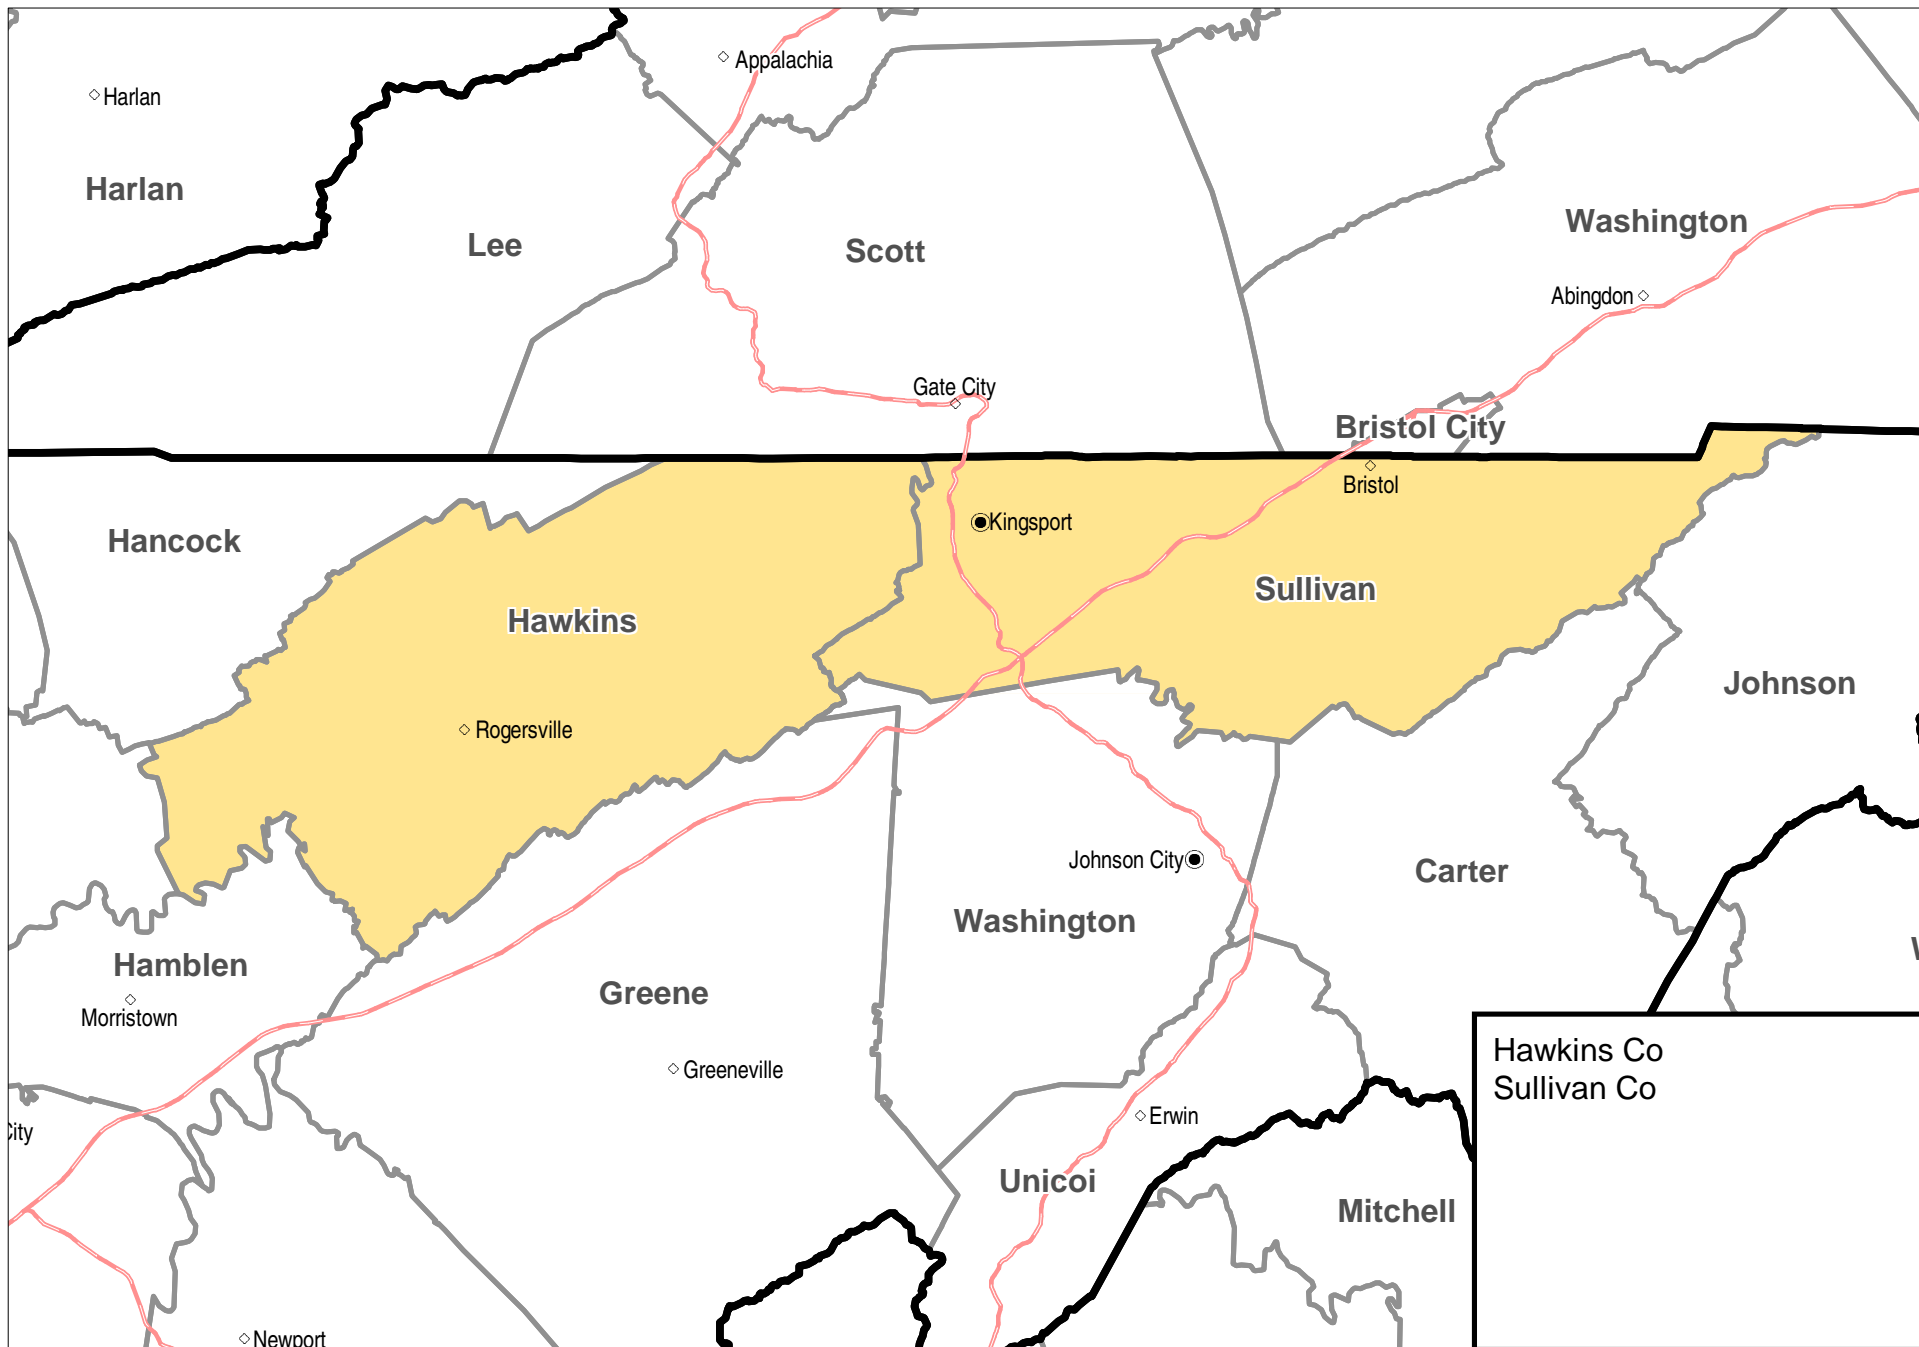

US EPA ARCHIVE DOCUMENT

Johnson City-Kingsport-Bristol, TN 8-hour Ozone Attainment Area

Boundaries and locations are for illustrative purposes only. This is not a regulatory document.