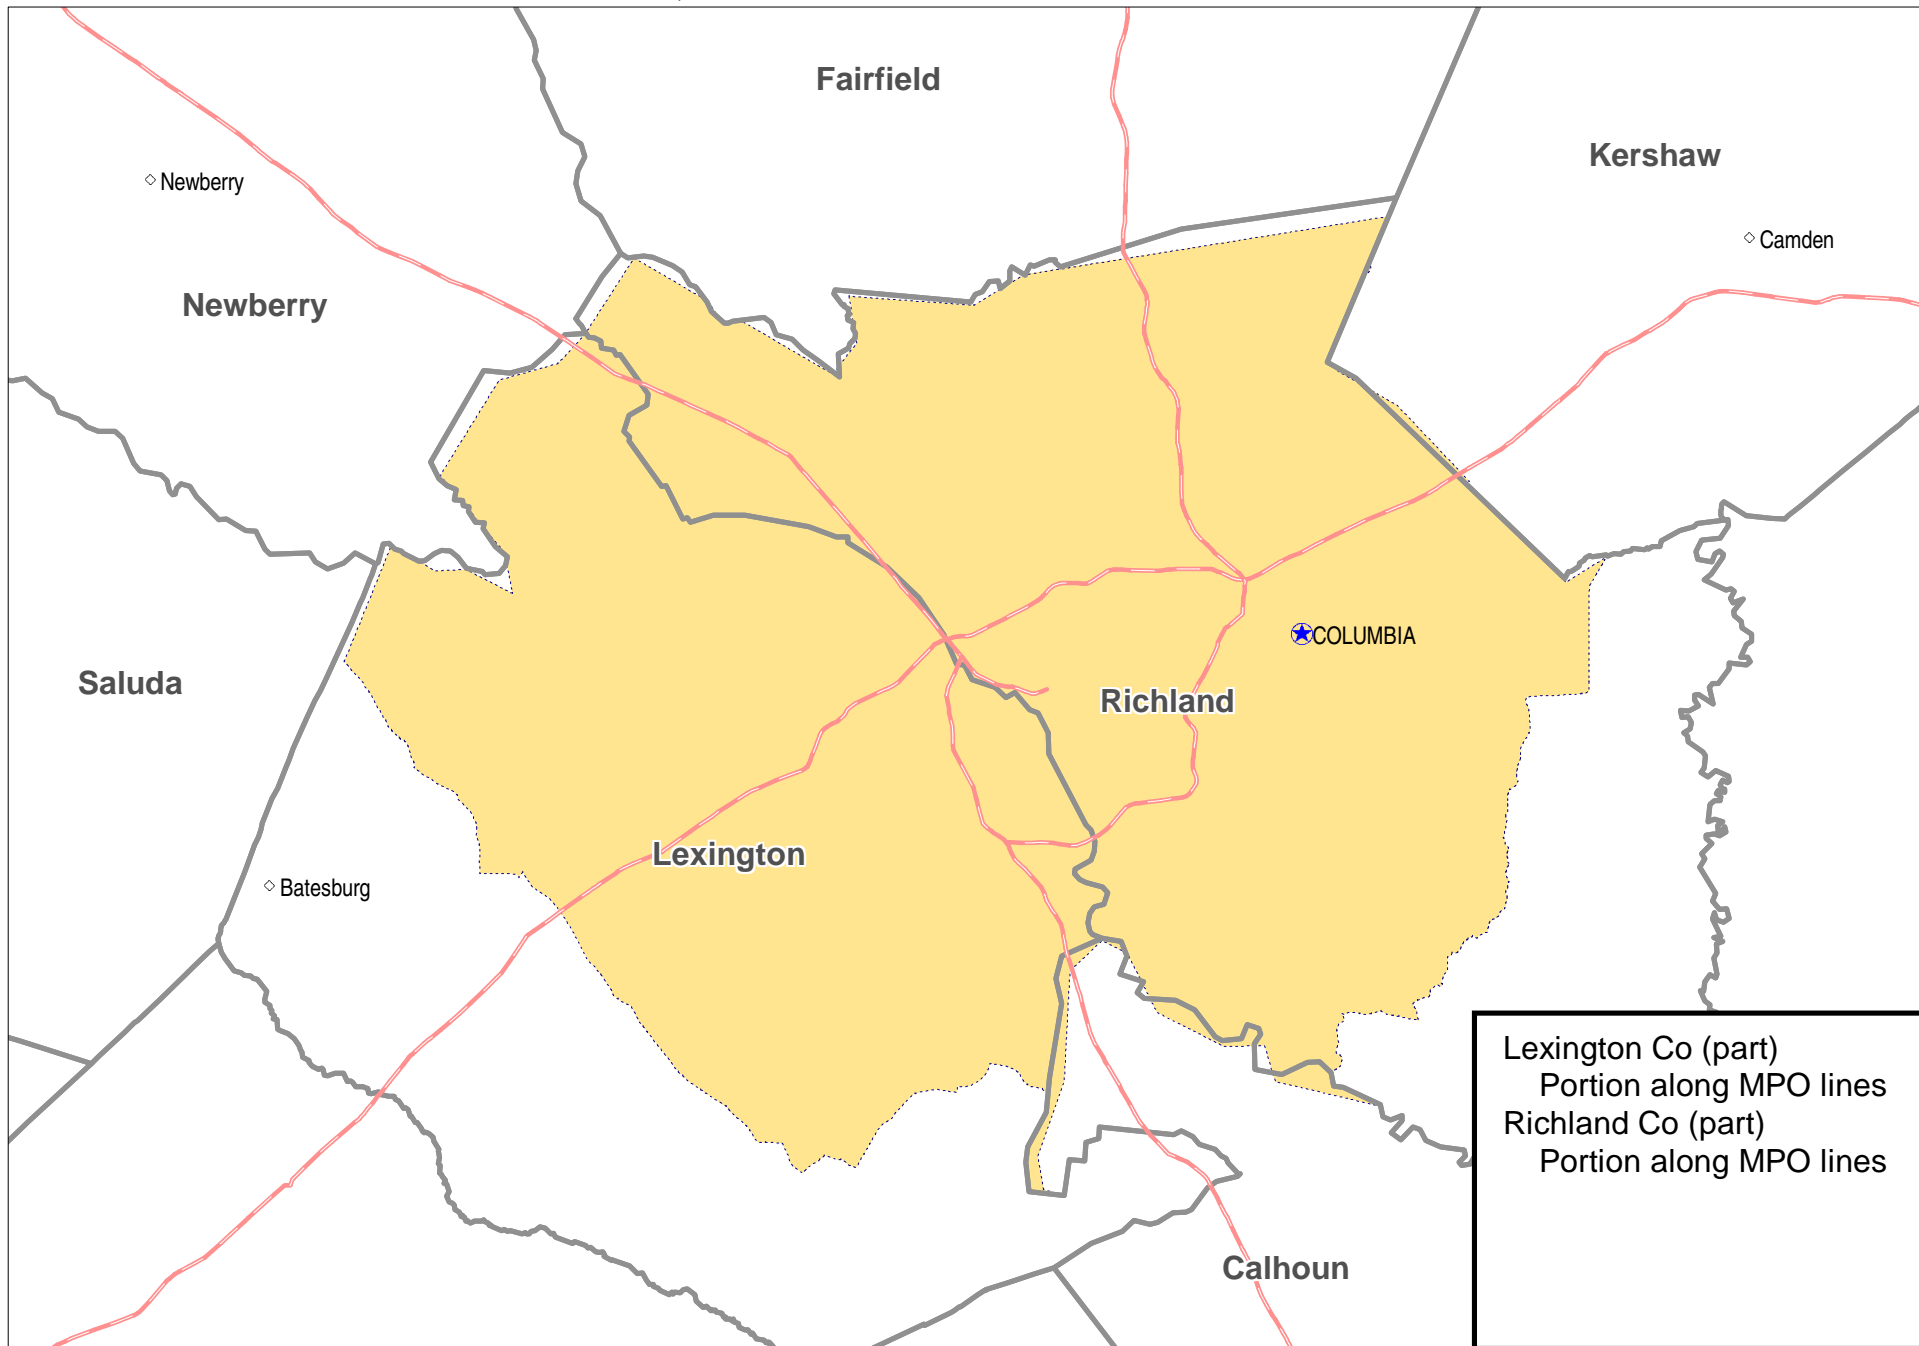

US EPA ARCHIVE DOCUMENT

Columbia, SC 8-hour Ozone Attainment Area

Boundaries and locations are for illustrative purposes only. This is not a regulatory document.