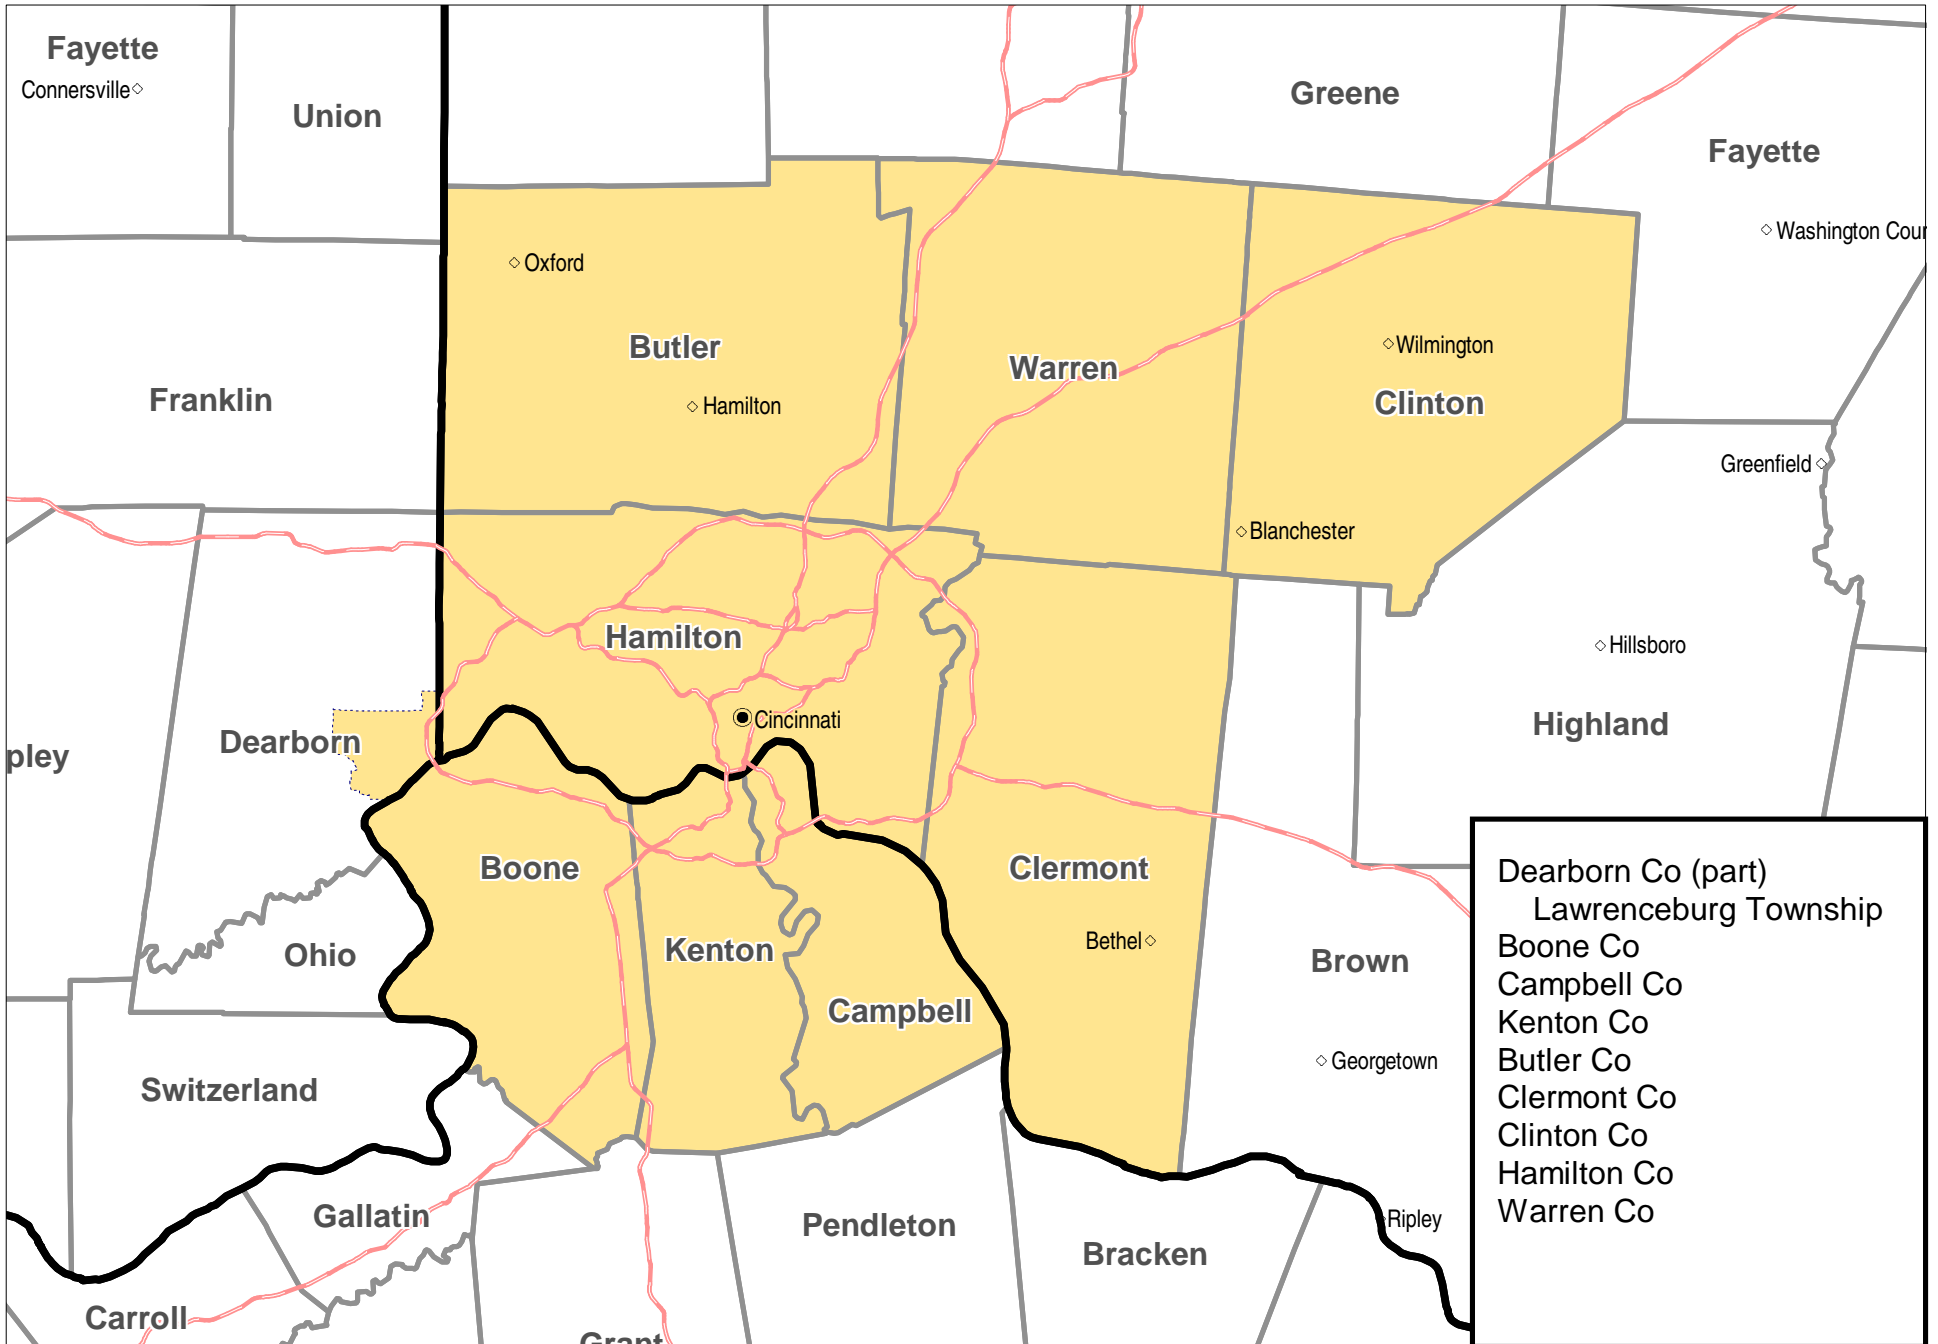

US EPA ARCHIVE DOCUMENT

Cincinnati-Hamilton, OH-KY-IN 8-hour Ozone Nonattainment Area

Boundaries and locations are for illustrative purposes only. This is not a regulatory document.