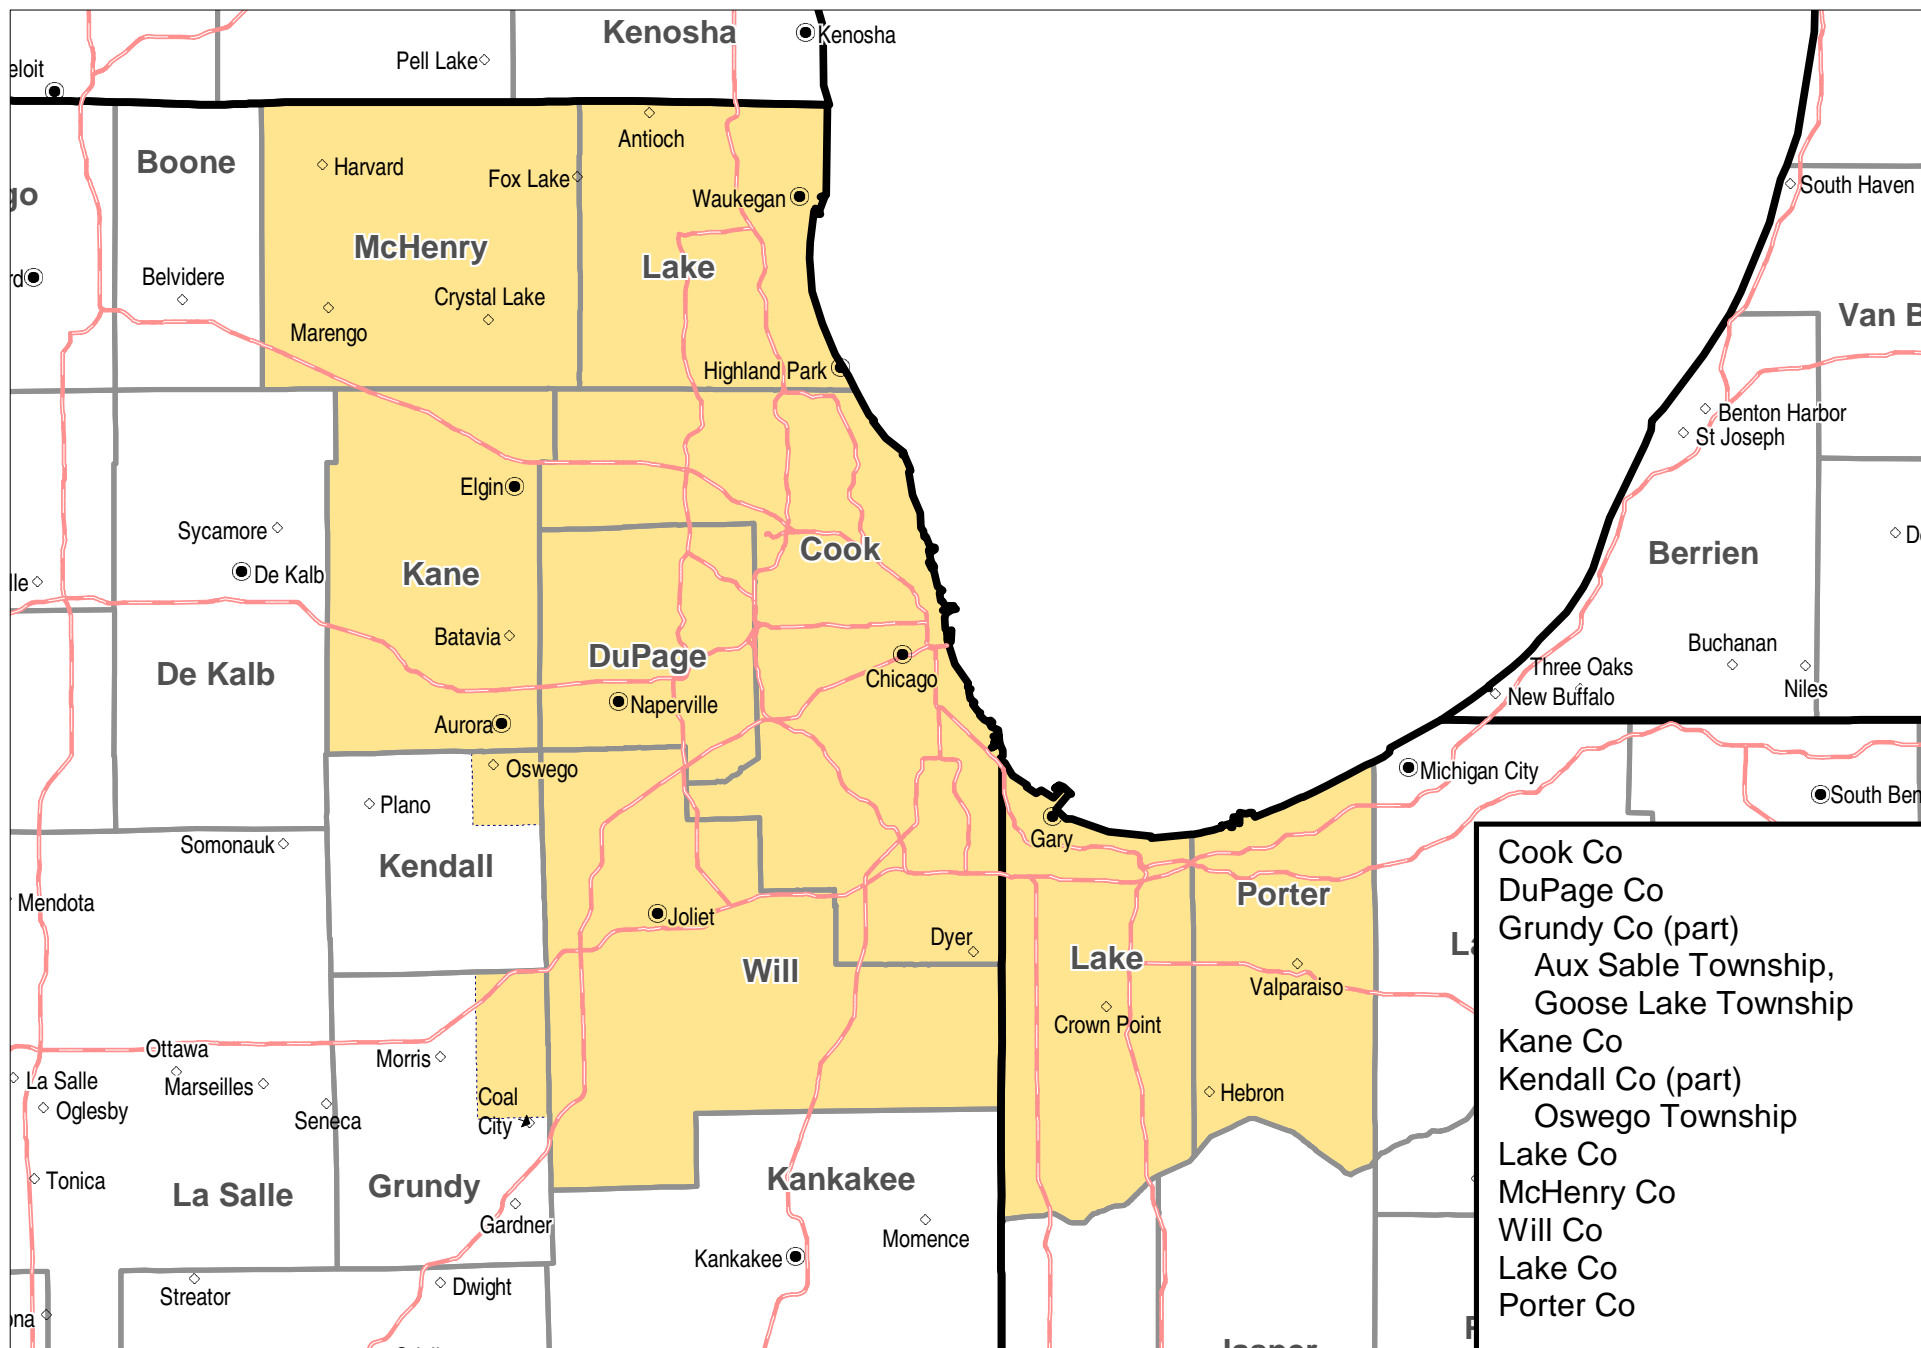

US EPA ARCHIVE DOCUMENT

Chicago-Gary-Lake County, IL-IN 8-hour Ozone Nonattainment Area

Boundaries and locations are for illustrative purposes only. This is not a regulatory document.