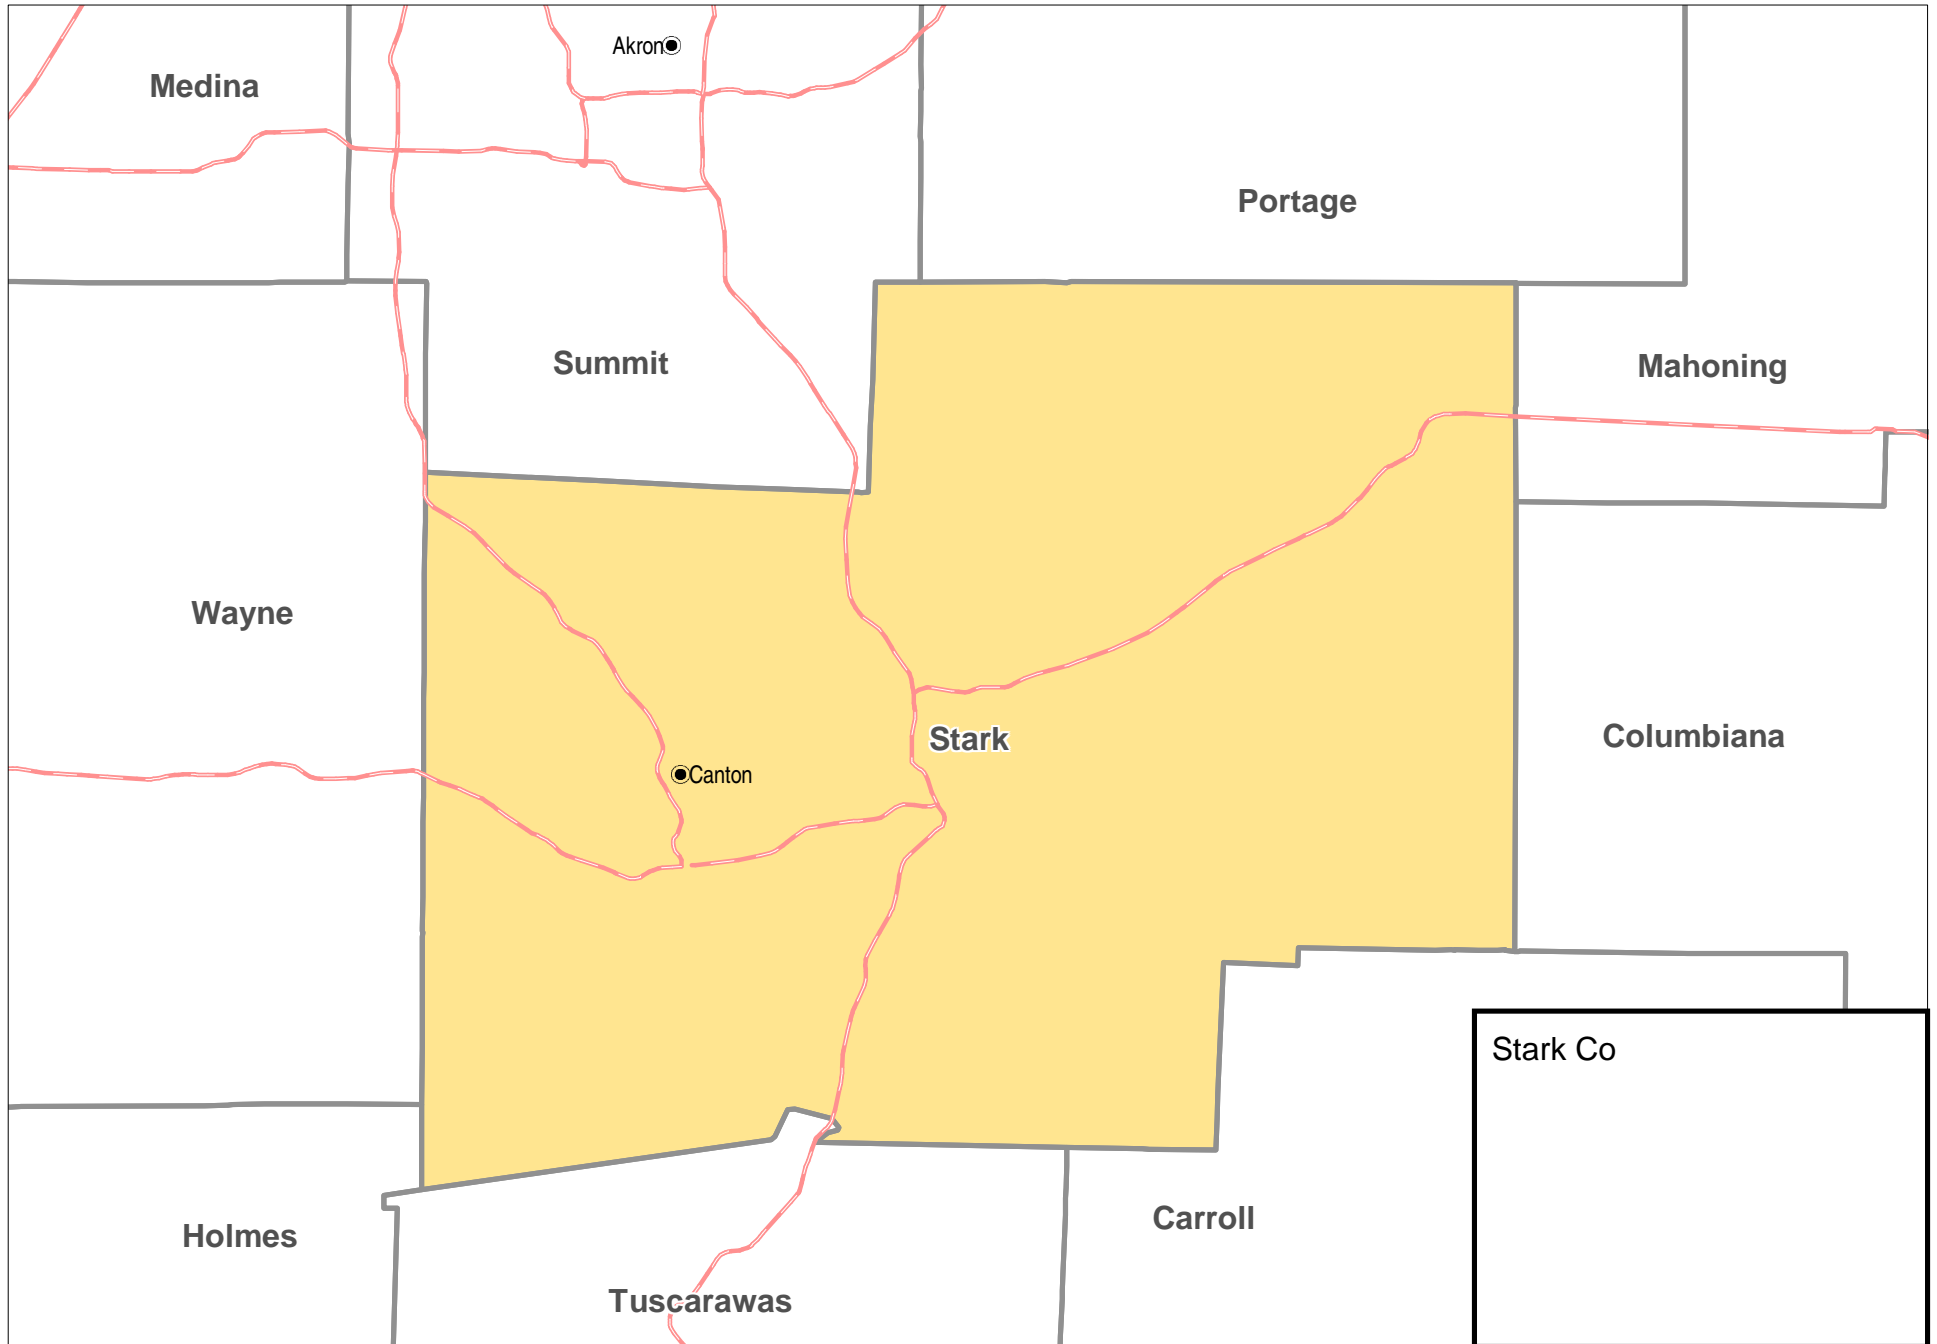

US EPA ARCHIVE DOCUMENT

Canton-Massillon, OH 8-hour Ozone Maintenance Area

Boundaries and locations are for illustrative purposes only. This is not a regulatory document.