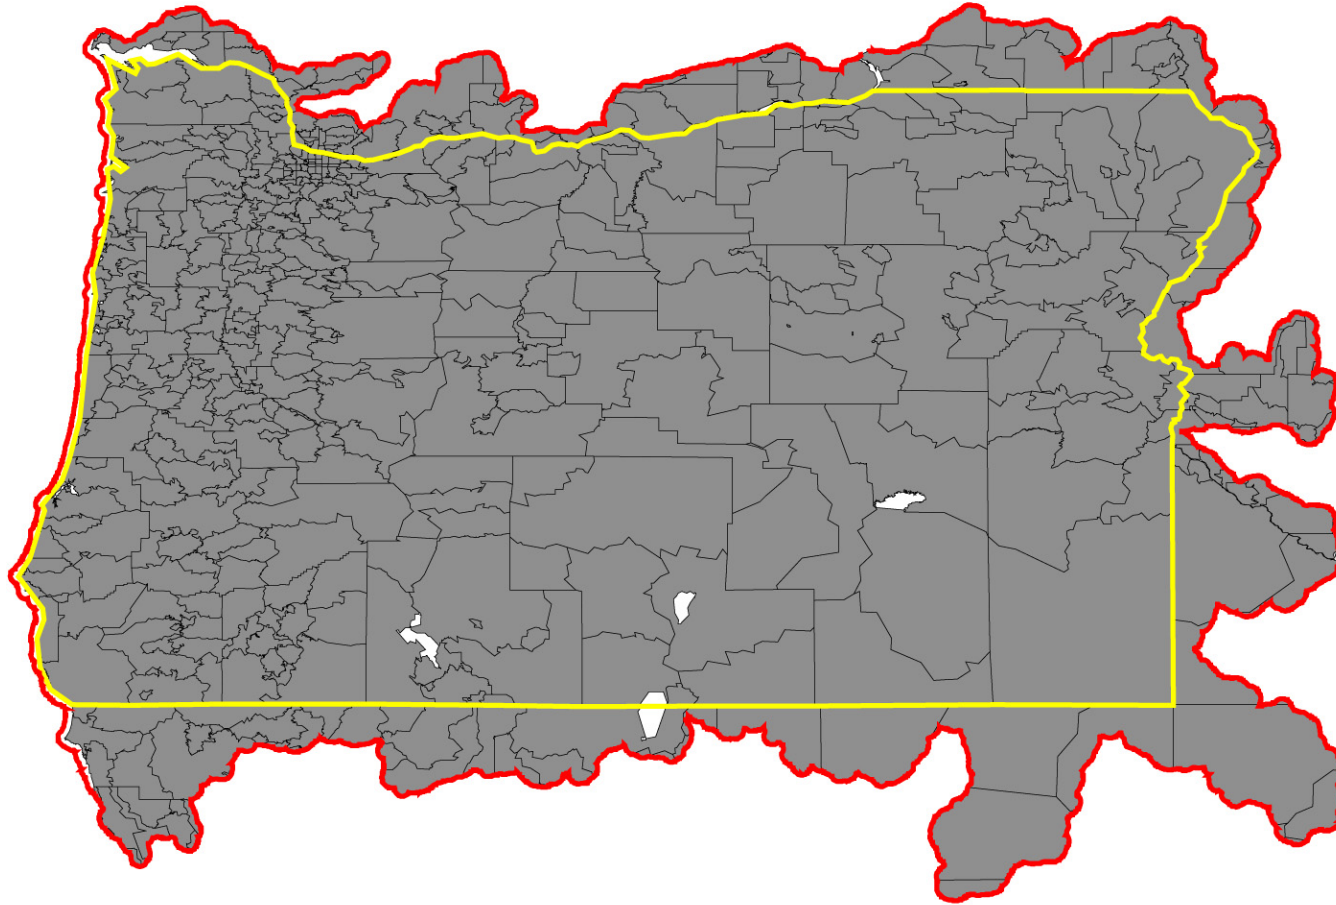

# Oregon ZIP Codes

## LEGEND

-  Outer HUC Boundary (5k buffer)
-  Oregon State Border
-  ZIP Codes

30 0 30 60 Kilometers

30 0 30 60 Miles