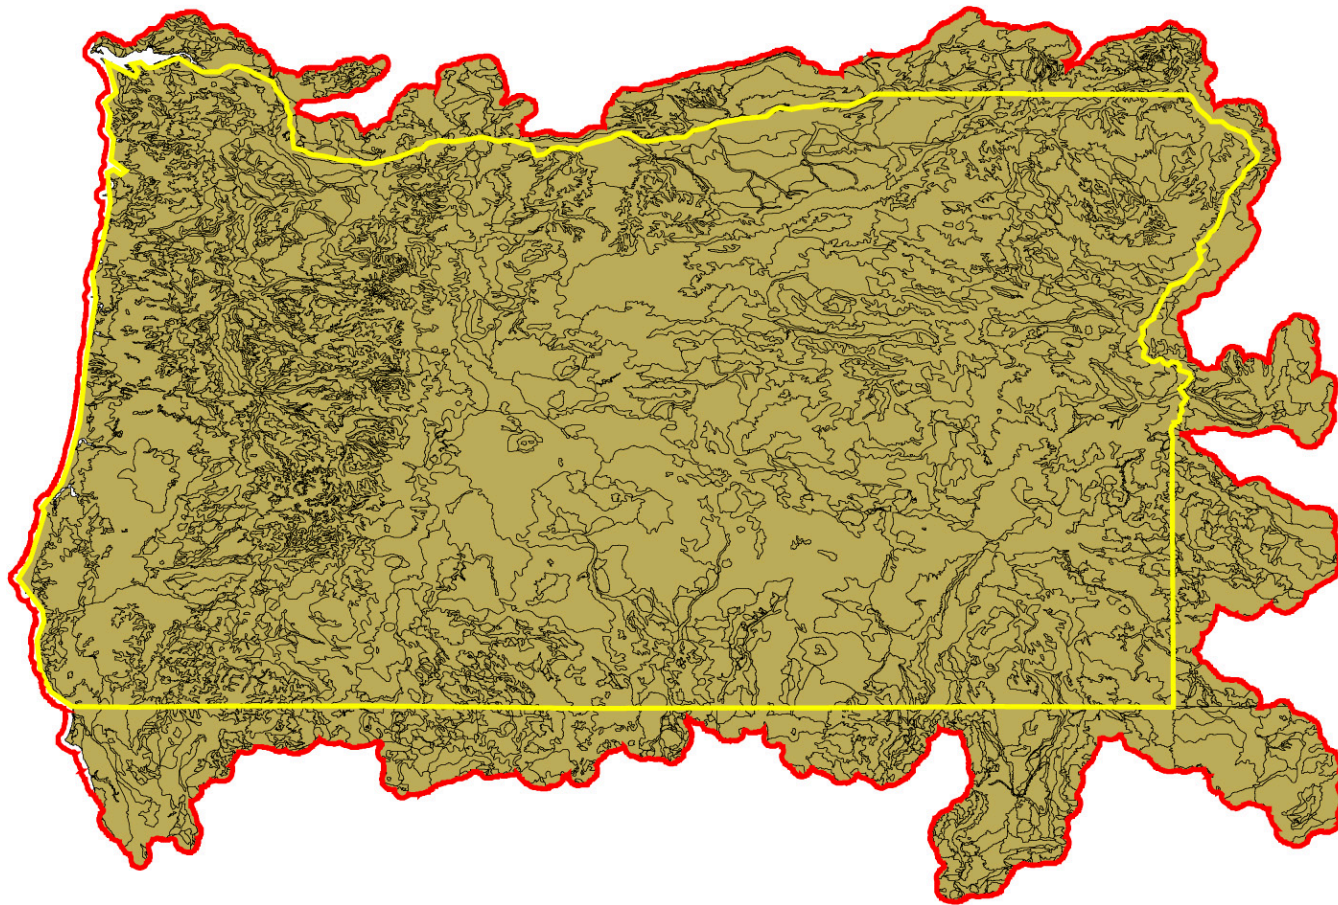

## LEGEND

-  Outer HUC Boundary (5k buffer)
-  Oregon State Border
-  STATSGO Soils

30 0 30 60 Kilometers

30 0 30 60 Miles