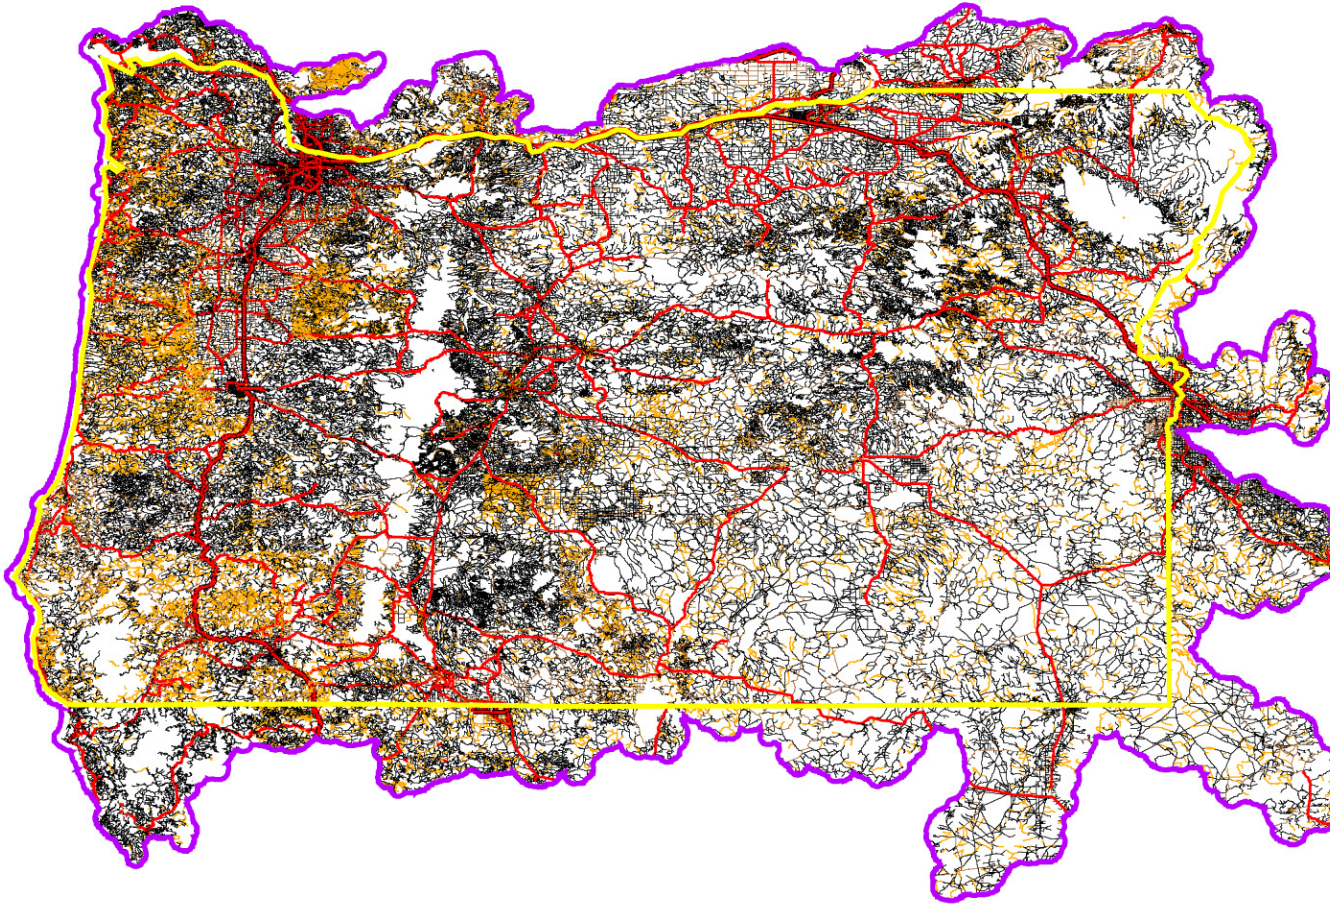

US EPA ARCHIVE DOCUMENT

Oregon Roads

LEGEND

-  Outer HUC Boundary (5k buffer)
-  Oregon State Border
- Roads**
-  Highway
-  Primary road
-  Secondary and connecting road
-  Local road
-  Access road

30 0 30 60 Kilometers

30 0 30 60 Miles