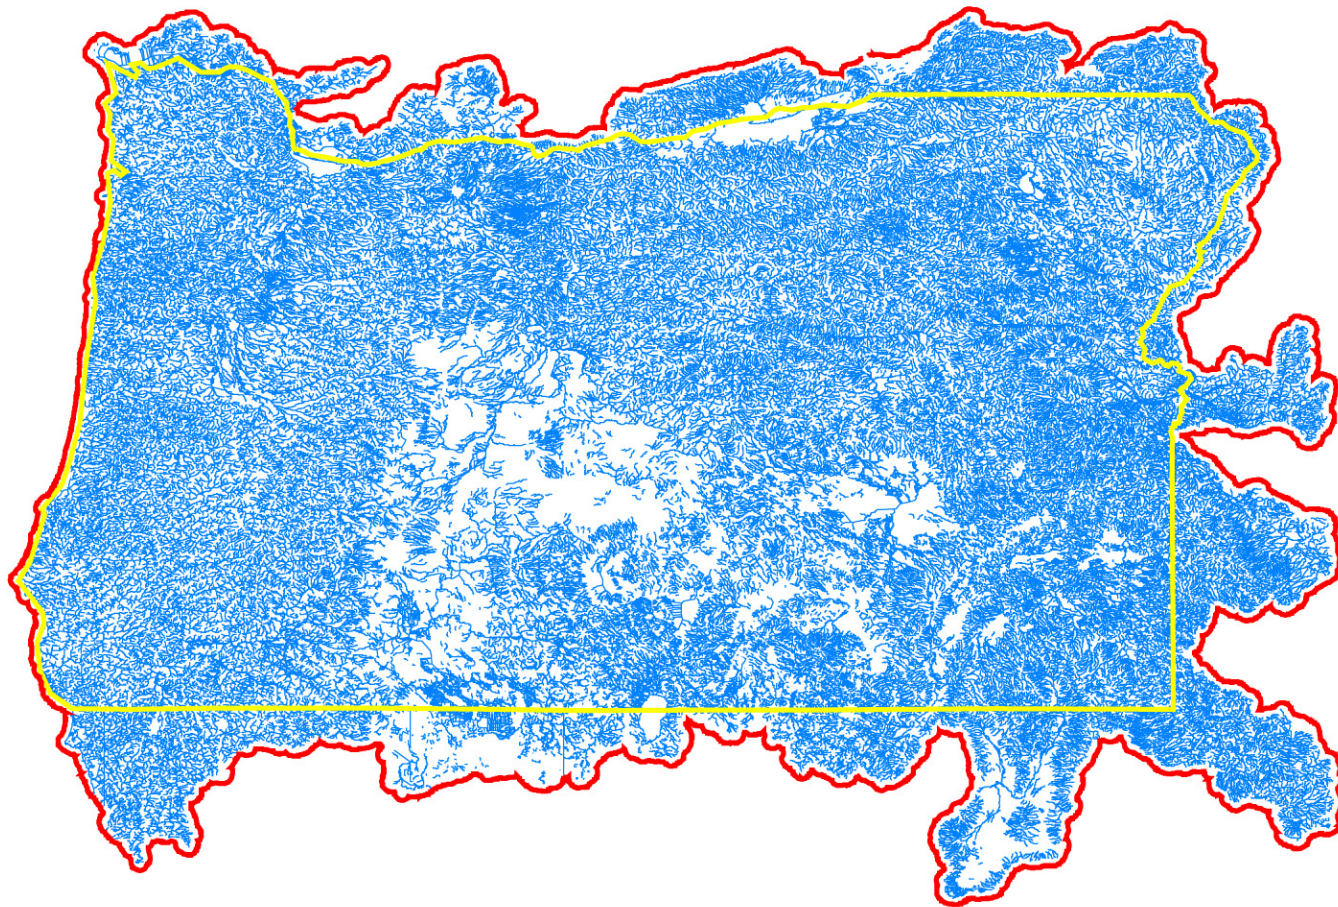

US EPA ARCHIVE DOCUMENT

Oregon RF3

LEGEND

-  Outer HUC Boundary (5k buffer)
-  Oregon State Border
-  RF3

30 0 30 60 Kilometers

30 0 30 60 Miles