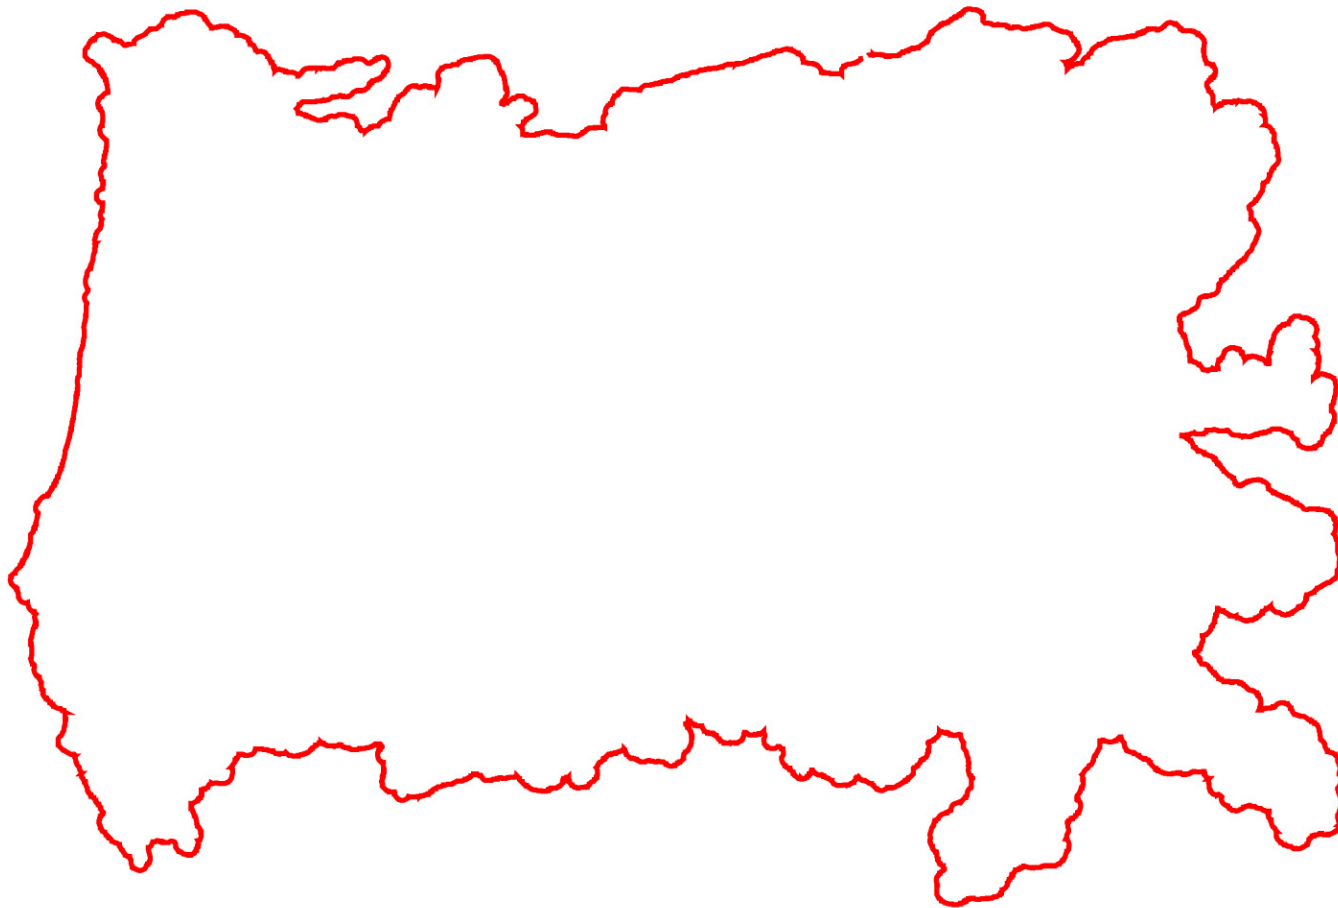

US EPA ARCHIVE DOCUMENT

Oregon Outer HUC Boundary

LEGEND

 Outer HUC Boundary (5k buffer)

30 0 30 60 Kilometers

30 0 30 60 Miles