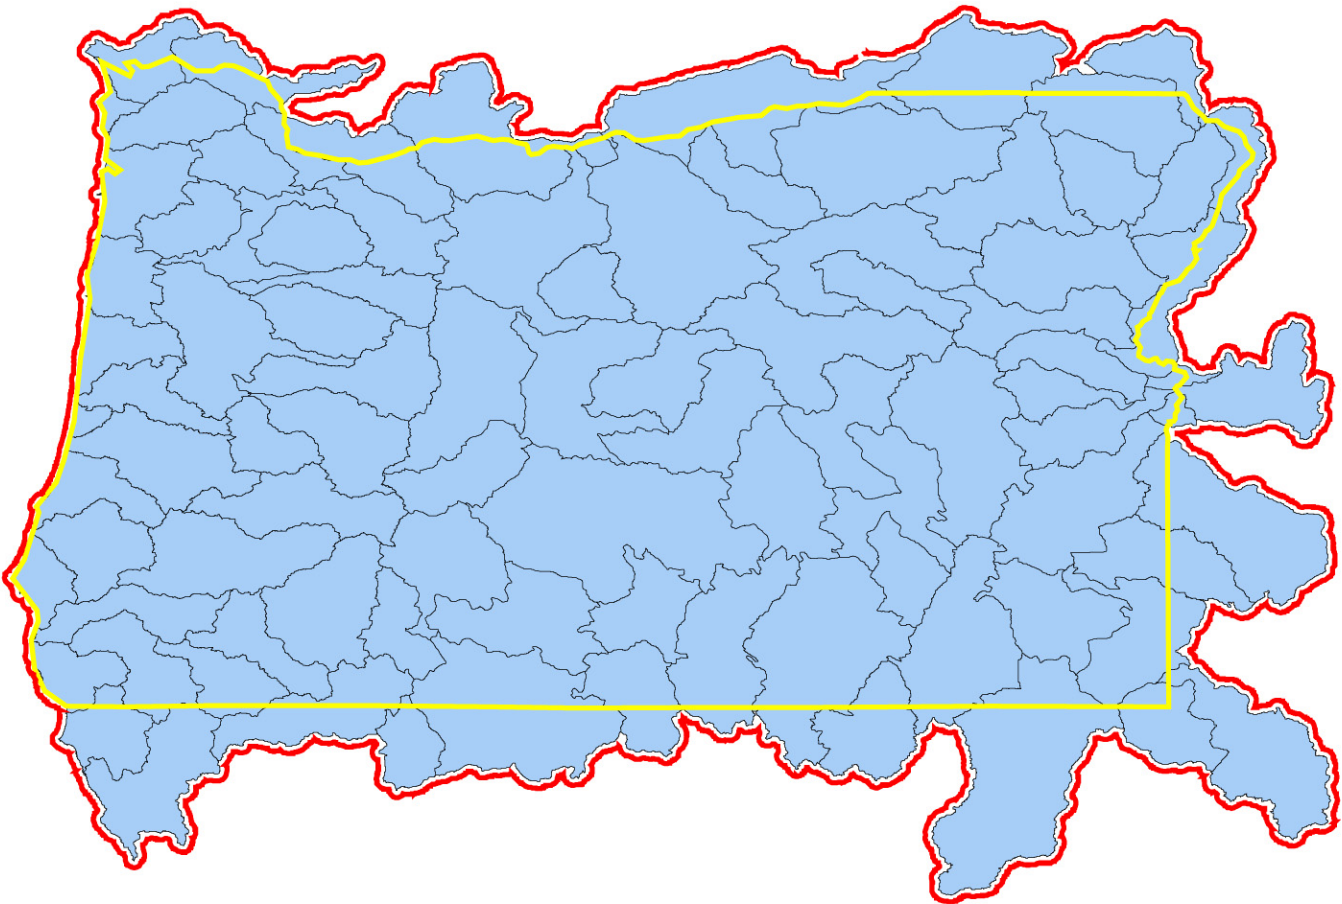

US EPA ARCHIVE DOCUMENT

Oregon HUCs 8 Digit

LEGEND

-  Outer HUC Boundary (5k buffer)
-  Oregon State Border
-  HUCs 8 Digit

30 0 30 60 Kilometers

30 0 30 60 Miles
