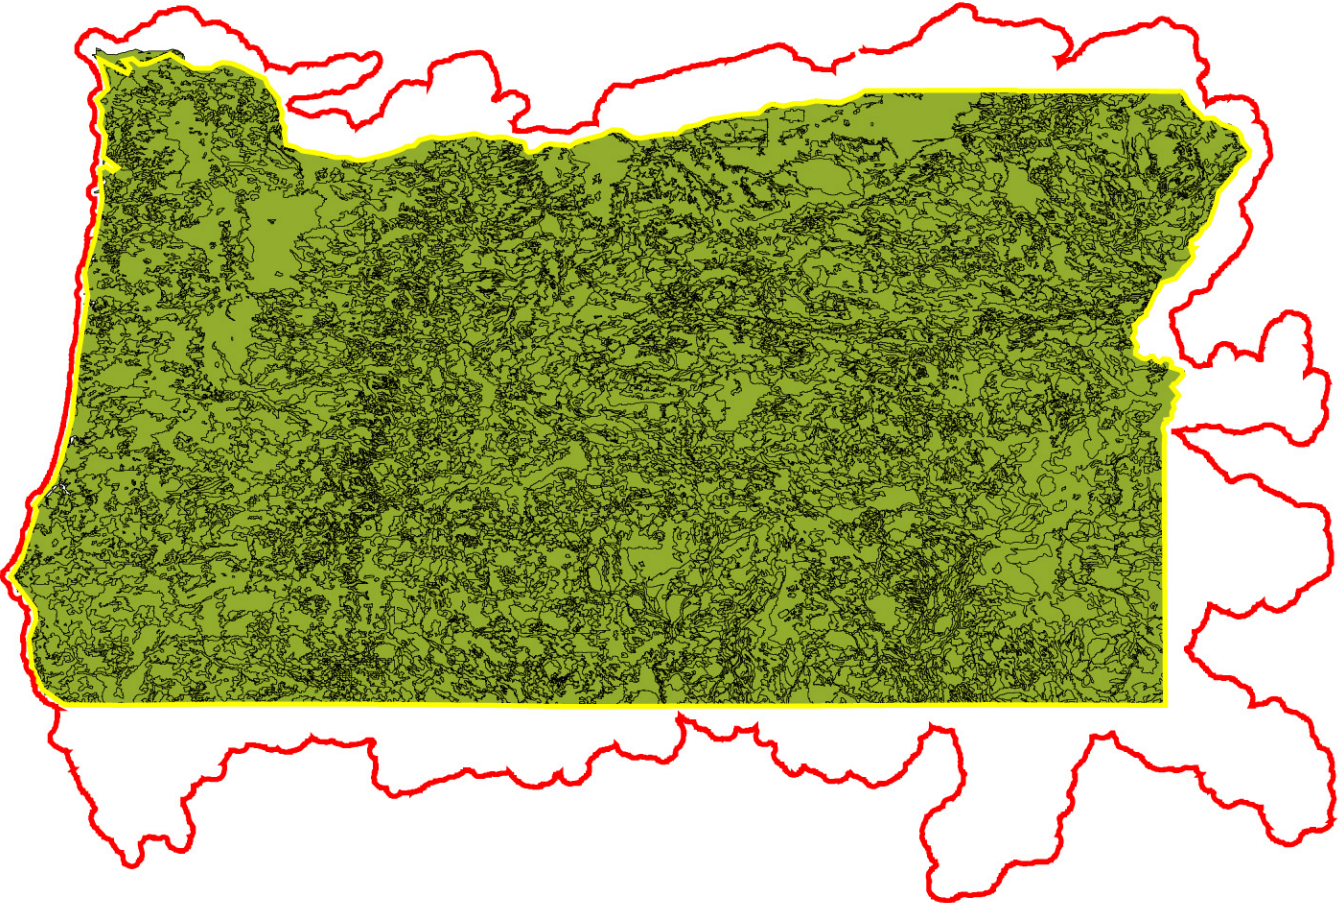

US EPA ARCHIVE DOCUMENT

Oregon GAP Vegetation

LEGEND

-  Outer HUC Boundary (5k buffer)
-  Oregon State Border
-  GAP Veg

30 0 30 60 Kilometers

30 0 30 60 Miles