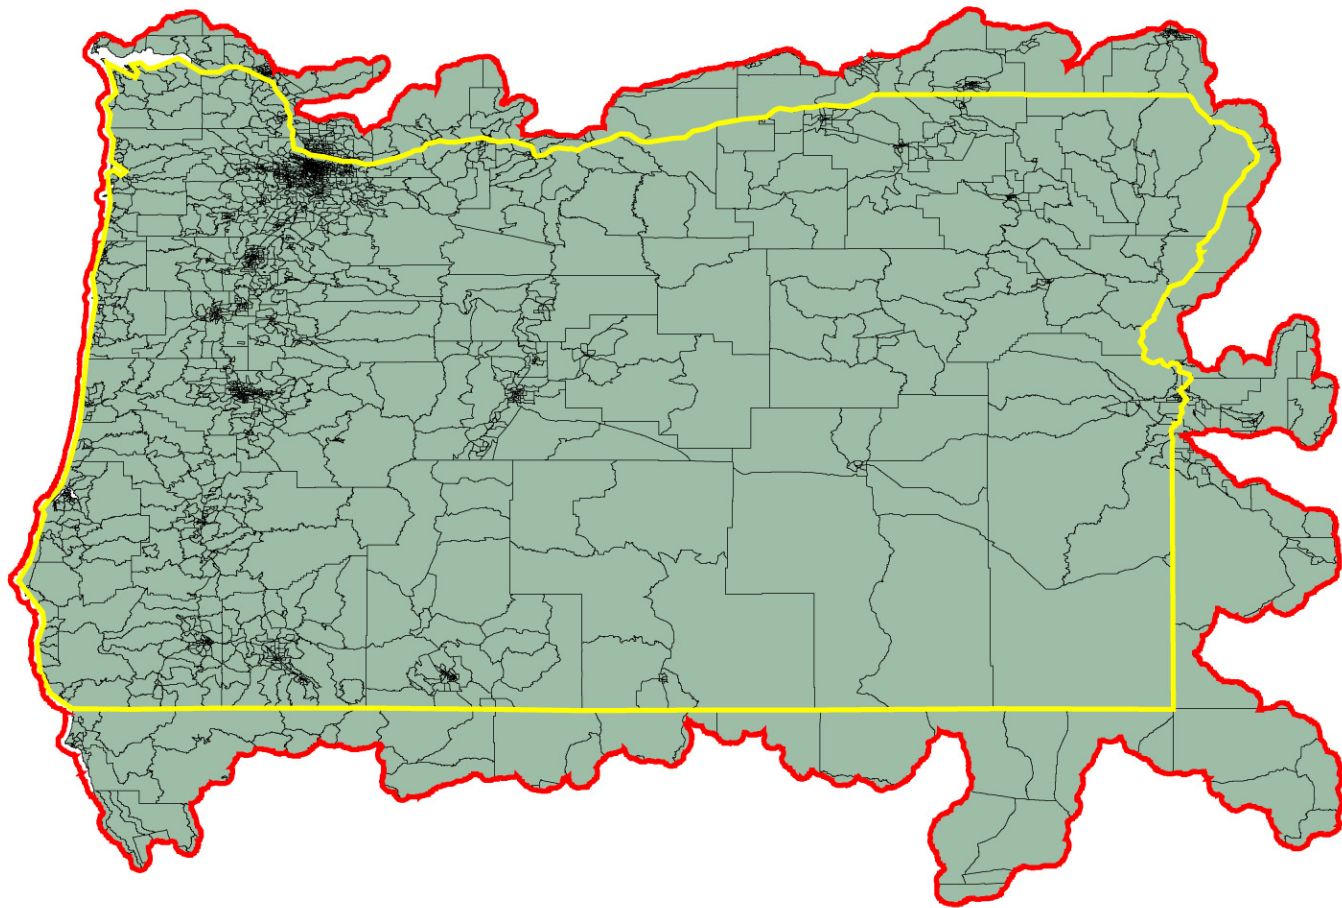

US EPA ARCHIVE DOCUMENT

Oregon Census Block Groups

LEGEND

-  Outer HUC Boundary (5k buffer)
-  Oregon State Border
-  Census Block Group

30 0 30 60 Kilometers

30 0 30 60 Miles