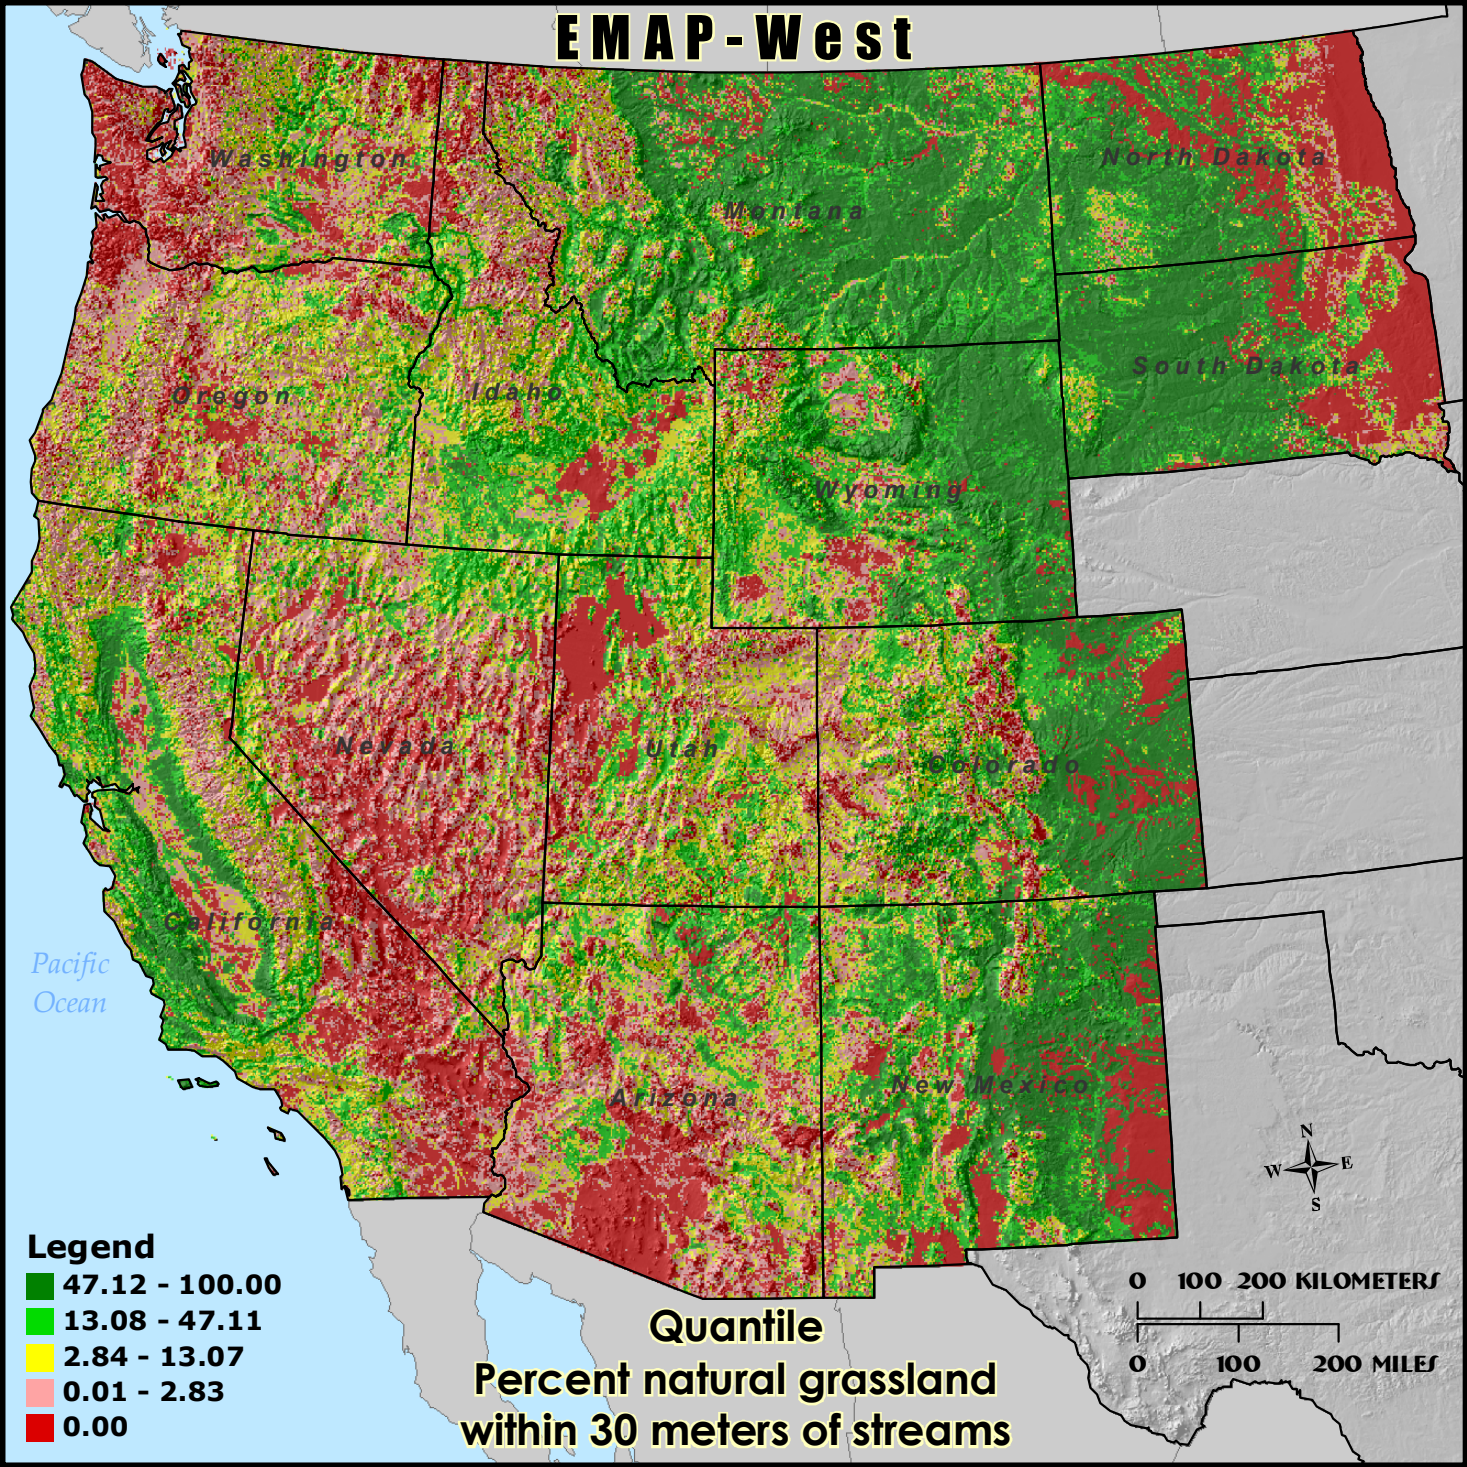

US EPA ARCHIVE DOCUMENT

EMAP-West

Legend

Quantile
Percent natural grassland
within 30 meters of streams