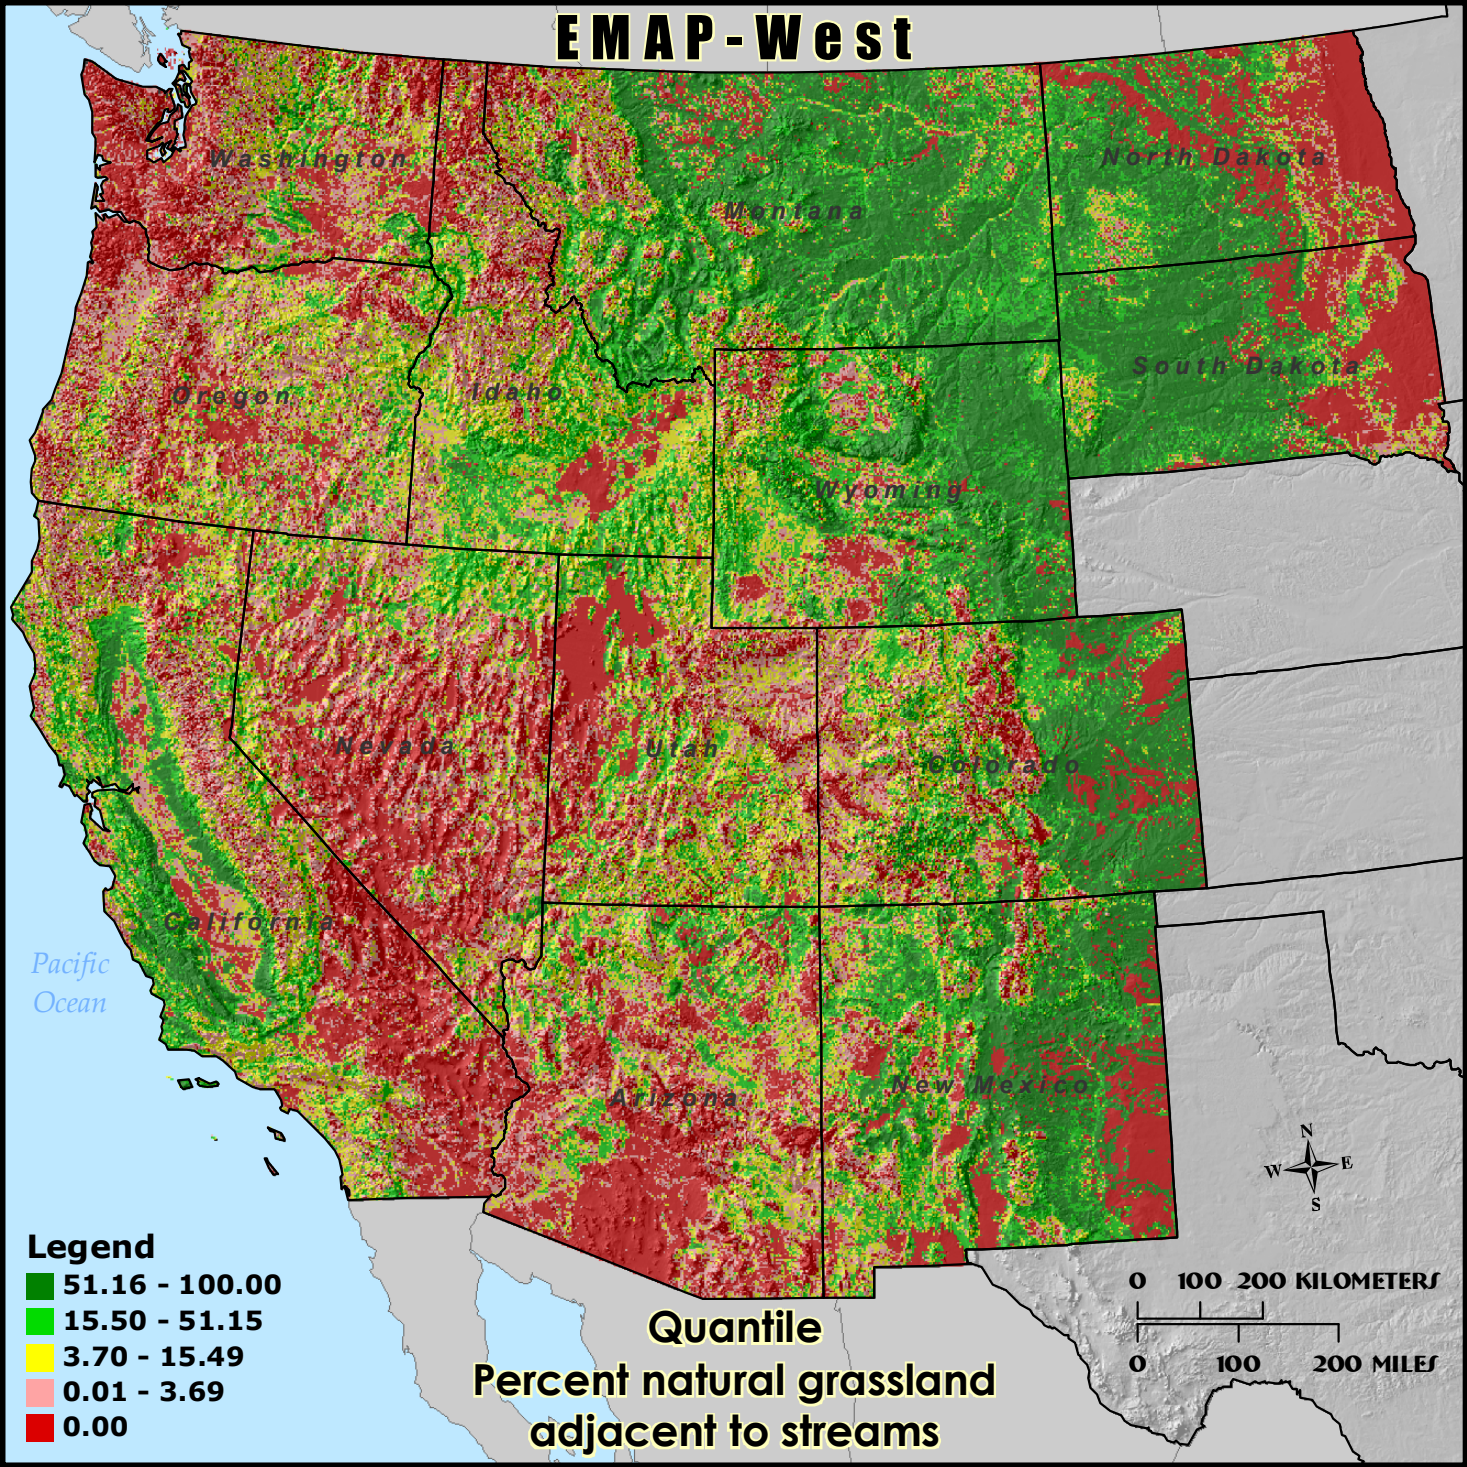

US EPA ARCHIVE DOCUMENT

EMAP-West

Legend

Quantile
Percent natural grassland
adjacent to streams