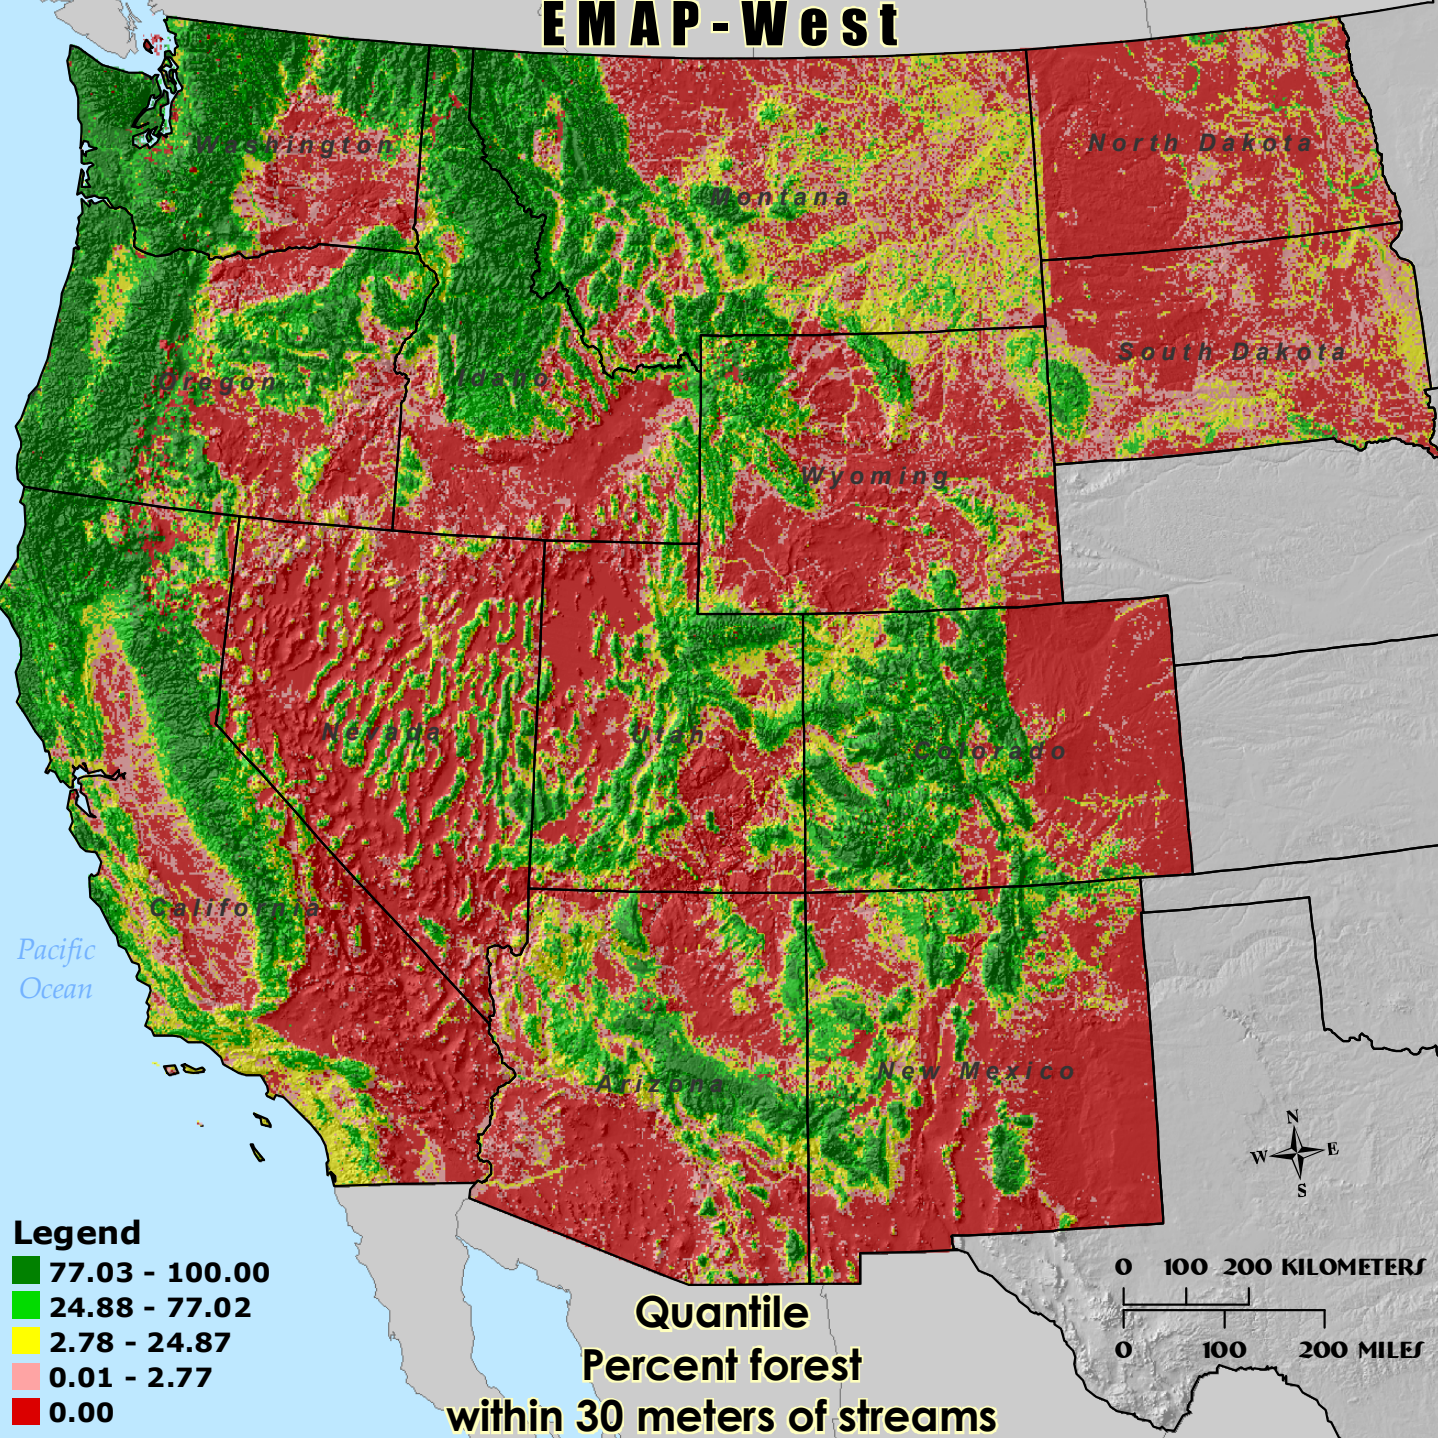

US EPA ARCHIVE DOCUMENT

EMAP-West

Legend

- 77.03 - 100.00
- 24.88 - 77.02
- 2.78 - 24.87
- 0.01 - 2.77
- 0.00

Quantile
Percent forest
within 30 meters of streams

0 100 200 KILOMETERS
0 100 200 MILES