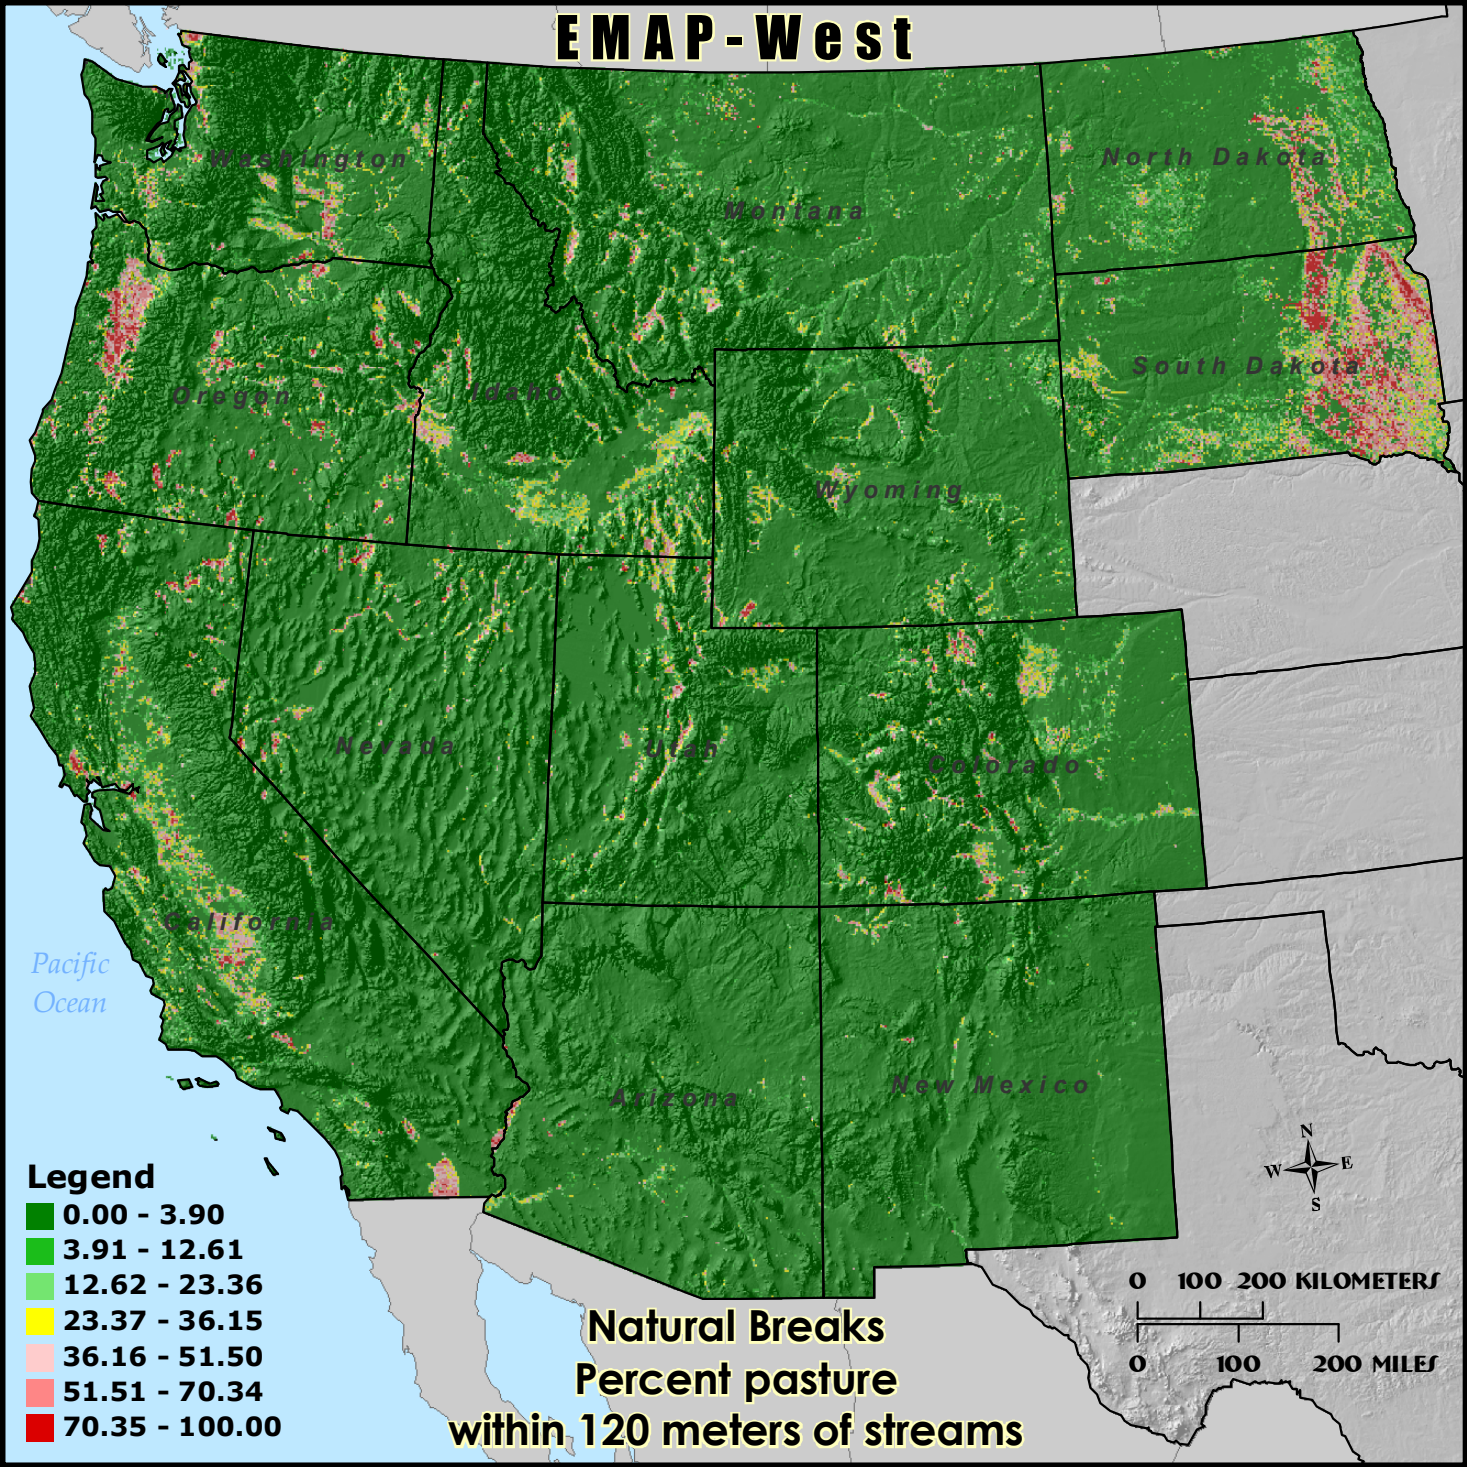

US EPA ARCHIVE DOCUMENT

EMAP-West

Legend

- 0.00 - 3.90
- 3.91 - 12.61
- 12.62 - 23.36
- 23.37 - 36.15
- 36.16 - 51.50
- 51.51 - 70.34
- 70.35 - 100.00

Natural Breaks
Percent pasture
within 120 meters of streams