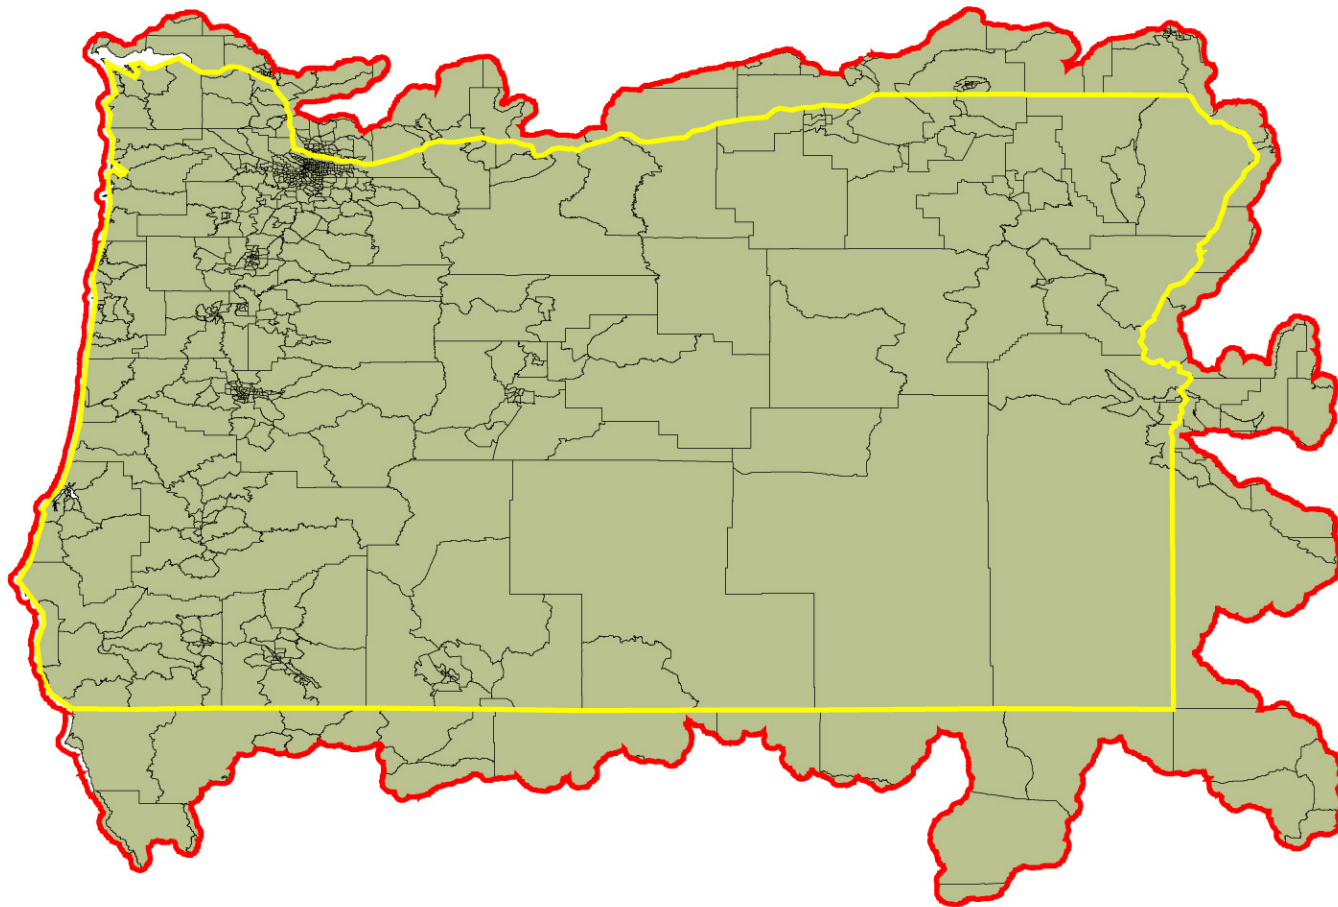

US EPA ARCHIVE DOCUMENT

Oregon Census Tracts

LEGEND

-  Outer HUC Boundary (5k buffer)
-  Oregon State Border
-  Census Tracts

30 0 30 60 Kilometers

30 0 30 60 Miles