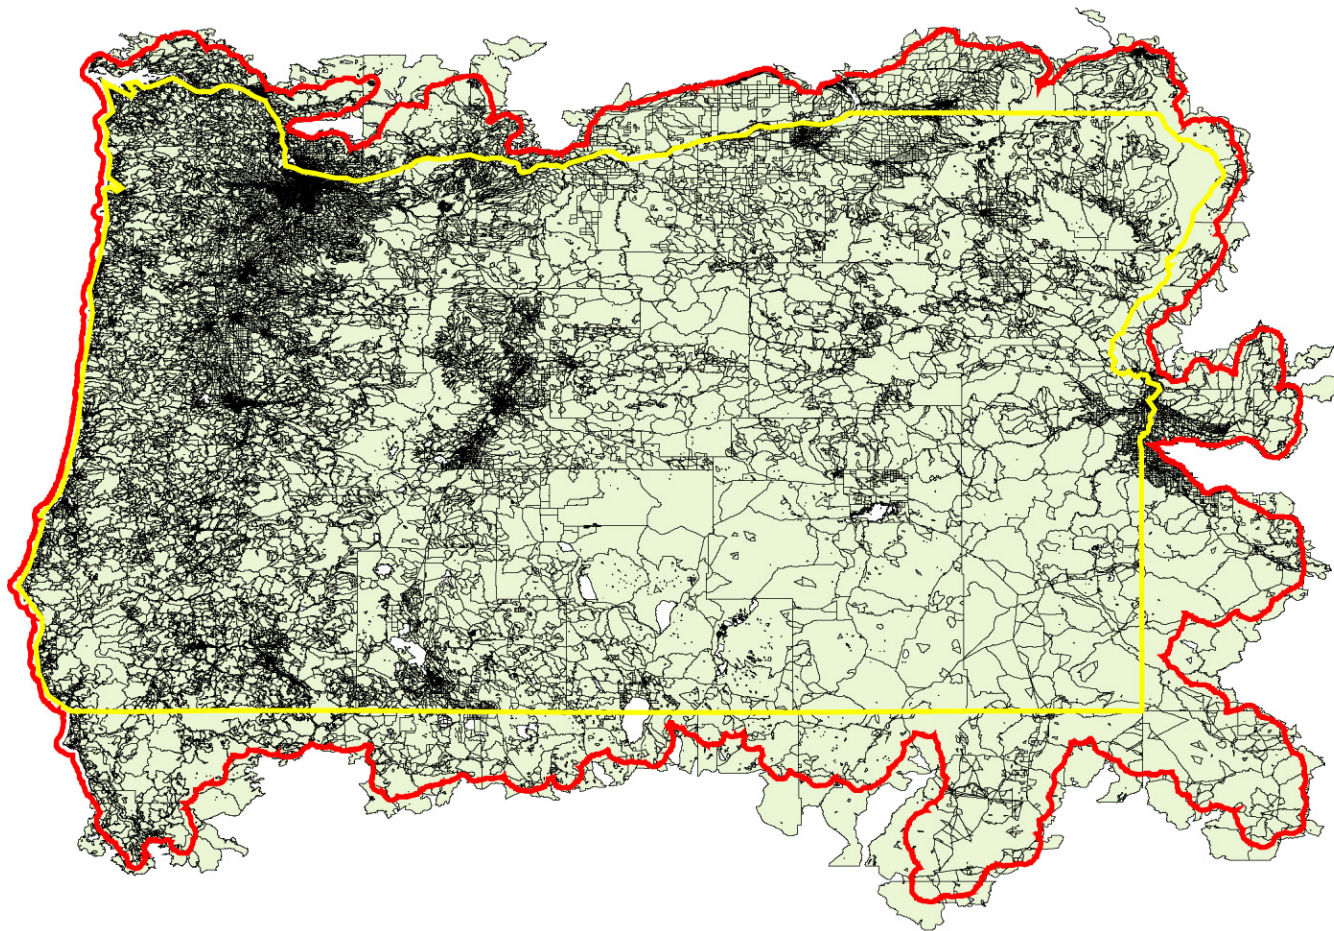

# Oregon Census Blocks

## LEGEND

-  Outer HUC Boundary (5k buffer)
-  Oregon State Border
-  Census Blocks

30 0 30 60 Kilometers

30 0 30 60 Miles